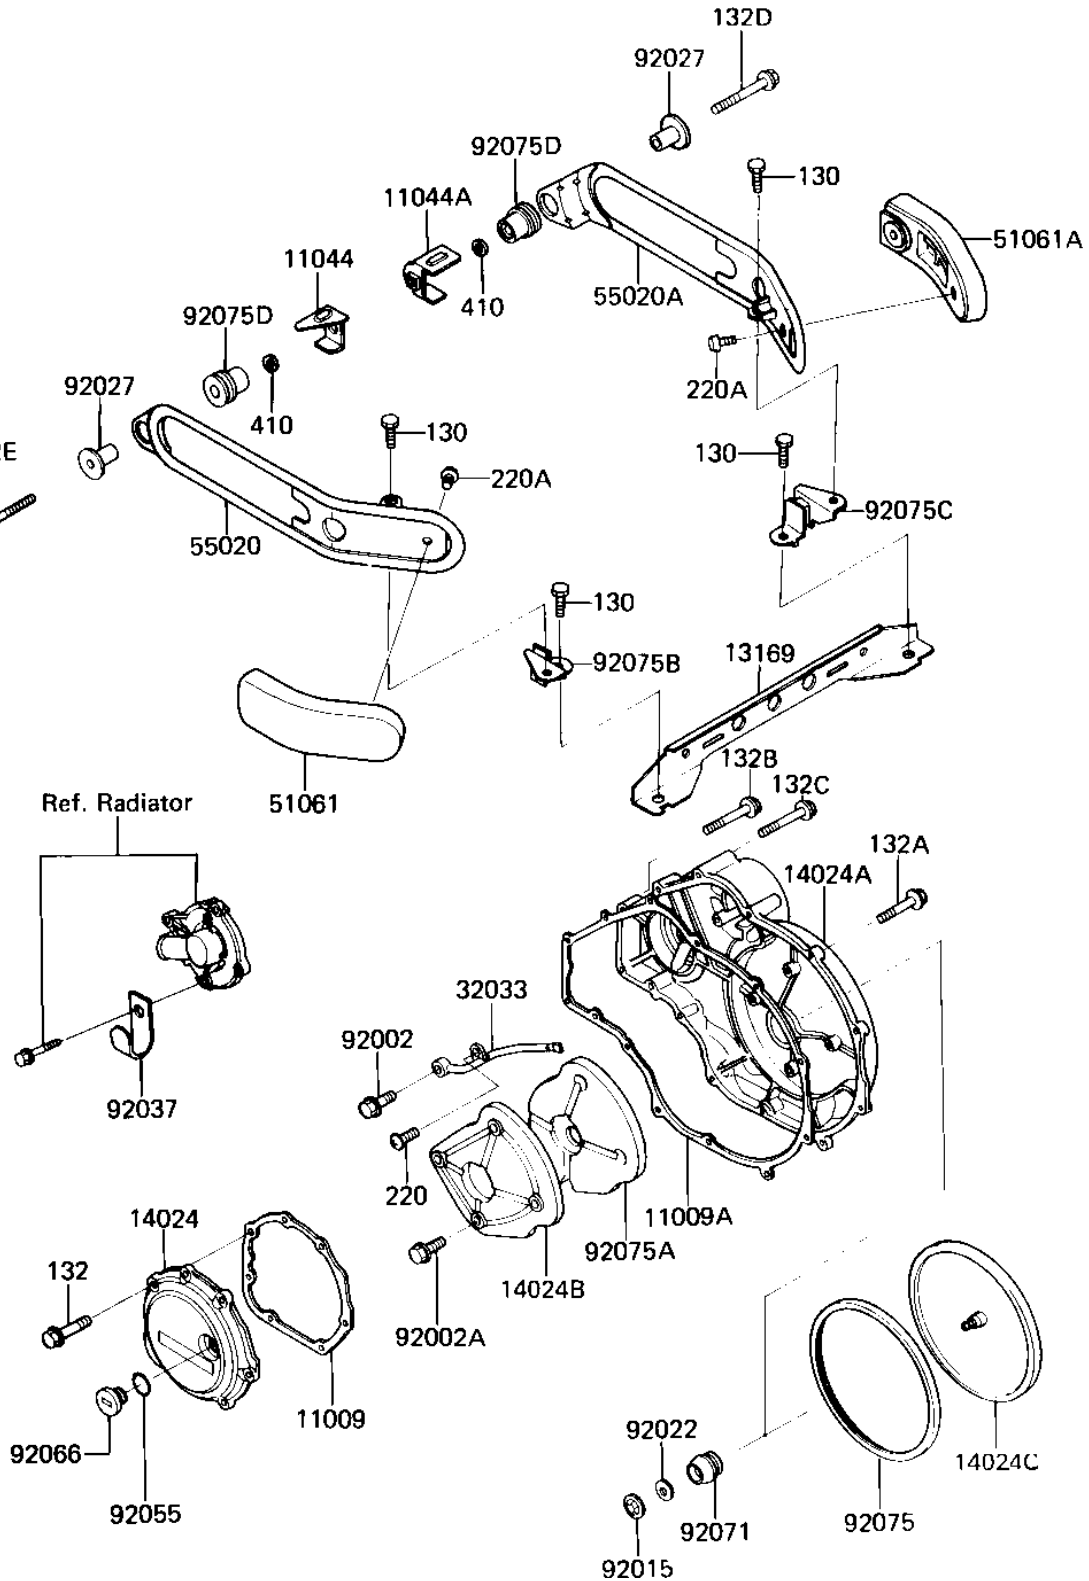

1985 Eliminator PARTS DIAGRAM

ENGINE COVERS/GUARDS

E1431-0175

1985 Eliminator PARTS LIST

ENGINE COVERS/GUARDS

ITEM NAME	PART NUMBER	QUANTITY
GASKET,COVER,LH (Ref # 11009)	11009-1863	1
GASKET,CLUTCH COVER (Ref # 11009A)	11009-1860	1
BRACKET,LH (Ref # 11044)	11044-1291	1
BRACKET,RH (Ref # 11044A)	11044-1292	1
PLATE,GUARD (Ref # 13169)	13169-1956	1
COVER,LH (Ref # 14024)	14024-1066	1
COVER,CLUTCH (Ref # 14024A)	14024-1067	1
COVER,SOUND ARRESTER (Ref # 14024B)	14025-1740	1
COVER,CLUTCH COVER (Ref # 14024C)	14025-1814	1
PIPE,CLUTCH COVER (Ref # 32033)	32033-1204	1
PAD-KNEE,LH (Ref # 51061)	51061-1051	1
PAD-KNEE,RH (Ref # 51061A)	51061-1052	1
GUARD,LH (Ref # 55020)	55020-1201	1
GUARD,RH (Ref # 55020A)	55020-1202	1
BOLT,BANJO,8X20 (Ref # 92002)	92001-1855	1
BOLT,6X10 (Ref # 92002A)	92002-1449	4
NUT,LOCK,5MM (Ref # 92015)	92018-004	1
WASHER PL 5.5X20X1.2 (Ref # 92022)	92022-104	1
COLLAR (Ref # 92027)	92027-1956	2
CLAMP,WIRING HARNESS (Ref # 92037)	92037-1069	1
RING-O (Ref # 92055)	92055-1146	1
PLUG,COVER,LH (Ref # 92066)	92066-1218	1
GROMMET,CLUTCH COVER (Ref # 92071)	92071-1108	1
DAMPER,CLUTCH COVER (Ref # 92075)	92075-1594	1
DAMPER,SOUND (Ref # 92075A)	92075-1708	1
DAMPER (Ref # 92075B)	92075-1756	1
DAMPER (Ref # 92075C)	92075-1757	1
DAMPER (Ref # 92075D)	92075-1779	2
BOLT-FLANGED (Ref # 130)	130J0610	4

1985 Eliminator PARTS LIST

ENGINE COVERS/GUARDS

ITEM NAME	PART NUMBER	QUANTITY
BOLT-FLANGED-SMALL (Ref # 132)	132J0620	7
BOLT-FLANGED-SMALL (Ref # 132A)	132J0625	6
BOLT-FLANGED-SMALL (Ref # 132B)	132J0640	4
BOLT-FLANGED-SMALL (Ref # 132C)	132J0655	2
BOLT-FLANGED-SMALL,8X (Ref # 132D)	132J0860	1
BOLT-FLANGED-SMALL (Ref # 132E)	132J0890	1
UNAVAILABLE IN PRICE BOOK (Ref # 220)	220B0910	1
SCREW-PAN-CROS,6X8 (Ref # 220A)	220C0608	2
WASHER PLAIN 8MM (Ref # 410)	410B0800	2