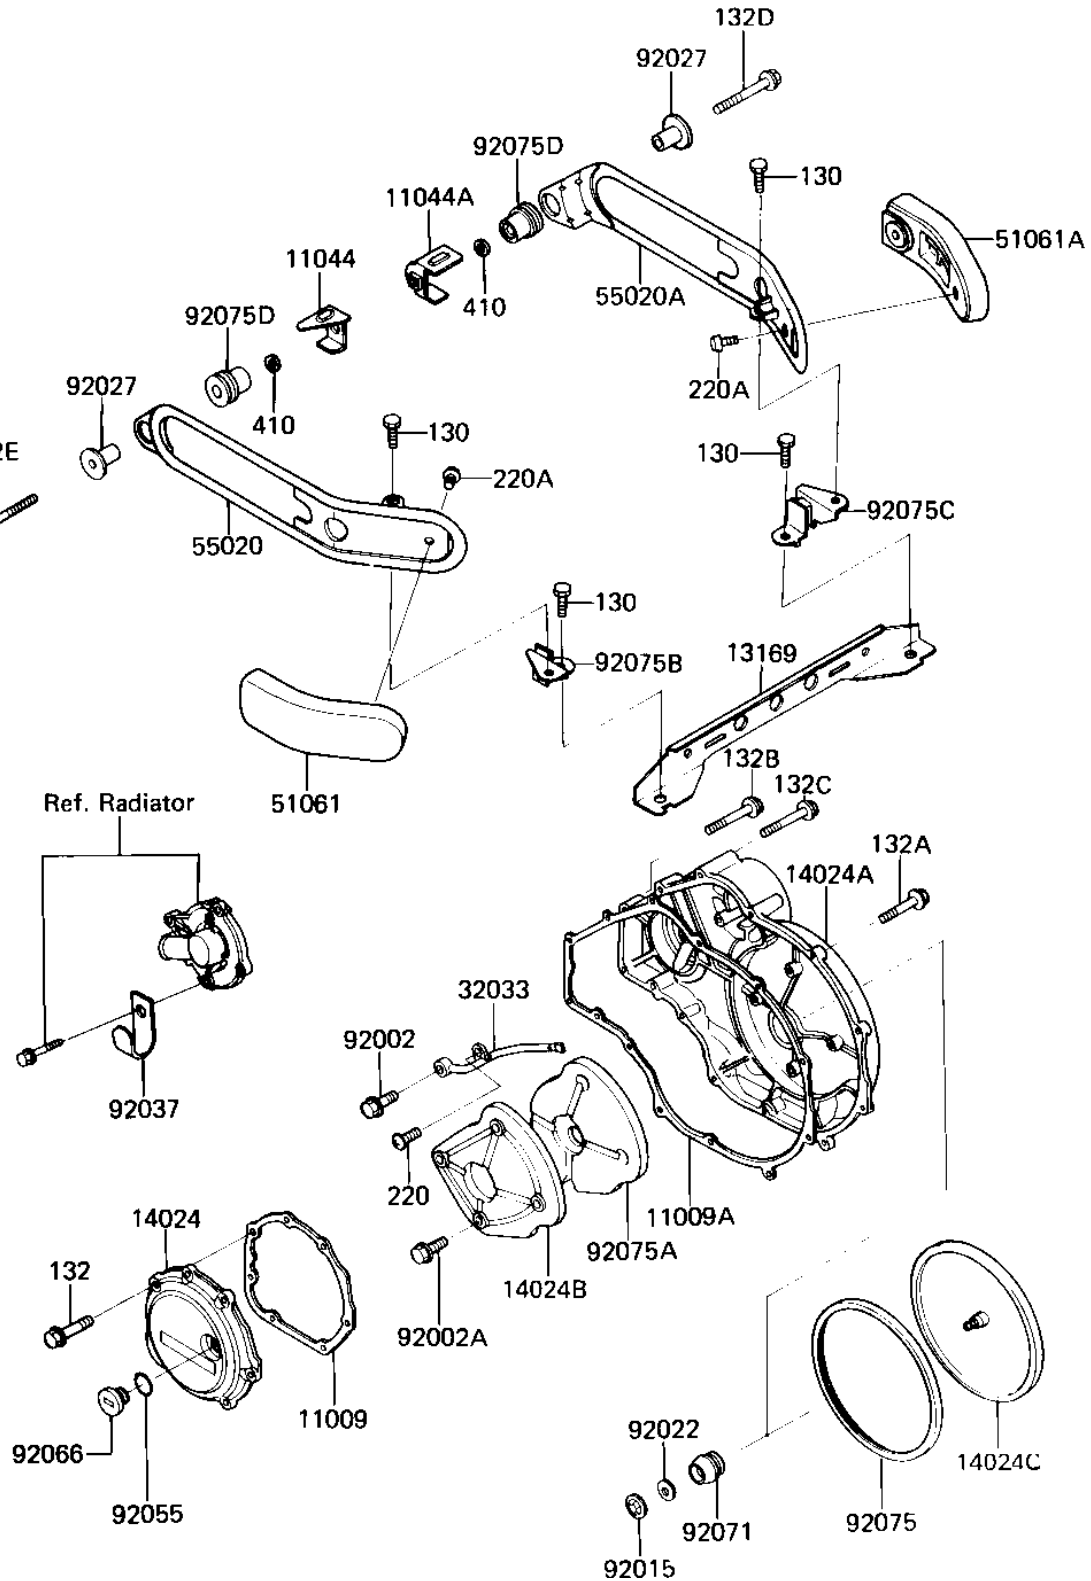

1986 Eliminator PARTS DIAGRAM

ENGINE COVERS/GUARDS

E1431-0175

1986 Eliminator PARTS LIST

ENGINE COVERS/GUARDS

ITEM NAME	PART NUMBER	QUANTITY
GASKET,COVER,LH (Ref # 11009)	11009-1863	1
GASKET,CLUTCH COVER (Ref # 11009A)	11009-1860	1
BRACKET,LH (Ref # 11044)	11044-1291	1
BRACKET,RH (Ref # 11044A)	11044-1292	1
PLATE,GUARD (Ref # 13169)	13169-1956	1
COVER,LH (Ref # 14024)	14024-1066	1
COVER,CLUTCH (Ref # 14024A)	14024-1067	1
COVER,SOUND ARRESTER (Ref # 14024B)	14025-1740	1
COVER,CLUTCH COVER (Ref # 14024C)	14025-1814	1
PIPE,CLUTCH COVER (Ref # 32033)	32033-1204	1
PAD-KNEE,LH (Ref # 51061)	51061-1051	1
PAD-KNEE,RH (Ref # 51061A)	51061-1052	1
GUARD,LH (Ref # 55020)	55020-1201	1
GUARD,RH (Ref # 55020A)	55020-1202	1
BOLT,BANJO,8X20 (Ref # 92002)	92001-1855	1
BOLT,6X10 (Ref # 92002A)	92002-1449	4
NUT,LOCK,5MM (Ref # 92015)	92018-004	1
WASHER PL 5.5X20X1.2 (Ref # 92022)	92022-104	1
COLLAR (Ref # 92027)	92027-1956	2
CLAMP,WIRING HARNESS (Ref # 92037)	92037-1069	1
RING-O (Ref # 92055)	92055-1146	1
PLUG,COVER,LH (Ref # 92066)	92066-1218	1
GROMMET,CLUTCH COVER (Ref # 92071)	92071-1108	1
DAMPER,CLUTCH COVER (Ref # 92075)	92075-1594	1
DAMPER,SOUND (Ref # 92075A)	92075-1708	1
DAMPER (Ref # 92075B)	92075-1756	1
DAMPER (Ref # 92075C)	92075-1757	1
DAMPER (Ref # 92075D)	92075-1779	2
BOLT-FLANGED (Ref # 130)	130J0610	4

1986 Eliminator PARTS LIST

ENGINE COVERS/GUARDS

ITEM NAME	PART NUMBER	QUANTITY
BOLT-FLANGED-SMALL (Ref # 132)	132J0620	7
BOLT-FLANGED-SMALL (Ref # 132A)	132J0625	6
BOLT-FLANGED-SMALL (Ref # 132B)	132J0640	4
BOLT-FLANGED-SMALL (Ref # 132C)	132J0655	2
BOLT-FLANGED-SMALL,8X (Ref # 132D)	132J0860	1
BOLT-FLANGED-SMALL (Ref # 132E)	132J0890	1
UNAVAILABLE IN PRICE BOOK (Ref # 220)	220B0910	1
SCREW-PAN-CROS,6X8 (Ref # 220A)	220C0608	2
WASHER PLAIN 8MM (Ref # 410)	410B0800	2