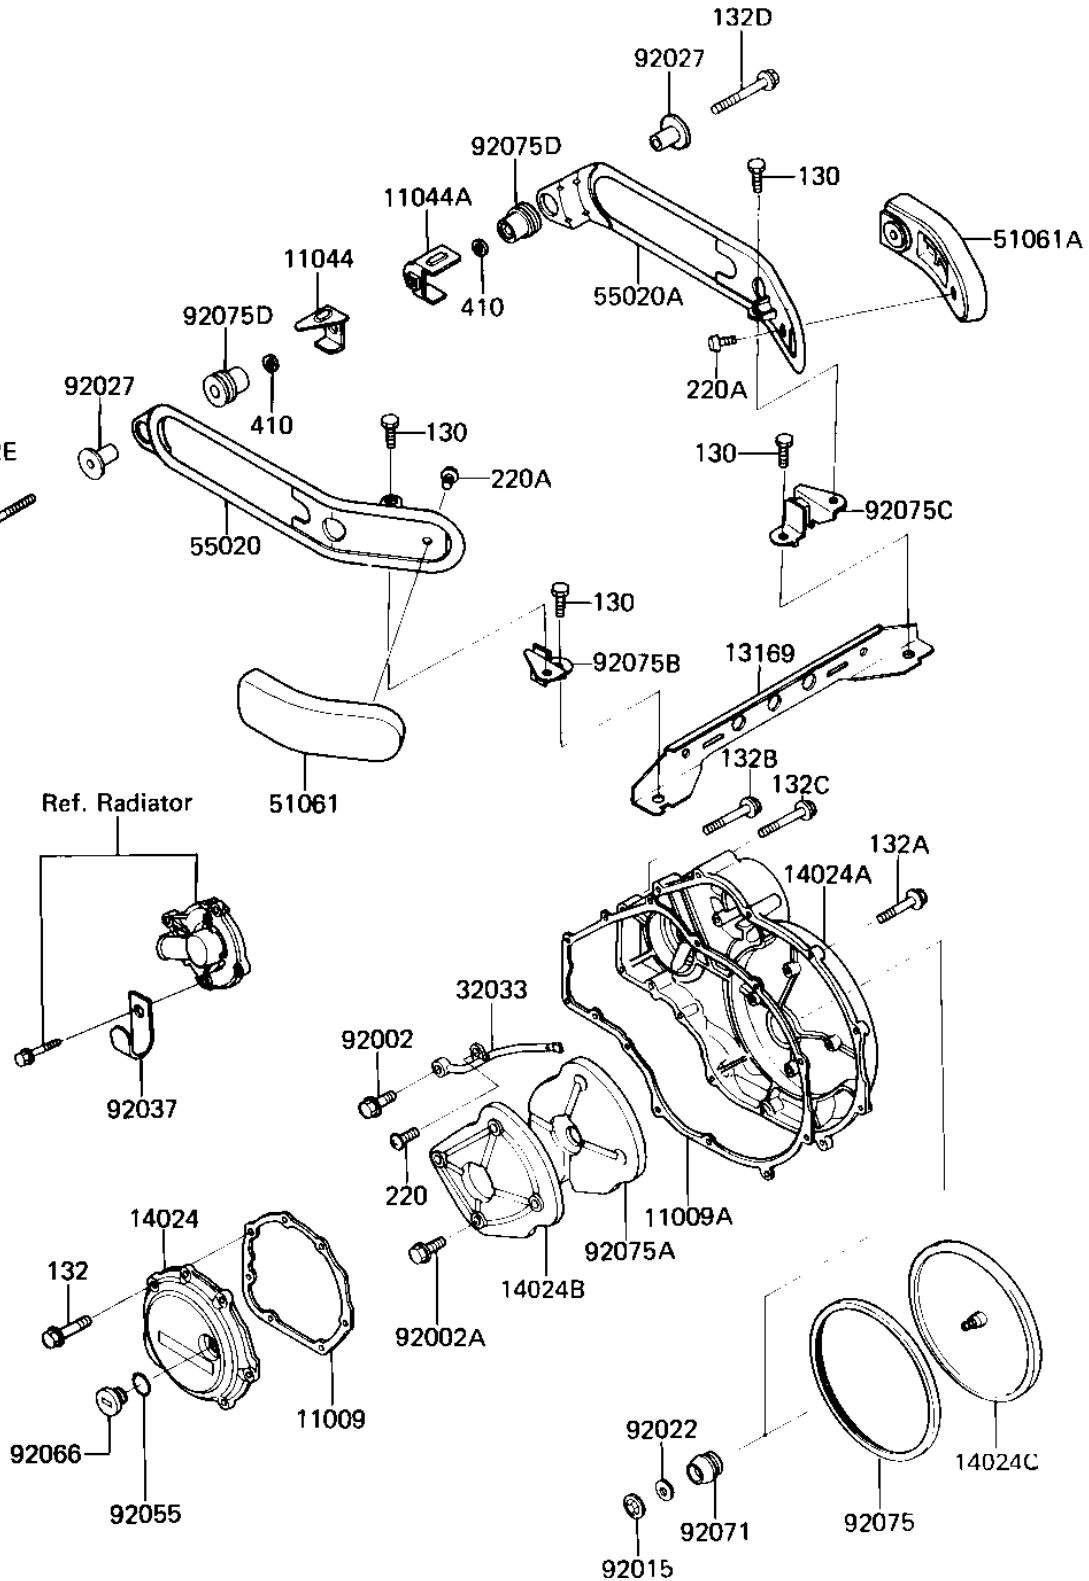

1986 Eliminator PARTS DIAGRAM

ENGINE COVERS/GUARDS

E1431-0175

1986 Eliminator PARTS LIST

ENGINE COVERS/GUARDS

ITEM NAME	PART NUMBER	QUANTITY
GASKET,COVER,LH (Ref # 11009)	11009-1863	1
GASKET,CLUTCH COVER (Ref # 11009A)	11009-1860	1
BRACKET,LH (Ref # 11044)	11044-1291	1
BRACKET,RH (Ref # 11044A)	11044-1292	1
PLATE,GUARD (Ref # 13169)	13169-1956	1
COVER,LH (Ref # 14024)	14024-1066	1
COVER,CLUTCH (Ref # 14024A)	14024-1067	1
COVER,SOUND ARRESTER (Ref # 14024B)	14025-1740	1
COVER,CLUTCH COVER (Ref # 14024C)	14025-1814	1
PIPE,CLUTCH COVER (Ref # 32033)	32033-1204	1
PAD-KNEE,LH (Ref # 51061)	51061-1051	1
PAD-KNEE,RH (Ref # 51061A)	51061-1052	1
GUARD,LH (Ref # 55020)	55020-1201	1
GUARD,RH (Ref # 55020A)	55020-1202	1
BOLT,BANJO,8X20 (Ref # 92002)	92001-1855	1
BOLT,6X10 (Ref # 92002A)	92002-1449	4
NUT,LOCK,5MM (Ref # 92015)	92018-004	1
WASHER PL 5.5X20X1.2 (Ref # 92022)	92022-104	1
COLLAR (Ref # 92027)	92027-1956	2
CLAMP,WIRING HARNESS (Ref # 92037)	92037-1069	1
RING-O (Ref # 92055)	92055-1146	1
PLUG,COVER,LH (Ref # 92066)	92066-1218	1
GROMMET,CLUTCH COVER (Ref # 92071)	92071-1108	1
DAMPER,CLUTCH COVER (Ref # 92075)	92075-1594	1
DAMPER,SOUND (Ref # 92075A)	92075-1708	1
DAMPER (Ref # 92075B)	92075-1756	1
DAMPER (Ref # 92075C)	92075-1757	1
DAMPER (Ref # 92075D)	92075-1779	2
BOLT-FLANGED (Ref # 130)	130J0610	4

1986 Eliminator PARTS LIST

ENGINE COVERS/GUARDS

ITEM NAME	PART NUMBER	QUANTITY
BOLT-FLANGED-SMALL (Ref # 132)	132J0620	7
BOLT-FLANGED-SMALL (Ref # 132A)	132J0625	6
BOLT-FLANGED-SMALL (Ref # 132B)	132J0640	4
BOLT-FLANGED-SMALL (Ref # 132C)	132J0655	2
BOLT-FLANGED-SMALL,8X (Ref # 132D)	132J0860	1
BOLT-FLANGED-SMALL (Ref # 132E)	132J0890	1
UNAVAILABLE IN PRICE BOOK (Ref # 220)	220B0910	1
SCREW-PAN-CROS,6X8 (Ref # 220A)	220C0608	2
WASHER PLAIN 8MM (Ref # 410)	410B0800	2