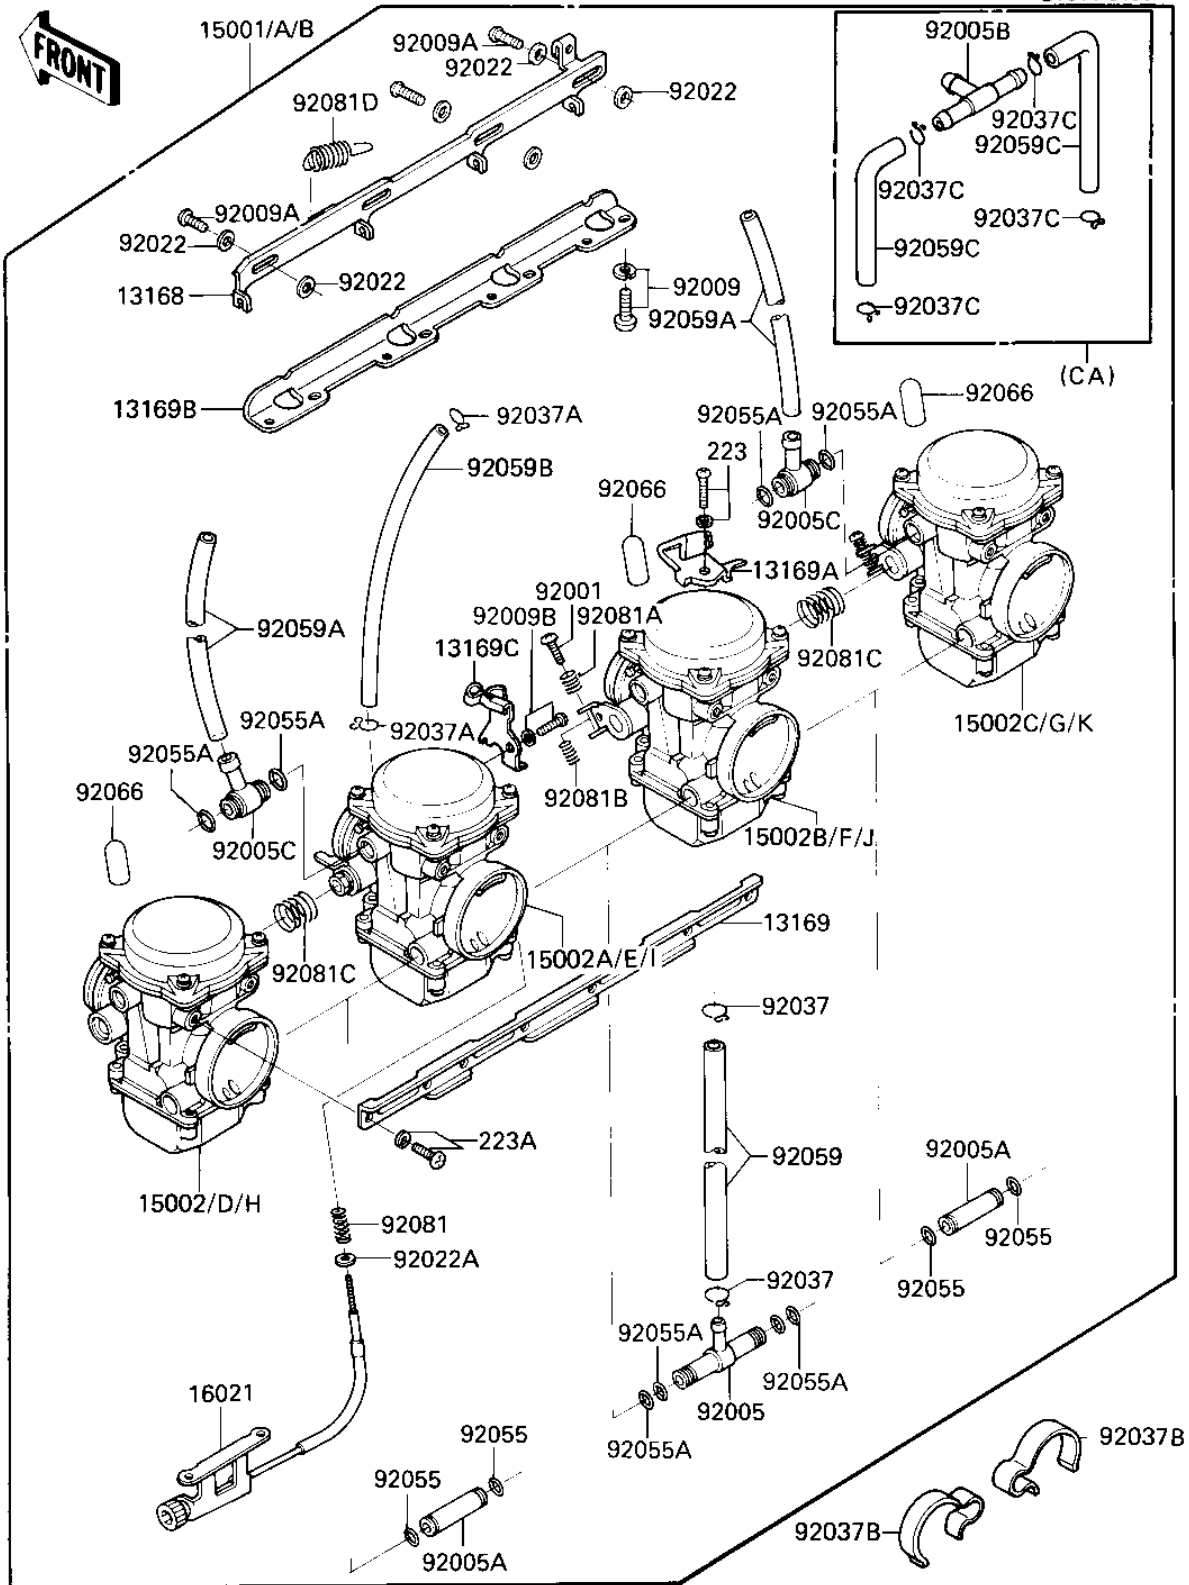

# 1985 Eliminator PARTS DIAGRAM

CARBURETOR ASSY

E1611-0199

## CARBURETOR ASSY

ITEM NAME	PART NUMBER	QUANTITY
WASHER,6.1X11X0.8,POL (Ref # 92022)	92022-1199	6
WASHER,PLAIN,STOP SPR (Ref # 92022A)	92022-1480	1
CLAMP,FUEL INLET TUBE (Ref # 92037)	92037-1075	2
CLAMP,TUBE,OVERFLOW (Ref # 92037A)	92037-1142	2
CLAMP (Ref # 92037B)	92037-1552	2
CLAMP,TUBE (Ref # 92037C)	92037-1606	4
"O" RING (Ref # 92055)	92055-1004	4
RING-O,FUEL FITTING (Ref # 92055A)	92055-1223	8
TUBE,FUEL (Ref # 92059)	92059-1236	1
TUBE,6.5X9.5X190 (Ref # 92059A)	92059-1633	2
TUBE,5X9X140 (Ref # 92059B)	92059-1634	1
TUBE (Ref # 92059C)	92059-1635	2
RUBBER PLUG (Ref # 92066)	92068-006	1
SPRING,THROTTLE STOP (Ref # 92081)	92081-1617	1
SPRING,THROTTLE ADJUS (Ref # 92081A)	92081-1620	3
SPRING,THROTTLE ADJUS (Ref # 92081B)	92081-1621	3
SPRING,THROTTLE ADJUS (Ref # 92081C)	92081-1622	2
SPRING,STARTER LEVER (Ref # 92081D)	92081-1762	1
UNAVAILABLE IN PRICE BOOK (Ref # 223)	223C042D	1
SCREW-PAN-WS-CROS (Ref # 223A)	223C0510	8