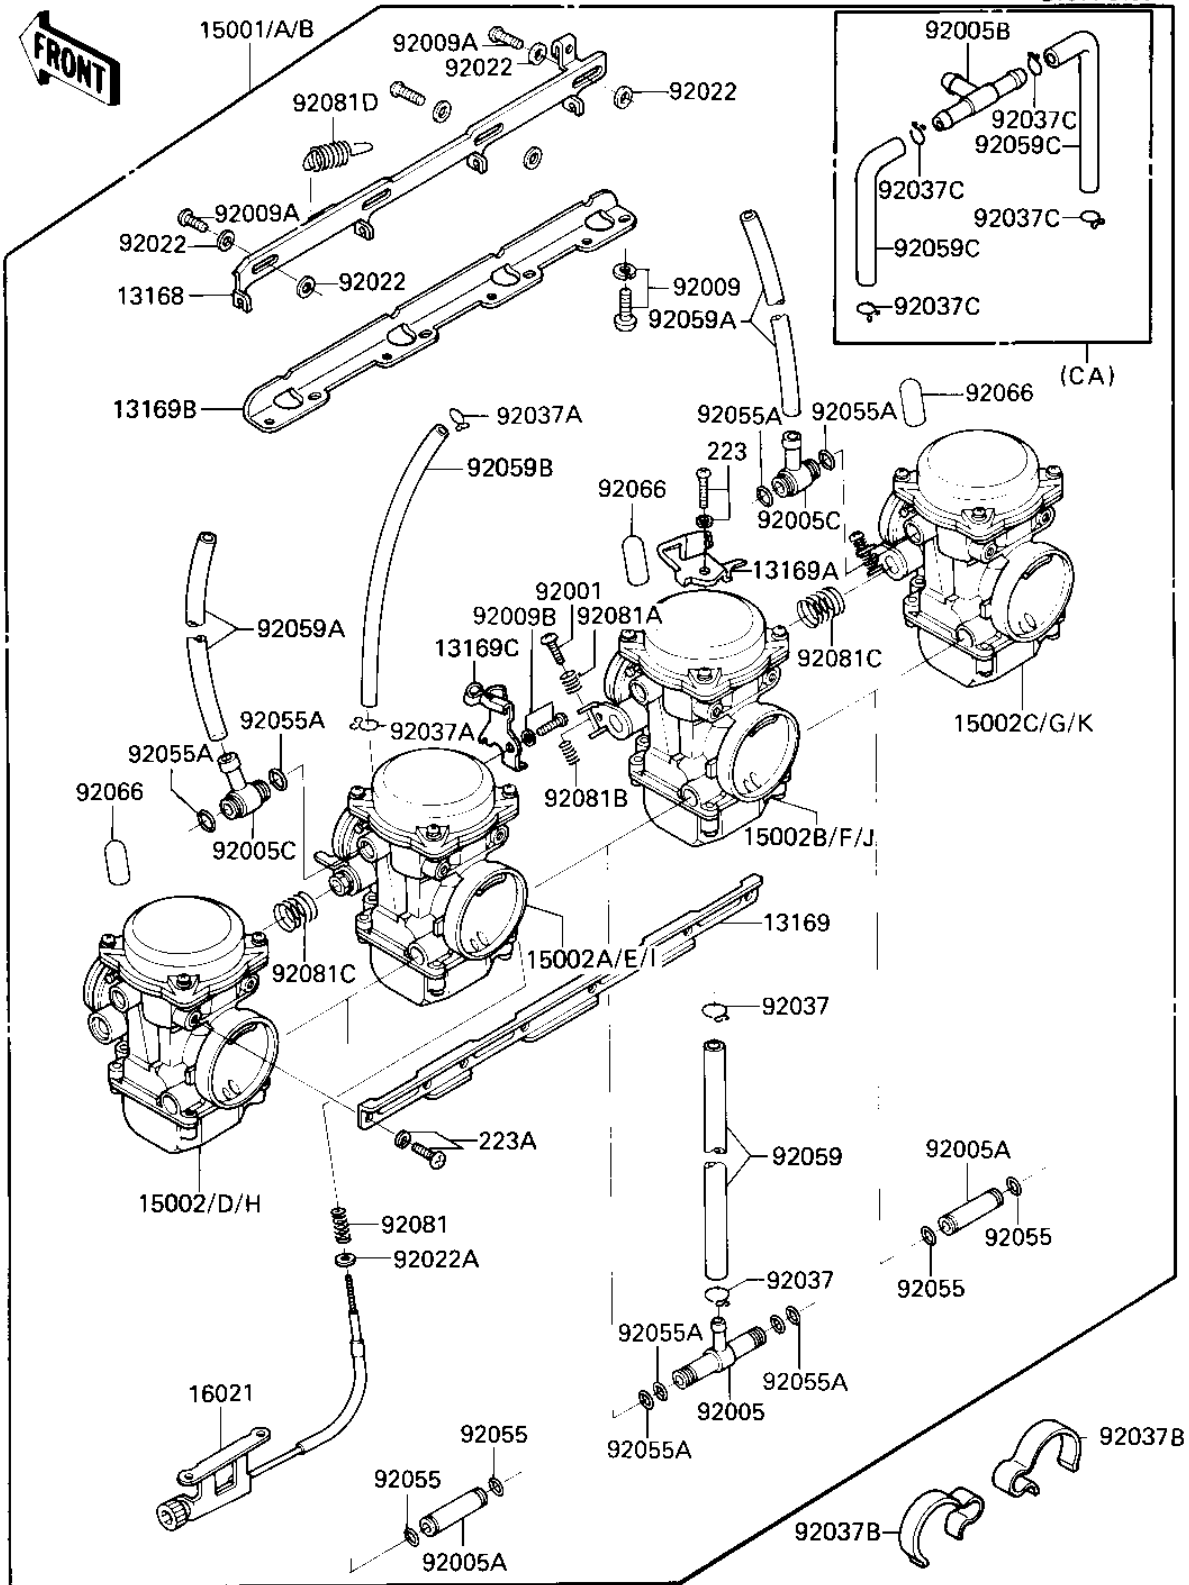

1986 Eliminator PARTS DIAGRAM

CARBURETOR ASSY

E1611-0199