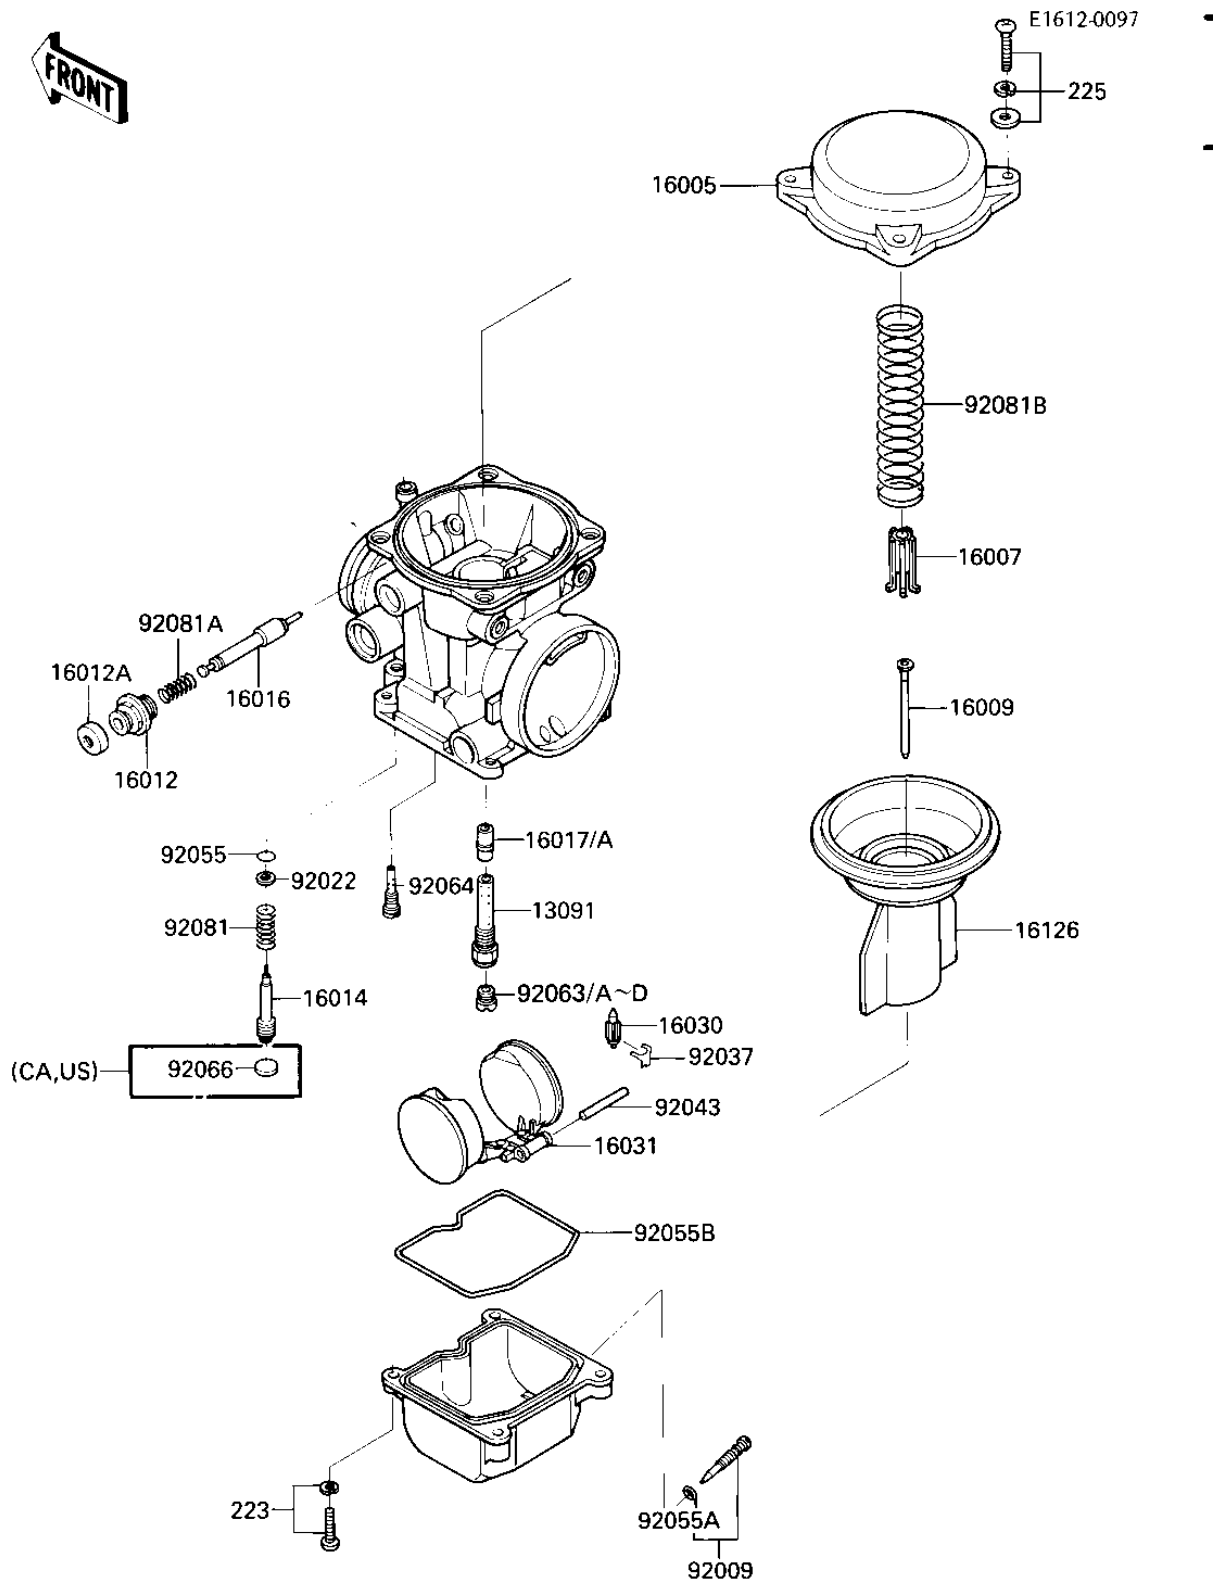

1986 Eliminator PARTS DIAGRAM

CARBURETOR PARTS

1986 Eliminator PARTS LIST

CARBURETOR PARTS

ITEM NAME	PART NUMBER	QUANTITY
HOLDER,NEEDLE JET (Ref # 13091)	13091-1347	4
TOP-CHAMBER (Ref # 16005)	16005-1056	4
SEAT-SPRING (Ref # 16007)	16007-1120	4
NEEDLE-JET,N27N (Ref # 16009)	16009-1271	4
CAP-STARTER PLUNGER (Ref # 16012)	16012-1051	4
CAP-STARTER PLUNGER (Ref # 16012A)	16012-1052	4
SCREW-PILOT AIR (Ref # 16014)	16014-1054	4
PLUNGER,STARTER (Ref # 16016)	16016-1061	4
JET-NEEDLE (Canada) (Ref # 16017)	16017-1279	4
JET-NEEDLE,01D32 (Ref # 16017A)	16017-1288	4
FLOAT VALVE (Ref # 16030)	16030-1007	4
FLOAT (Ref # 16031)	16031-1056	4
VALVE,VACUUM (Ref # 16126)	16126-1160	4
SCREW,DRAIN (Ref # 92009)	92009-1095	4
WASHER,PLAIN (Ref # 92022)	92022-1003	4
CLIP,FLOAT VALVE (Ref # 92037)	16044-007	4
PIN,FLOAT (Ref # 92043)	92043-1148	4
O RING,PILOT ADJ (Ref # 92055)	92055-1002	4
"O" RING,DRAIN SCREW (Ref # 92055A)	92055-1053	4
RING-O,FLOAT CHAMBER (Ref # 92055B)	92055-1222	4
MAIN JET,2ND,#125 (Ref # 92063)	92063-1069	4
MAIN JET,2ND,#120 (Ref # 92063A)	92063-1072	4
MAIN JET,2ND,#122 (Ref # 92063B)	92063-1073	4
MAIN JET,2ND,#128 (Ref # 92063C)	92063-1074	4
MAIN JET,2ND,#130 (Ref # 92063D)	92063-1075	4
JET-PILOT,#35 (Ref # 92064)	92064-1101	4
PLUG,PILOT SCREW (Ref # 92066)	92066-1051	4
SPRING,PIROT ADJ SCRW (Ref # 92081)	92081-1002	4
SPRING,STARTER PLUNGE (Ref # 92081A)	92081-1761	4

1986 Eliminator PARTS LIST

CARBURETOR PARTS

ITEM NAME	PART NUMBER	QUANTITY
SPRING,VACUUM VALVE (Ref # 92081B)	92081-1925	4
SCREW-PAN-WS-CROS (Ref # 223)	223C0416	16
SCREW-PAN-WSP-CROS (Ref # 225)	225C0418	15