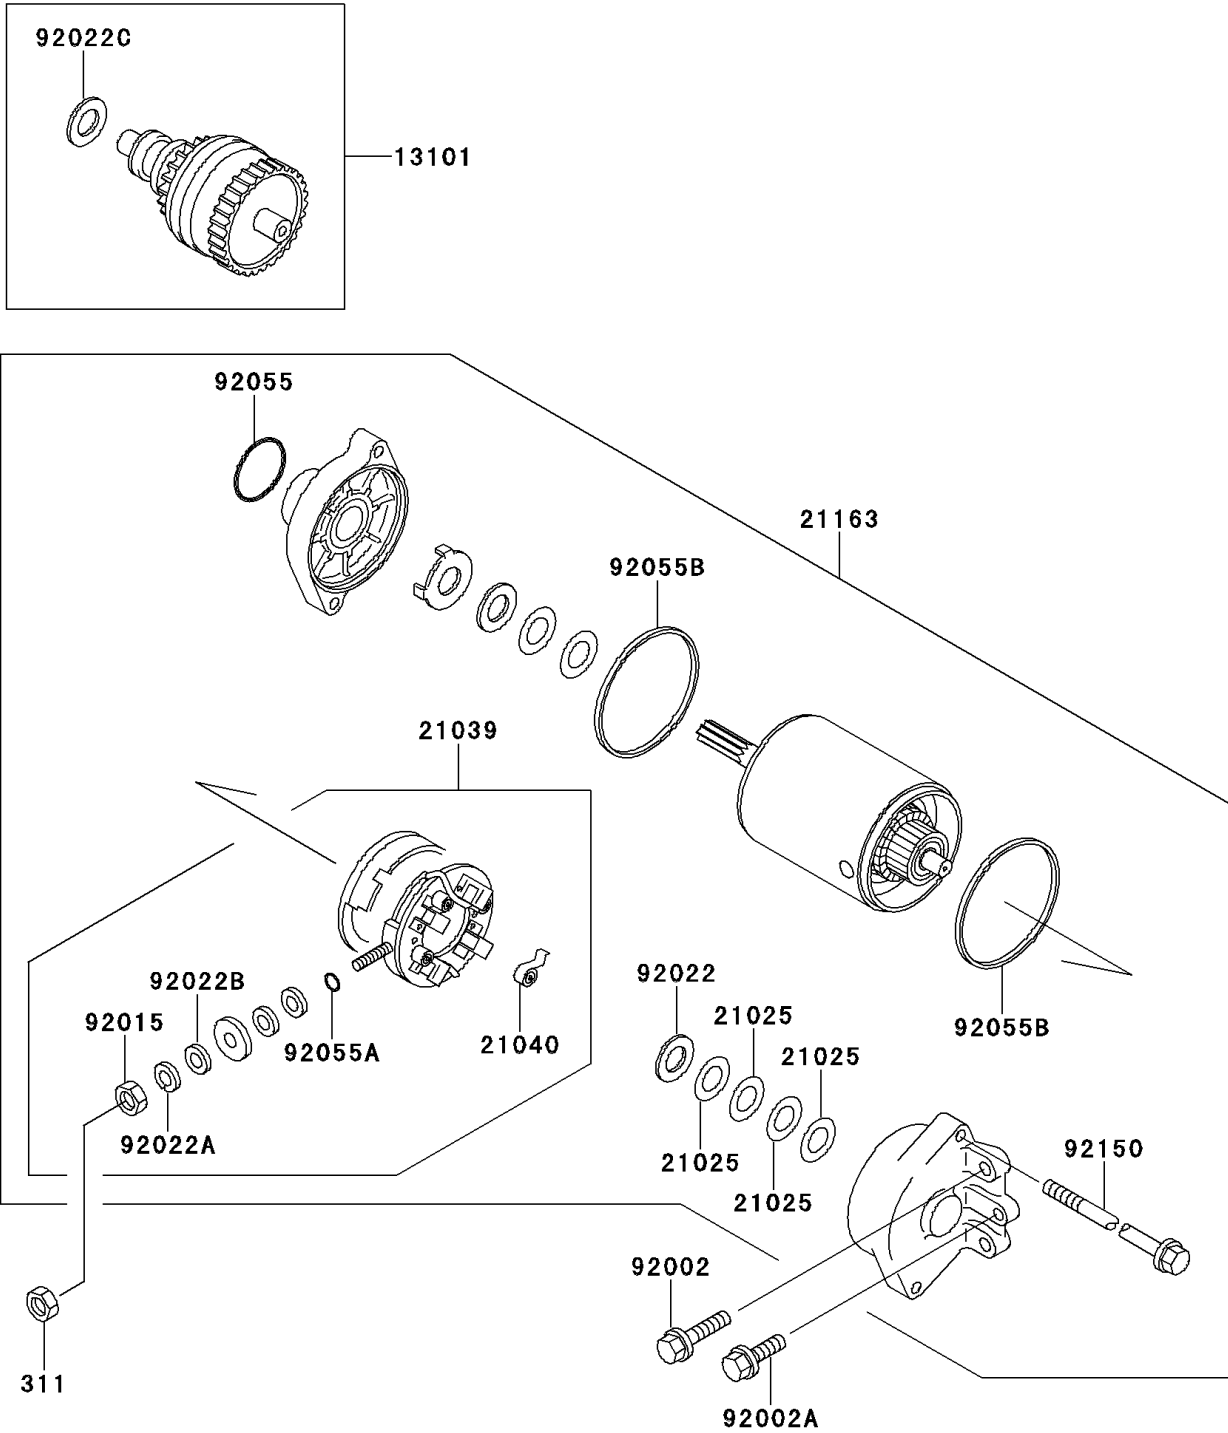

1996 SS PARTS DIAGRAM

Starter Motor

E1840

1996 SS PARTS LIST

Starter Motor

ITEM NAME	PART NUMBER	QUANTITY
NUT-HEX,6MM (Ref # 311)	311R0600	1
GEAR-ASSY (Ref # 13101)	13101-3708	1
WASHER,9.1X18X0.2 (Ref # 21025)	21025-011	4
BRUSH,CARBON (Ref # 21039)	21039-3703	1
SPRING-BRUSH (Ref # 21040)	21040-1055	4
STARTER-ELECTRIC (Ref # 21163)	21163-3709	1
BOLT,6X25 (Ref # 92002)	92002-3714	2
BOLT,6X12 (Ref # 92002A)	92002-3763	1
NUT,6MM (Ref # 92015)	92015-3710	1
WASHER,9.1X18X0.8 (Ref # 92022)	92022-1132	1
WASHER,6MM (Ref # 92022A)	92022-3711	1
WASHER,6MM (Ref # 92022B)	92022-3713	1
WASHER,12X24X1.0 (Ref # 92022C)	92022-3731	1
RING-O (Ref # 92055)	92055-1276	1
RING-O,4.5X2.0 (Ref # 92055A)	92055-1370	1
RING-O,STARTER MOTOR (Ref # 92055B)	92055-1381	2
BOLT (Ref # 92150)	92150-3772	2