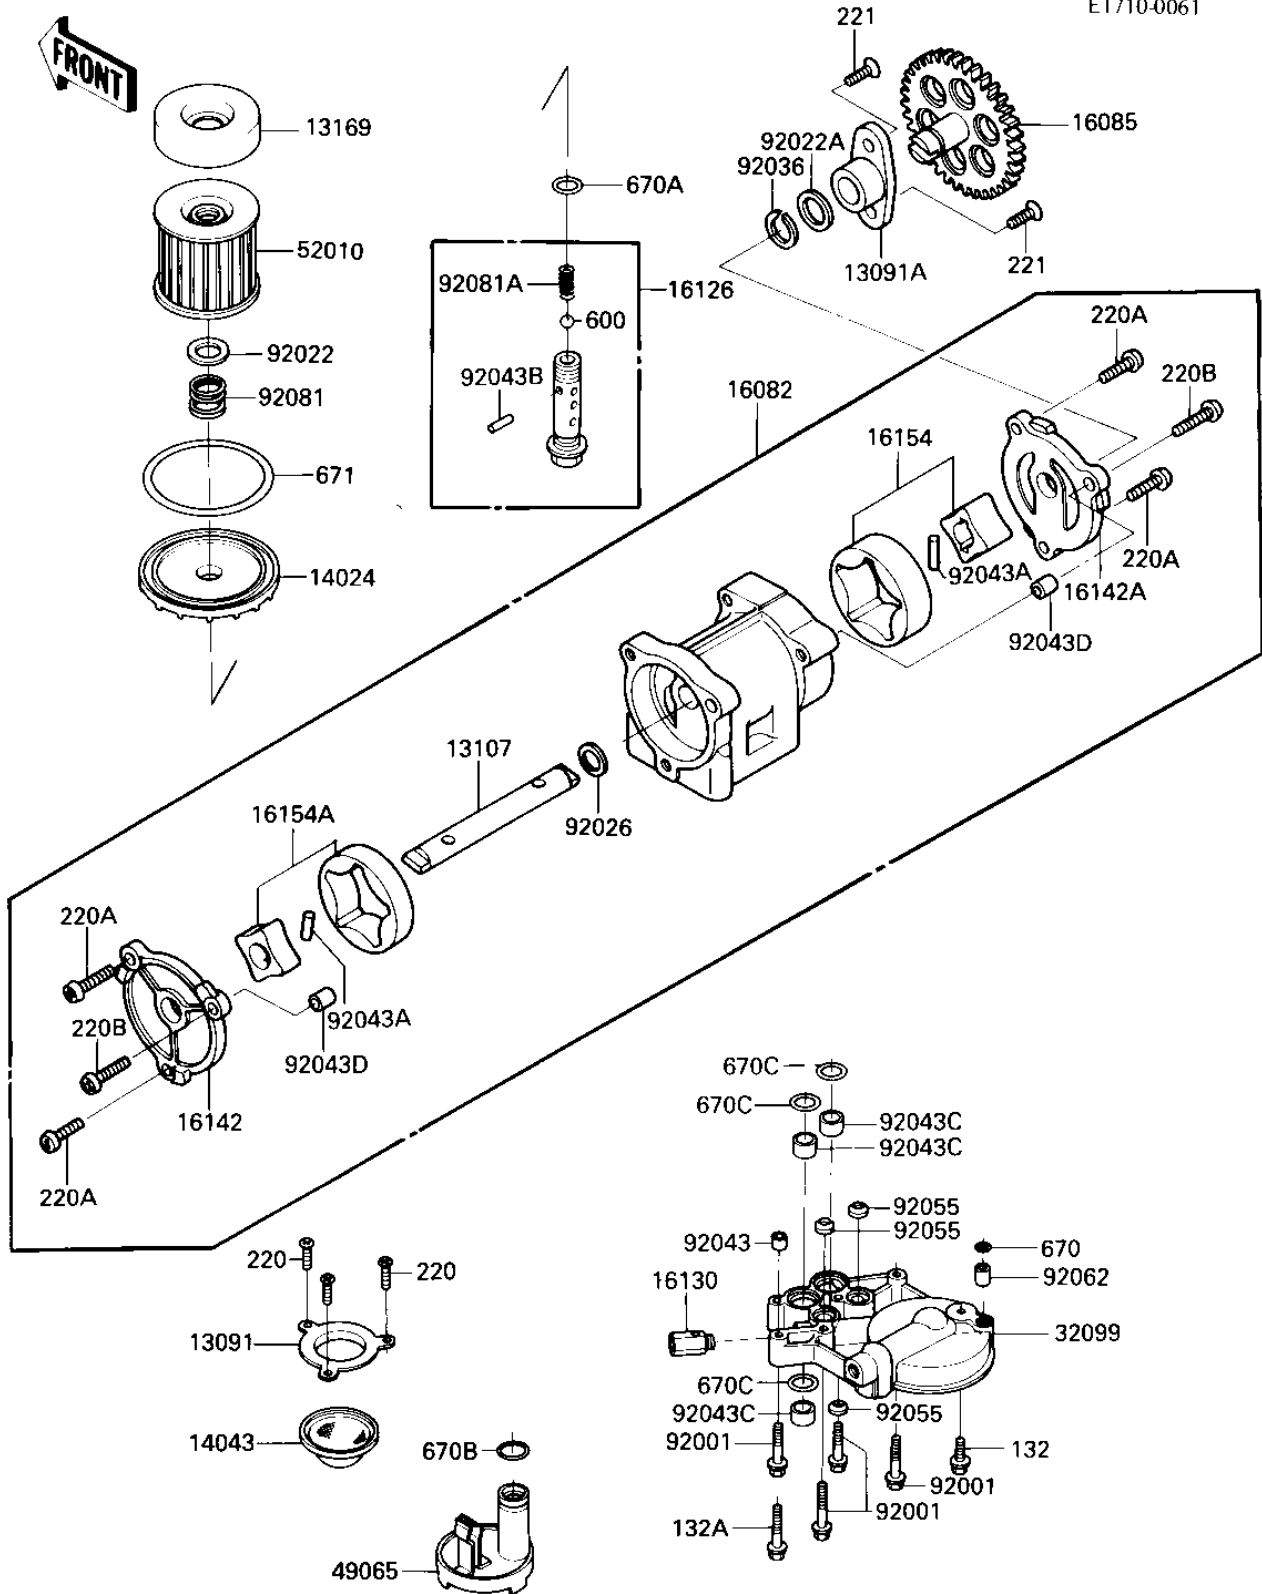

1985 Eliminator PARTS DIAGRAM

OIL PUMP/OIL FILTER

E1710-0061

1985 Eliminator PARTS LIST

OIL PUMP/OIL FILTER

ITEM NAME	PART NUMBER	QUANTITY
HOLDER,OIL FILTER (Ref # 13091)	13091-1274	1
HOLDER,PUMP GEAR (Ref # 13091A)	13091-1333	1
SHAFT,OIL PUMP (Ref # 13107)	13107-1105	1
PLATE,OIL FILTER (Ref # 13159)	13169-1313	1
UNAVAILABLE IN PRICE BOOK (Ref # 14024)	14026-1422	1
STRAINER,OIL (Ref # 14043)	16111-003	1
PUMP-ASSY-OIL (Ref # 16082)	16082-1060	1
GEAR,OIL PUMP,35T (Ref # 16085)	16085-1103	1
VALVE,OIL FILTER (Ref # 16126)	16126-1108	1
RELEAF VALVE ASSY (Ref # 16130)	16130-1001	1
COVER-PUMP,LH (Ref # 16142)	16142-1052	1
COVER-PUMP,RH (Ref # 16142A)	16142-1054	1
ROTOR ASSY,OIL PUMP (Ref # 16154)	16154-1007	1
ROTOR-PUMP (Ref # 16154A)	16154-1053	1
CASE,OIL FILTER (Ref # 32099)	32099-1083	1
FILTER-OIL (Ref # 49065)	49065-1066	1
FILTER,OIL (Ref # 52010)	16099-003	1
BOLT,FLANGED,6X38 (Ref # 92001)	92001-1105	4
WASHER,20.5X30X1.0 (Ref # 92022)	92022-1012	1
WASHER,14X20X1 (Ref # 92022A)	92022-1495	1
SPACER,OIL PUMP (Ref # 92026)	92026-1230	1
RING-SNAP,PUMP GEAR (Ref # 92036)	92036-1052	1
PIN-DOWEL (Ref # 92043)	92042-007	1
PIN,DOWEL 5X17.8 (Ref # 92043A)	92043-1061	2
SPRING PIN (Ref # 92043B)	92043-111	1
PIN,18X20X12 (Ref # 92043C)	92043-1213	3
PIN,DOWEL,8X10 (Ref # 92043D)	92043-1302	2
"O" RING (Ref # 92055)	92055-077	3
NOZZLE (Ref # 92062)	92062-1055	1