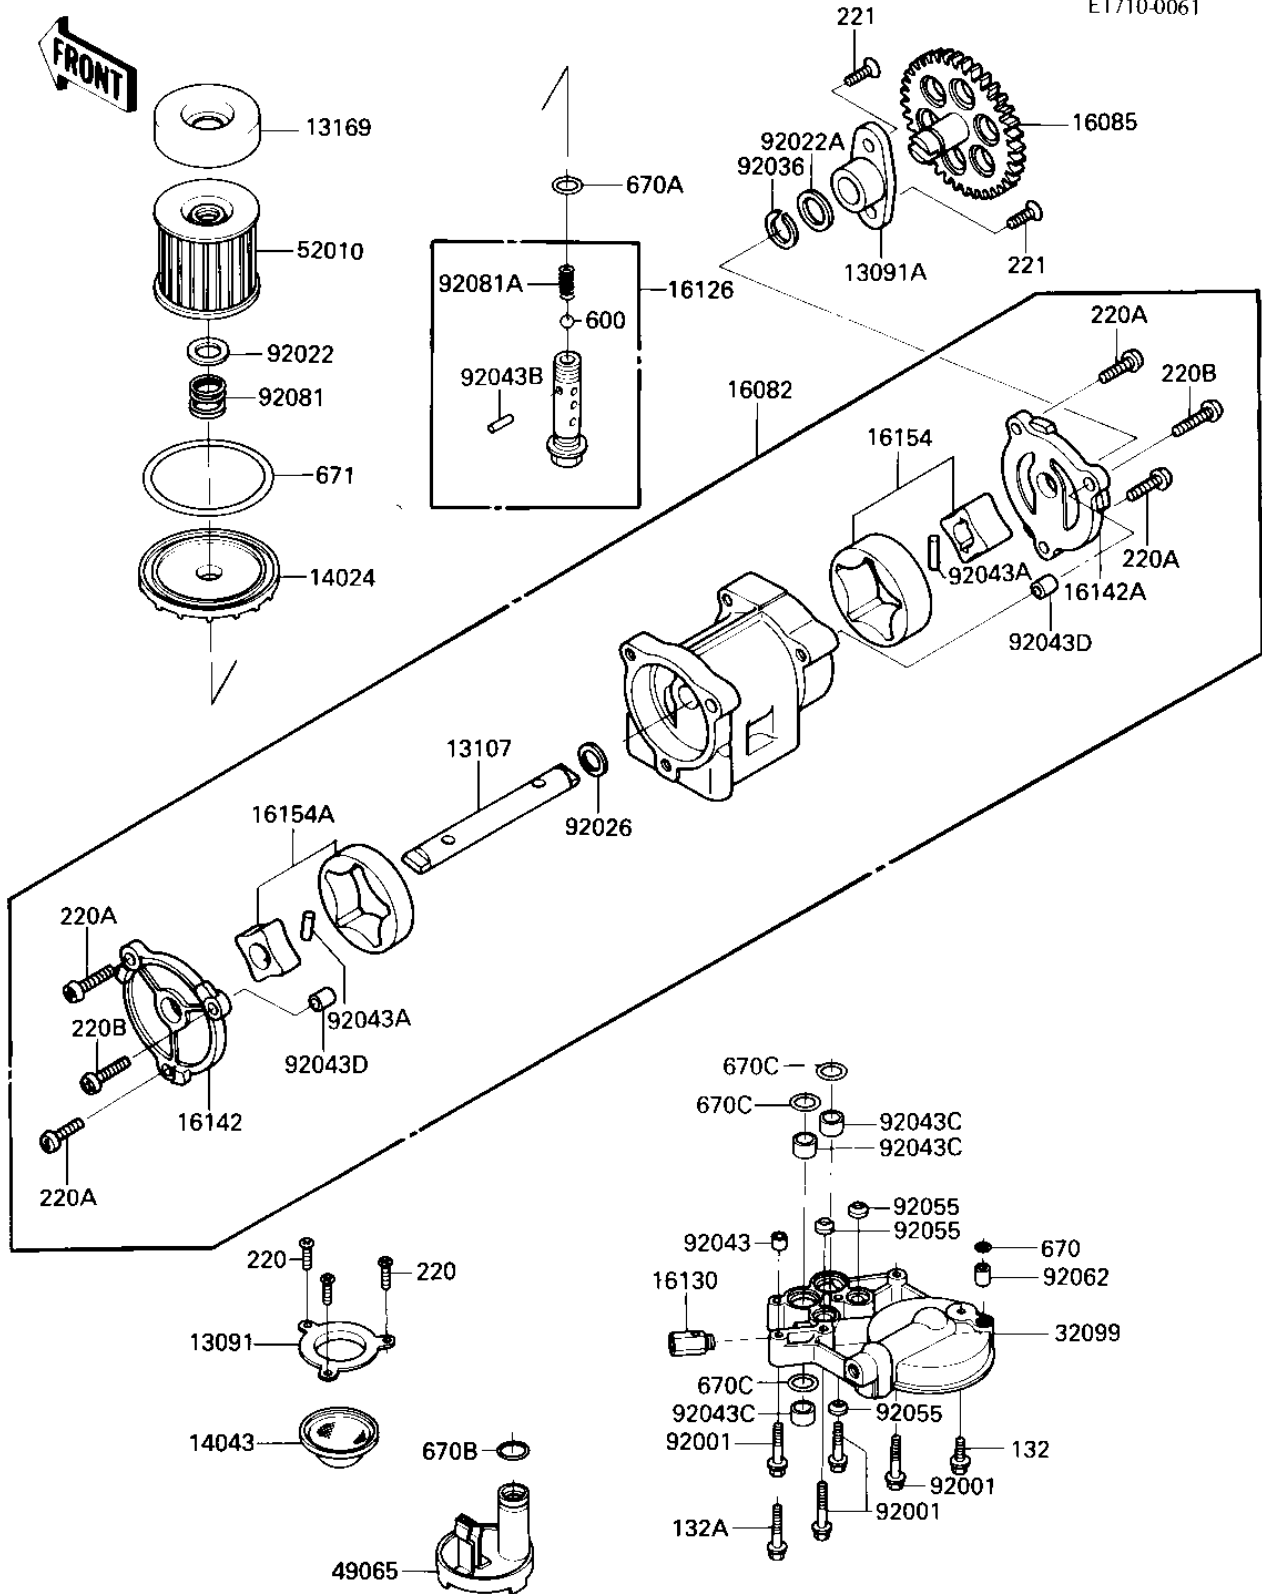

1986 Eliminator PARTS DIAGRAM

OIL PUMP/OIL FILTER

E1710-0061

1986 Eliminator PARTS LIST

OIL PUMP/OIL FILTER

ITEM NAME	PART NUMBER	QUANTITY
HOLDER,OIL FILTER (Ref # 13091)	13091-1274	1
HOLDER,PUMP GEAR (Ref # 13091A)	13091-1333	1
SHAFT,OIL PUMP (Ref # 13107)	13107-1105	1
PLATE,OIL FILTER (Ref # 13159)	13169-1313	1
UNAVAILABLE IN PRICE BOOK (Ref # 14024)	14026-1422	1
STRAINER,OIL (Ref # 14043)	16111-003	1
PUMP-ASSY-OIL (Ref # 16082)	16082-1060	1
GEAR,OIL PUMP,35T (Ref # 16085)	16085-1103	1
VALVE,OIL FILTER (Ref # 16126)	16126-1108	1
RELEAF VALVE ASSY (Ref # 16130)	16130-1001	1
COVER-PUMP,LH (Ref # 16142)	16142-1052	1
COVER-PUMP,RH (Ref # 16142A)	16142-1054	1
ROTOR ASSY,OIL PUMP (Ref # 16154)	16154-1007	1
ROTOR-PUMP (Ref # 16154A)	16154-1053	1
CASE,OIL FILTER (Ref # 32099)	32099-1083	1
FILTER-OIL (Ref # 49065)	49065-1066	1
FILTER,OIL (Ref # 52010)	16099-003	1
BOLT,FLANGED,6X38 (Ref # 92001)	92001-1105	4
WASHER,20.5X30X1.0 (Ref # 92022)	92022-1012	1
WASHER,14X20X1 (Ref # 92022A)	92022-1495	1
SPACER,OIL PUMP (Ref # 92026)	92026-1230	1
RING-SNAP,PUMP GEAR (Ref # 92036)	92036-1052	1
PIN-DOWEL (Ref # 92043)	92042-007	1
PIN,DOWEL 5X17.8 (Ref # 92043A)	92043-1061	2
SPRING PIN (Ref # 92043B)	92043-111	1
PIN,18X20X12 (Ref # 92043C)	92043-1213	3
PIN,DOWEL,8X10 (Ref # 92043D)	92043-1302	2
"O" RING (Ref # 92055)	92055-077	3
NOZZLE (Ref # 92062)	92062-1055	1