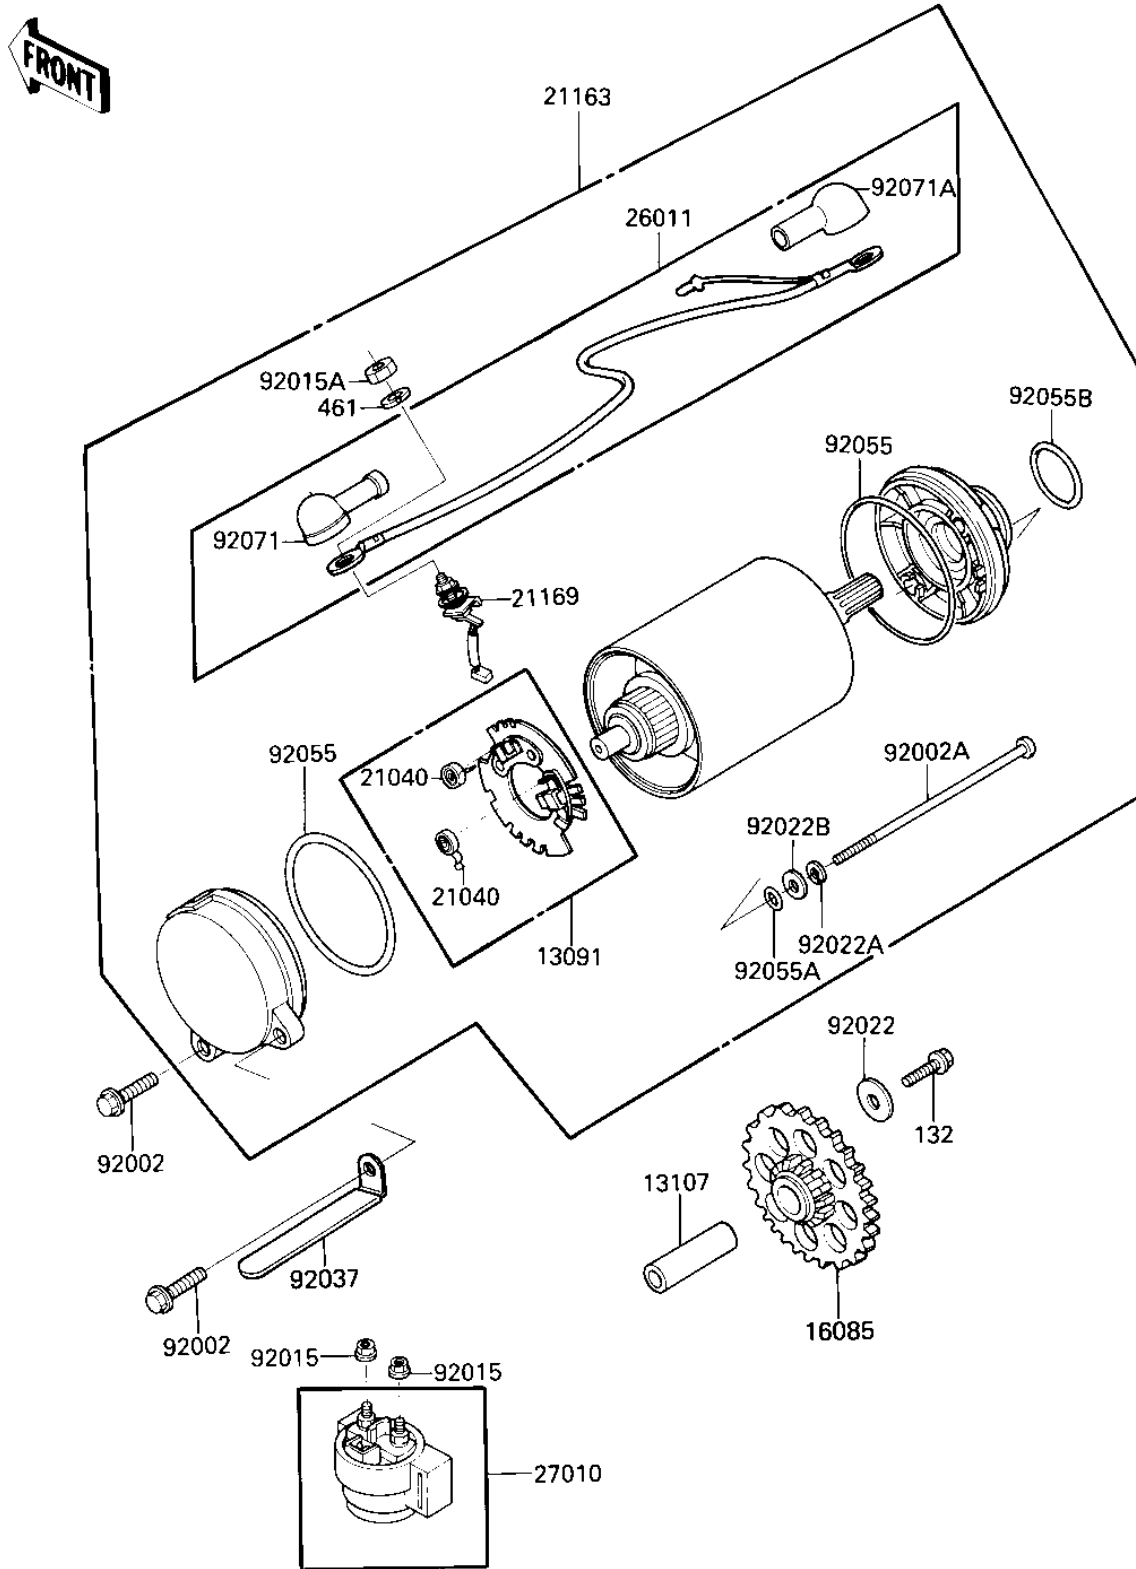

1986 Eliminator PARTS DIAGRAM

STARTER MOTOR

E1840-0072

1986 Eliminator PARTS LIST

STARTER MOTOR

| ITEM NAME | PART NUMBER | QUANTITY |
|-------------------------------------|-------------|----------|
| HOLDER,CARBON BRUSH (Ref # 13091) | 13091-1325 | 1 |
| SHAFT,IDLE GEAR (Ref # 13107) | 13107-1106 | 1 |
| GEAR,IDLE (Ref # 16085) | 16085-1119 | 1 |
| SPRING-BRUSH (Ref # 21040) | 21040-1051 | 2 |
| STARTER-ELECTRIC (Ref # 21163) | 21163-1081 | 1 |
| TERMINAL,STARTER (Ref # 21169) | 21169-1051 | 1 |
| WIRE-LEAD,STARTER MOT (Ref # 26011) | 26011-1332 | 1 |
| SWITCH,STARTER (Ref # 27010) | 27010-1314 | 1 |
| BOLT,6X20 (Ref # 92002) | 92001-1947 | 2 |
| BOLT (Ref # 92002A) | 92002-1377 | 2 |
| NUT-6MM (Ref # 92015) | 92015-1078 | 2 |
| NUT,6MM (Ref # 92015A) | 92015-1457 | 1 |
| WASHER,6X19.5X2 (Ref # 92022) | 92022-1517 | 1 |
| WASHER-SPRING (Ref # 92022A) | 92022-1622 | 2 |
| WASHER (Ref # 92022B) | 92022-1623 | 2 |
| CLAMP (Ref # 92037) | 92037-1679 | 1 |
| RING-O,64MM (Ref # 92055) | 92055-1260 | 2 |
| O-RING (Ref # 92055A) | 92055-1261 | 2 |
| RING-O,24.4MM (Ref # 92055B) | 92055-1262 | 1 |
| GROMMET,STARTER TERMI (Ref # 92071) | 92071-1120 | 1 |
| GROMMET,TERMINAL (Ref # 92071A) | 92071-1134 | 1 |
| BOLT-FLANGED-SMALL (Ref # 132) | 132G0612 | 1 |
| WASHER SPRING 6MM (Ref # 461) | 461F0600 | 1 |