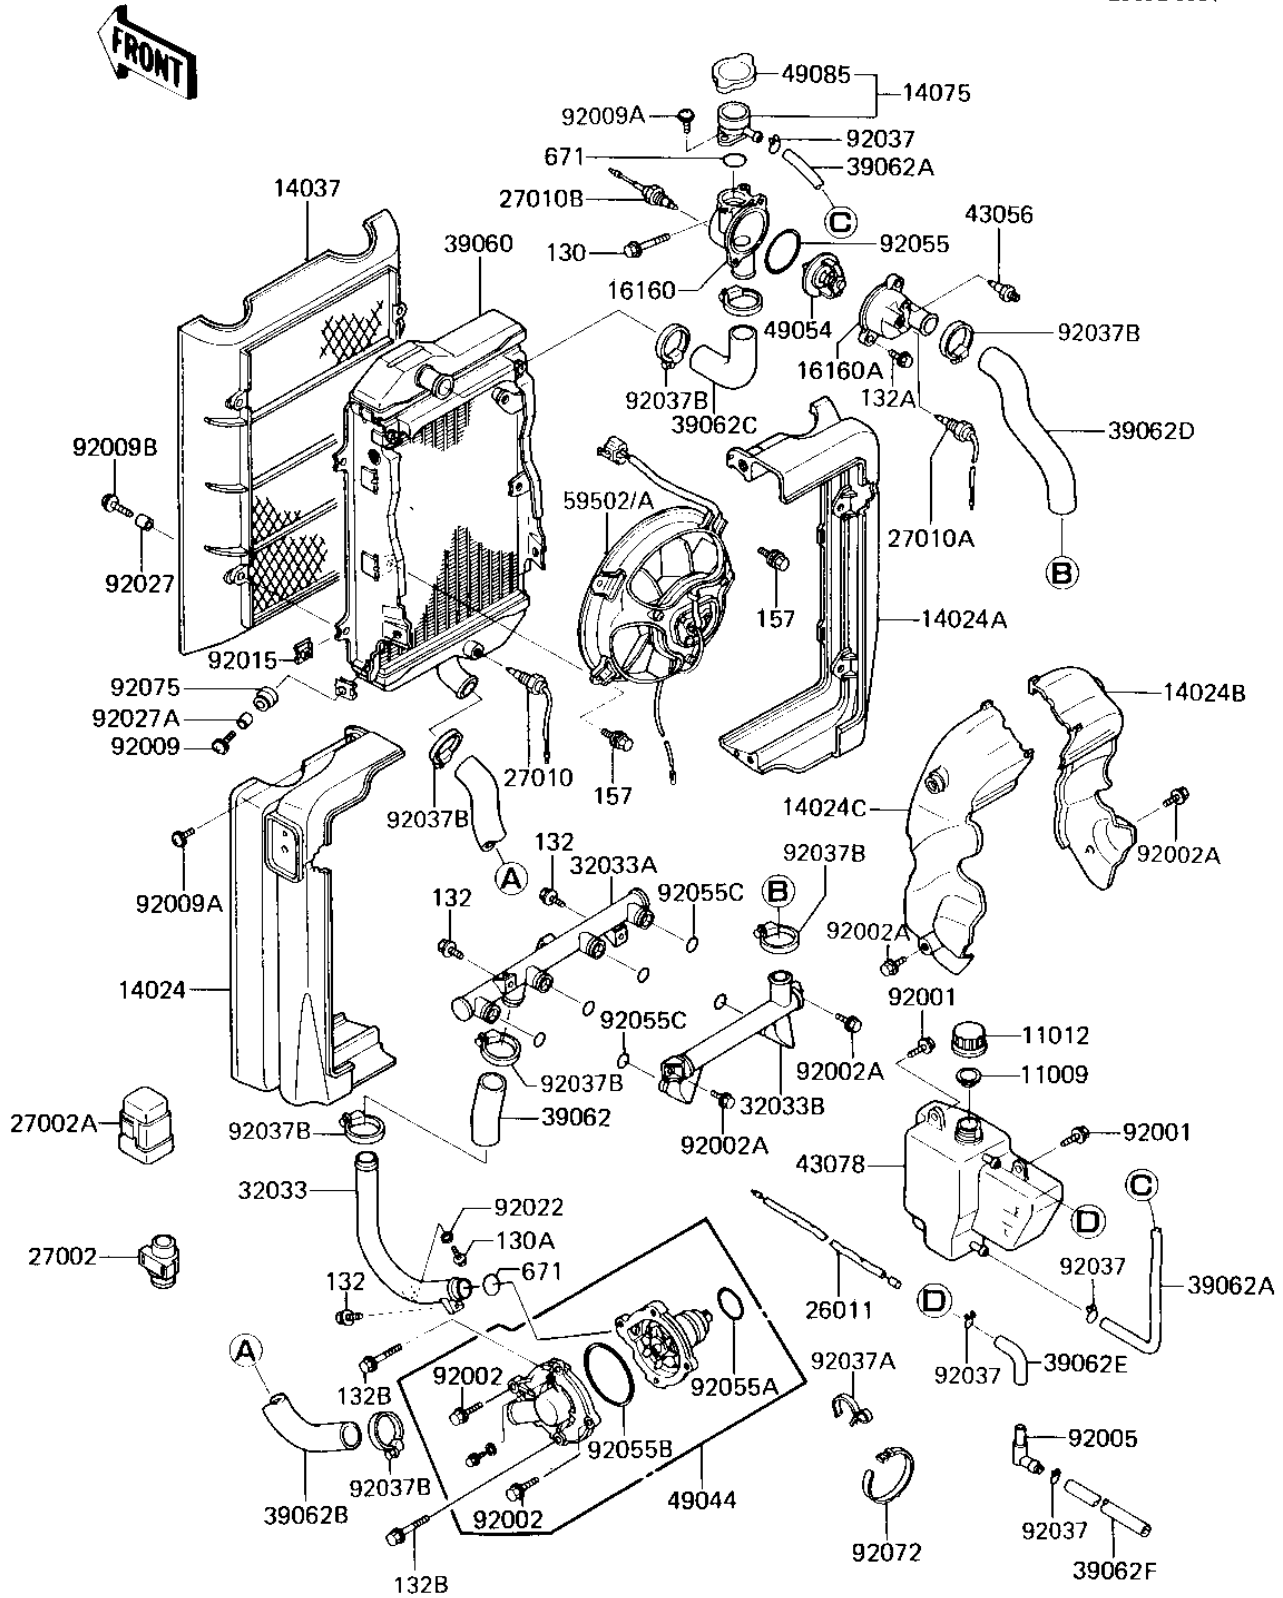

1985 Eliminator PARTS DIAGRAM

RADIATOR/FAN/WATER PUMP

E3032-0031

1985 Eliminator PARTS LIST

RADIATOR/FAN/WATER PUMP

ITEM NAME	PART NUMBER	QUANTITY
GASKET,RESERVE TANK (Ref # 11009)	11009-1145	1
CAP,RESERVE TANK (Ref # 11012)	11012-1084	1
COVER,SCREEN,LH (Ref # 14024)	14024-1070	1
COVER,SCREEN,RH (Ref # 14024A)	14024-1071	1
COVER,RH (Ref # 14024B)	14024-1073	1
COVER,LH (Ref # 14024C)	14024-1118	1
SCREEN (Ref # 14037)	14037-1074	1
CAP-ASSY,RADIATOR (Ref # 14075)	14075-1062	1
BODY,THERMOSTAT (Ref # 16160)	16160-1098	1
BODY,THERMOSTAT (Ref # 16160A)	16160-1099	1
WIRE-LEAD,OIL TEMPERA (Ref # 26011)	26011-1318	1
RELAY-ASSY (Ref # 27002)	27002-1054	1
RELAY-ASSY (Ref # 27002A)	27002-1055	1
SWITCH,FAN (Ref # 27010)	27010-1180	1
SWITCH,WARNING (Ref # 27010A)	27010-1188	1
SWITCH,OIL TEMPERATUR (Ref # 27010B)	27010-1191	1
PIPE-WATER (Ref # 32033)	39192-1028	1
PIPE (Ref # 32033A)	32033-1262	1
PIPE (Ref # 32033B)	32033-1712	1
RADIATOR (Ref # 39060)	39060-1064	1
HOSE-COOLING (Ref # 39062)	39062-1072	1
HOSE-COOLING (Ref # 39062A)	39062-1124	1
HOSE-COOLING (Ref # 39062B)	39062-1126	1
HOSE-COOLING (Ref # 39062C)	39062-1127	1
HOSE-COOLING (Ref # 39062D)	39062-1128	1
HOSE-COOLING (Ref # 39062E)	39062-1141	1
HOSE-COOLING (Ref # 39062F)	39062-1142	1
BREEDER (Ref # 43056)	43056-003	1
RESERVOIR (Ref # 43078)	43078-1064	1