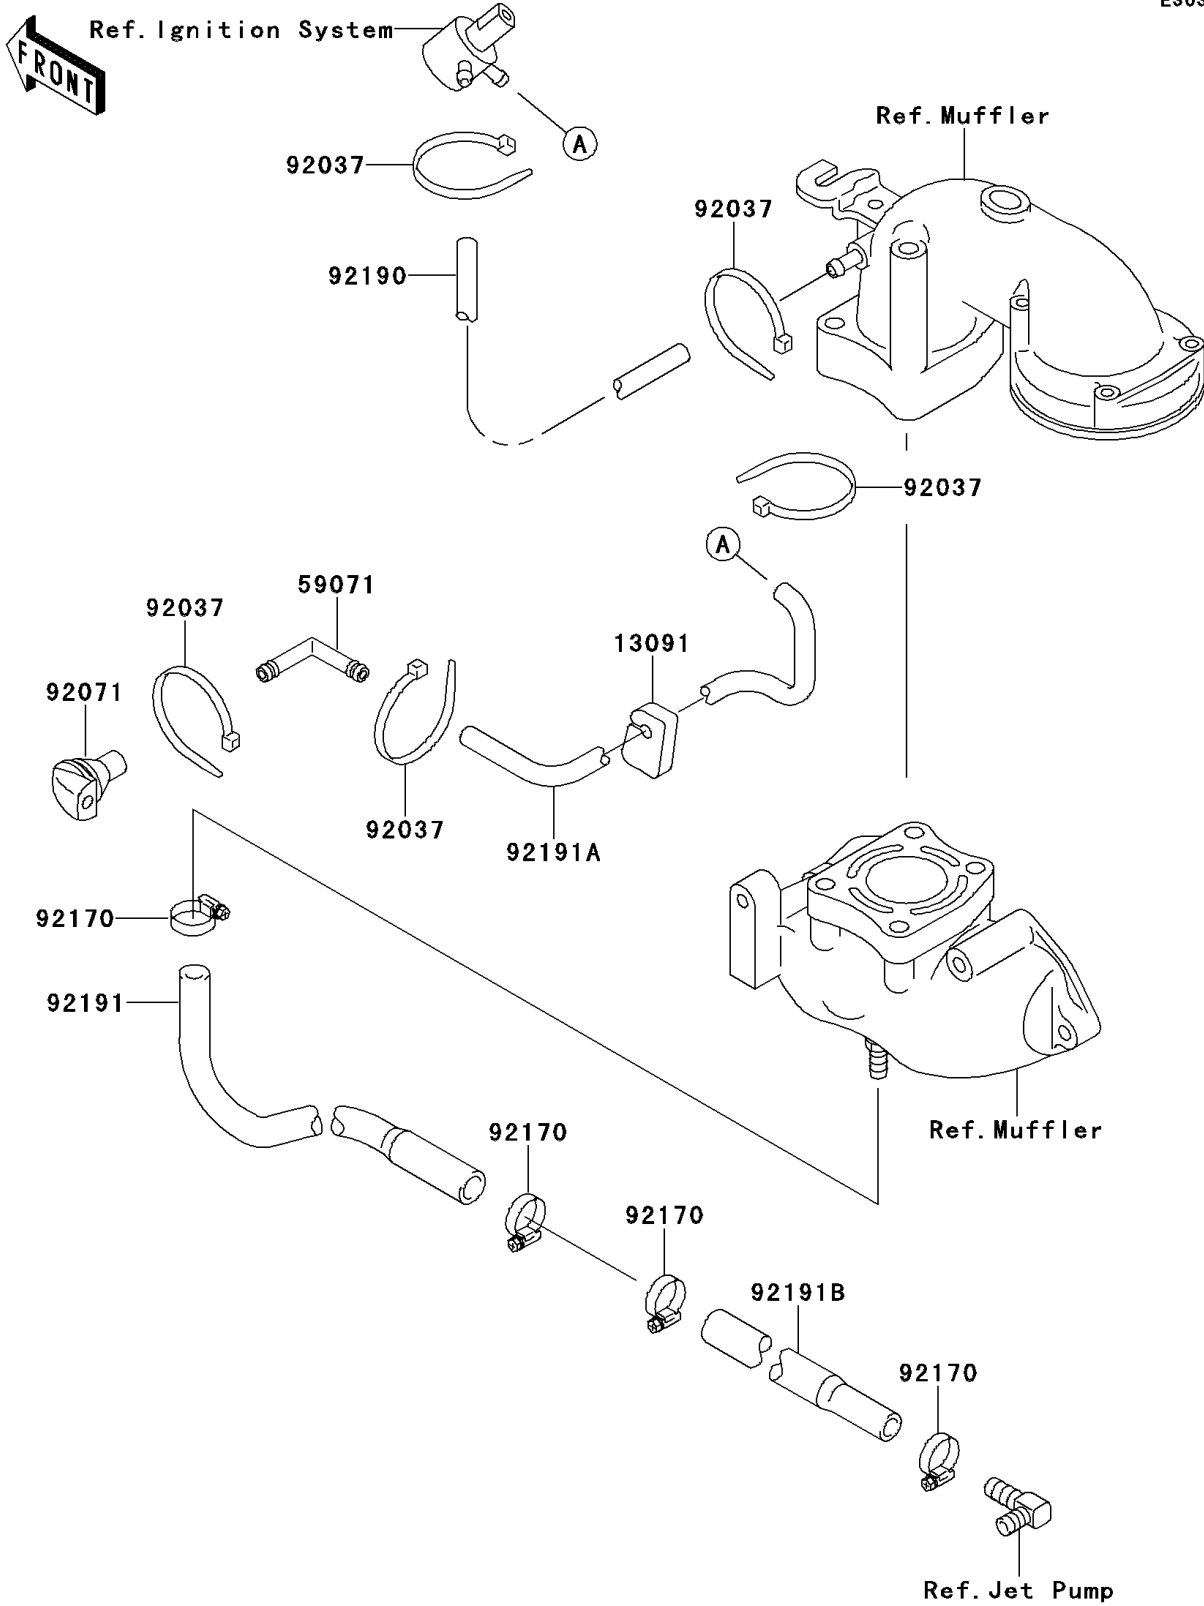

1997 SS PARTS DIAGRAM

Cooling

E3035

1997 SS PARTS LIST

Cooling

ITEM NAME	PART NUMBER	QUANTITY
HOLDER (Ref # 13091)	13091-3712	2
JOINT (Ref # 59071)	59071-3736	1
CLAMP (Ref # 92037)	92037-1173	5
GROMMET (Ref # 92071)	92071-3799	1
CLAMP (Ref # 92170)	92170-3718	4
TUBE,"RETURN",7X12X750 (Ref # 92190)	92190-3985	1
TUBE,HULL-ENGINE (Ref # 92191)	92191-3716	1
TUBE (Ref # 92191A)	92191-3724	1
TUBE,JET PUMP-HULL (Ref # 92191B)	92191-3765	1