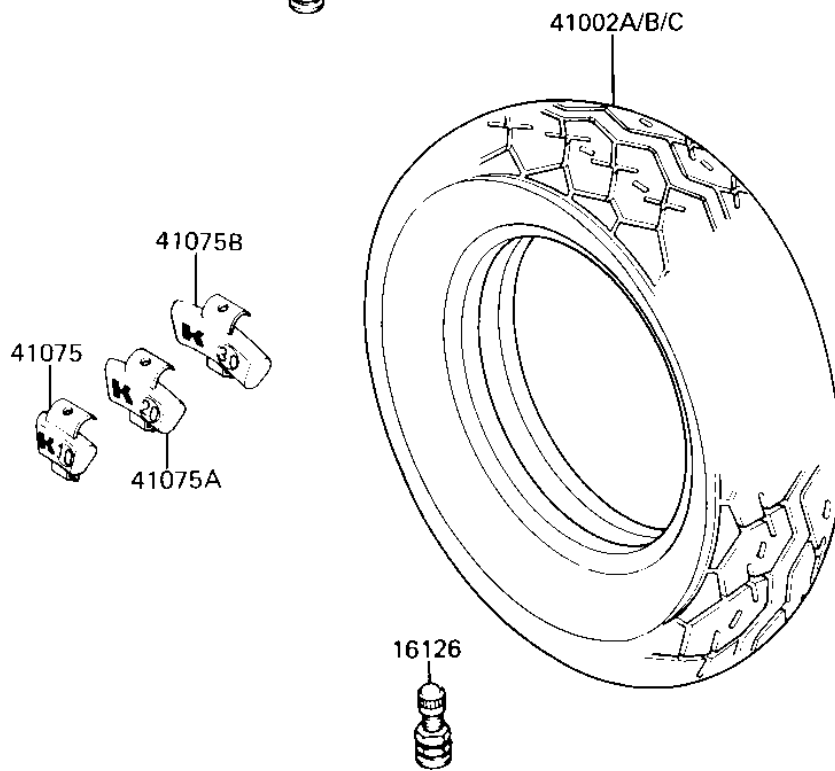

1985 Eliminator PARTS DIAGRAM

TIRES

F2210-0132

1985 Eliminator PARTS LIST

TIRES

ITEM NAME	PART NUMBER	QUANTITY
VALVE (Ref # 16126)	16126-1136	2
TIRE,FR,100/90-18 56H (Ref # 41002)	41002-1513	1
TIRE,RR,160/80-15 74H (Ref # 41002A)	41002-1612	1
TIRE,RR,160/80-15 74H (Ref # 41002C)	41002-1612	1
BALANCER-WHEEL,10G (Ref # 41075)	41075-1014	AR
BALANCER-WHEEL,20G (Ref # 41075A)	41075-1015	AR
BALANCER-WHEEL,30G (Ref # 41075B)	41075-1016	AR