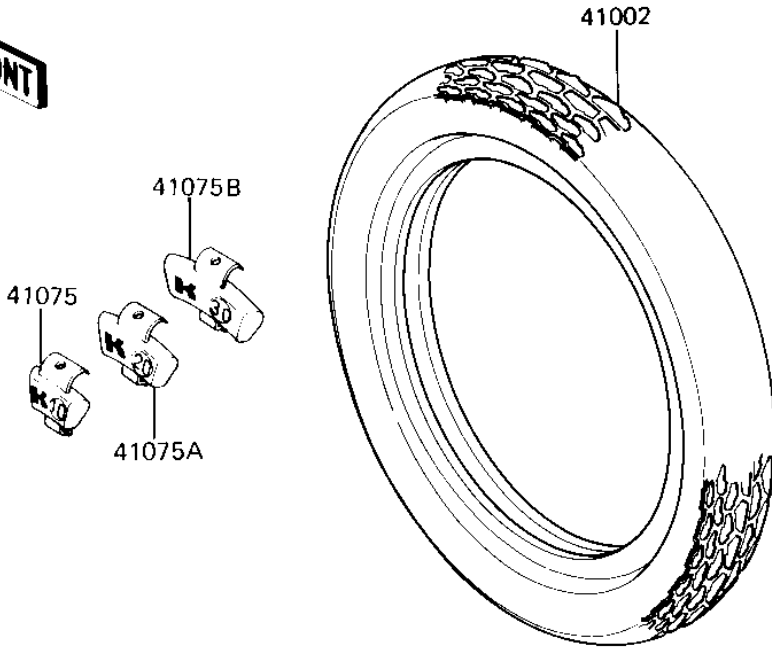

1985 Eliminator PARTS DIAGRAM

TIRES

F2210-0132

1985 Eliminator PARTS LIST

TIRES

ITEM NAME	PART NUMBER	QUANTITY
VALVE (Ref # 16126)	16126-1136	2
TIRE,FR,100/90-18 56H (Ref # 41002)	41002-1513	1
TIRE,RR,160/80-15 74H (Ref # 41002A)	41002-1612	1
TIRE,RR,160/80-15 74H (Ref # 41002C)	41002-1612	1
BALANCER-WHEEL,10G (Ref # 41075)	41075-1014	AR
BALANCER-WHEEL,20G (Ref # 41075A)	41075-1015	AR
BALANCER-WHEEL,30G (Ref # 41075B)	41075-1016	AR