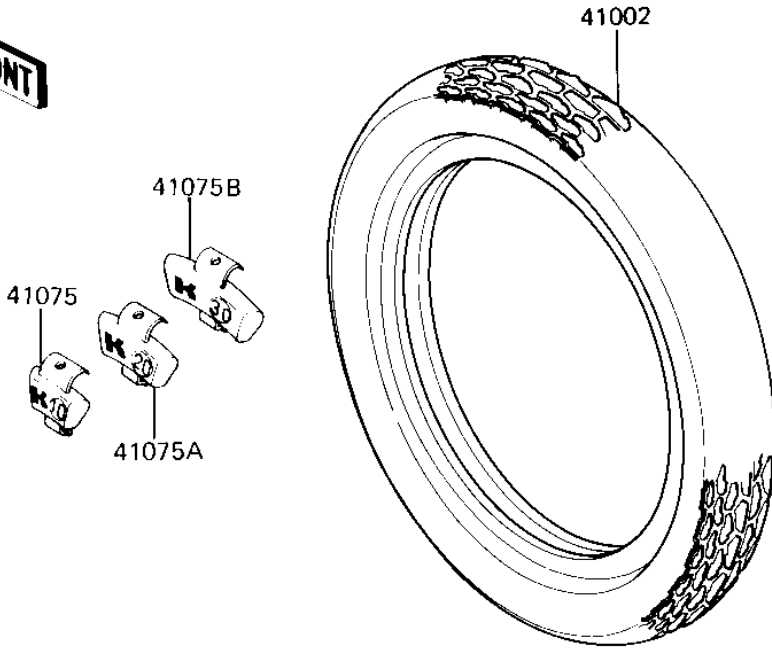

# 1986 Eliminator PARTS DIAGRAM

TIRES

F2210-0132

# 1986 Eliminator PARTS LIST

## TIRES

ITEM NAME	PART NUMBER	QUANTITY
VALVE (Ref # 16126)	16126-1136	2
TIRE,FR,100/90-18 56H (Ref # 41002)	41002-1513	1
TIRE,RR,160/80-15 74H (Ref # 41002B)	41002-1612	1
BALANCER-WHEEL,10G (Ref # 41075)	41075-1014	AR
BALANCER-WHEEL,20G (Ref # 41075A)	41075-1015	AR
BALANCER-WHEEL,30G (Ref # 41075B)	41075-1016	AR