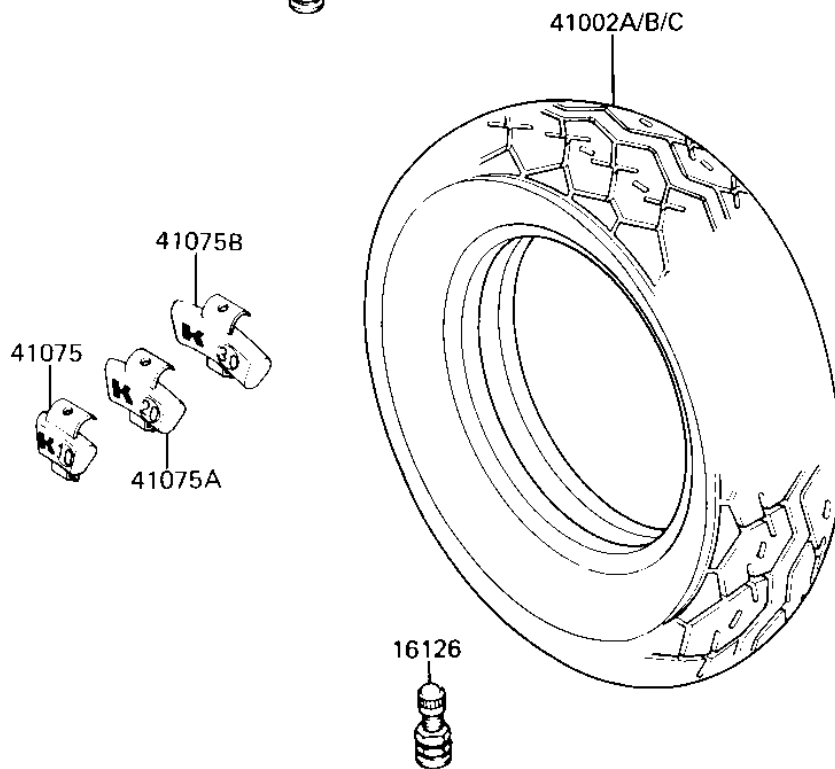

# 1986 Eliminator PARTS DIAGRAM

TIRES

F2210-0132

# 1986 Eliminator PARTS LIST

## TIRES

ITEM NAME	PART NUMBER	QUANTITY
VALVE (Ref # 16126)	16126-1136	2
TIRE,FR,100/90-18 56H (Ref # 41002)	41002-1513	1
TIRE,RR,160/80-15 74H (Ref # 41002B)	41002-1612	1
BALANCER-WHEEL,10G (Ref # 41075)	41075-1014	AR
BALANCER-WHEEL,20G (Ref # 41075A)	41075-1015	AR
BALANCER-WHEEL,30G (Ref # 41075B)	41075-1016	AR