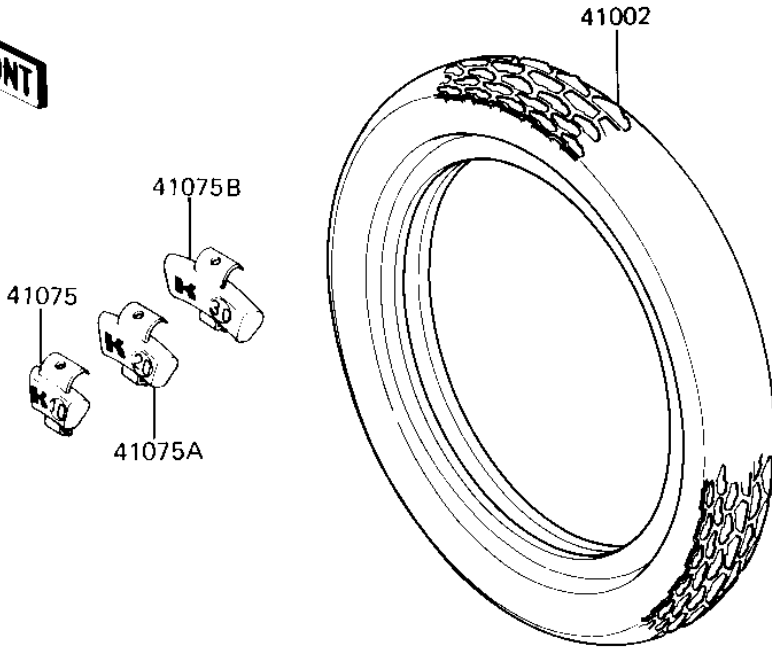

1986 Eliminator PARTS DIAGRAM

TIRES

F2210-0132

1986 Eliminator PARTS LIST

TIRES

ITEM NAME	PART NUMBER	QUANTITY
VALVE (Ref # 16126)	16126-1136	2
TIRE,FR,100/90-18 56H (Ref # 41002)	41002-1513	1
TIRE,RR,160/80-15 74H (Ref # 41002B)	41002-1612	1
BALANCER-WHEEL,10G (Ref # 41075)	41075-1014	AR
BALANCER-WHEEL,20G (Ref # 41075A)	41075-1015	AR
BALANCER-WHEEL,30G (Ref # 41075B)	41075-1016	AR