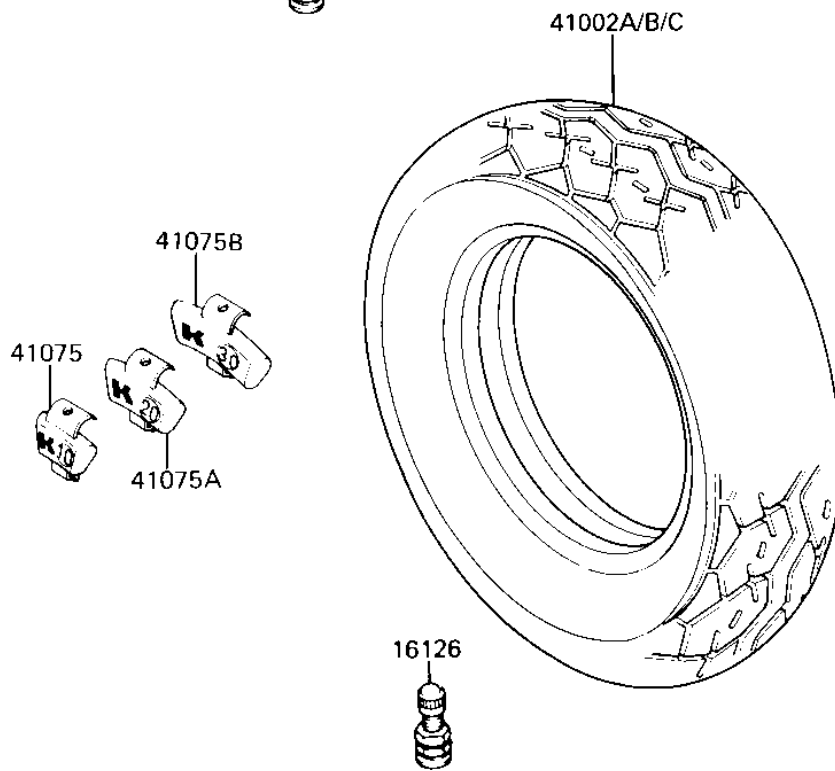

1986 Eliminator PARTS DIAGRAM

TIRES

F2210-0132

1986 Eliminator PARTS LIST

TIRES

ITEM NAME	PART NUMBER	QUANTITY
VALVE (Ref # 16126)	16126-1136	2
TIRE,FR,100/90-18 56H (Ref # 41002)	41002-1513	1
TIRE,RR,160/80-15 74H (Ref # 41002B)	41002-1612	1
BALANCER-WHEEL,10G (Ref # 41075)	41075-1014	AR
BALANCER-WHEEL,20G (Ref # 41075A)	41075-1015	AR
BALANCER-WHEEL,30G (Ref # 41075B)	41075-1016	AR