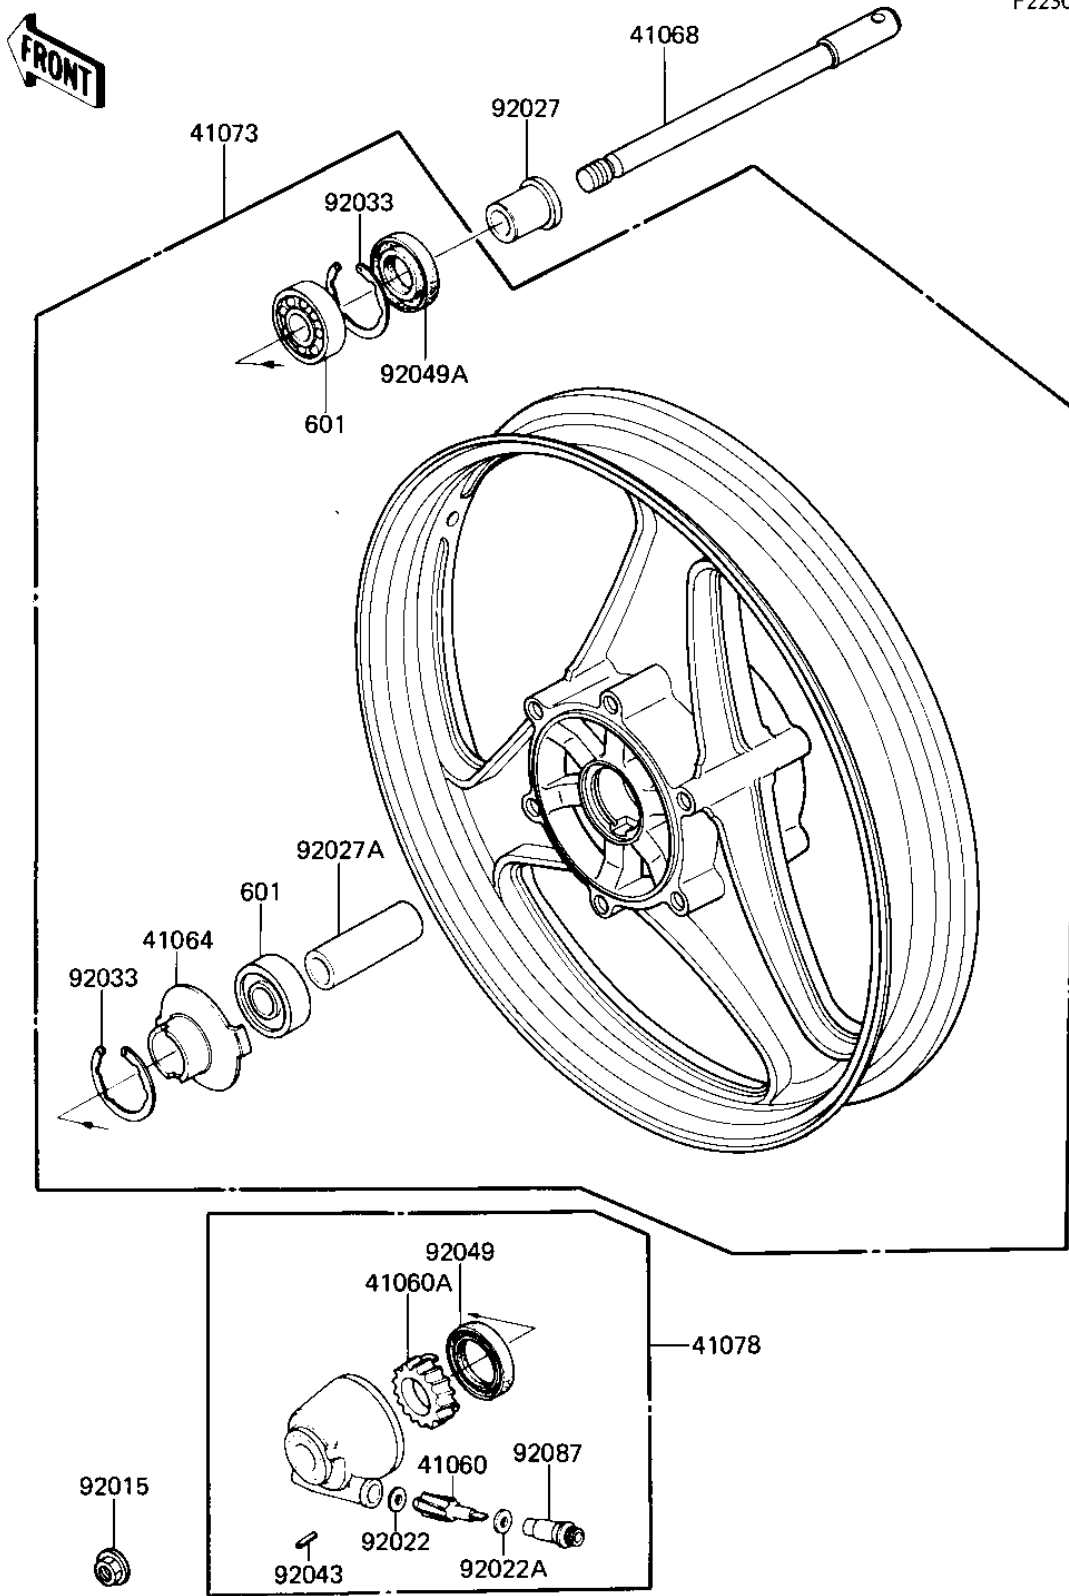

1985 Eliminator PARTS DIAGRAM

FRONT WHEEL/HUB

F2230-0132

1985 Eliminator PARTS LIST

FRONT WHEEL/HUB

ITEM NAME	PART NUMBER	QUANTITY
PINION,SPEEDOMETER,9T (Ref # 41060)	41060-1016	1
GEAR-METER SCREW,25T (Ref # 41060A)	41060-1041	1
RECEIVER,SPEEDOMETER (Ref # 41064)	41064-1006	1
AXLE,FRONT,L=204M/M (Ref # 41068)	41068-1009	1
WHEEL-ASSY,FR,M.GRAY (Ref # 41073)	41073-1315-J9	1
CASE-ASSY-METER GEAR (Ref # 41078)	41078-1027	1
NUT,14MM (Ref # 92015)	92015-1407	1
WASHER THRST SPD PINI (Ref # 92022)	41063-001	1
WASHER THRST SPD PINI (Ref # 92022A)	41063-001	1
COLLAR,FR AXLE L=30MM (Ref # 92027)	92027-1225	1
COLLAR,15.2X22X55 (Ref # 92027A)	92027-1505	1
CIRCLIP,42MM (Ref # 92033)	92033-1041	2
PIN,SPRING (Ref # 92043)	41082-001	1
OIL SEAL,BJN30427-C3 (Ref # 92049)	92049-1057	1
OIL SEAL,AG1144AO (Ref # 92049A)	92049-1058	1
BUSHING,METER GEAR (Ref # 92087)	92087-1002	1
UNAVAILABLE IN PRICE BOOK (Ref # 601)	601B63020	2