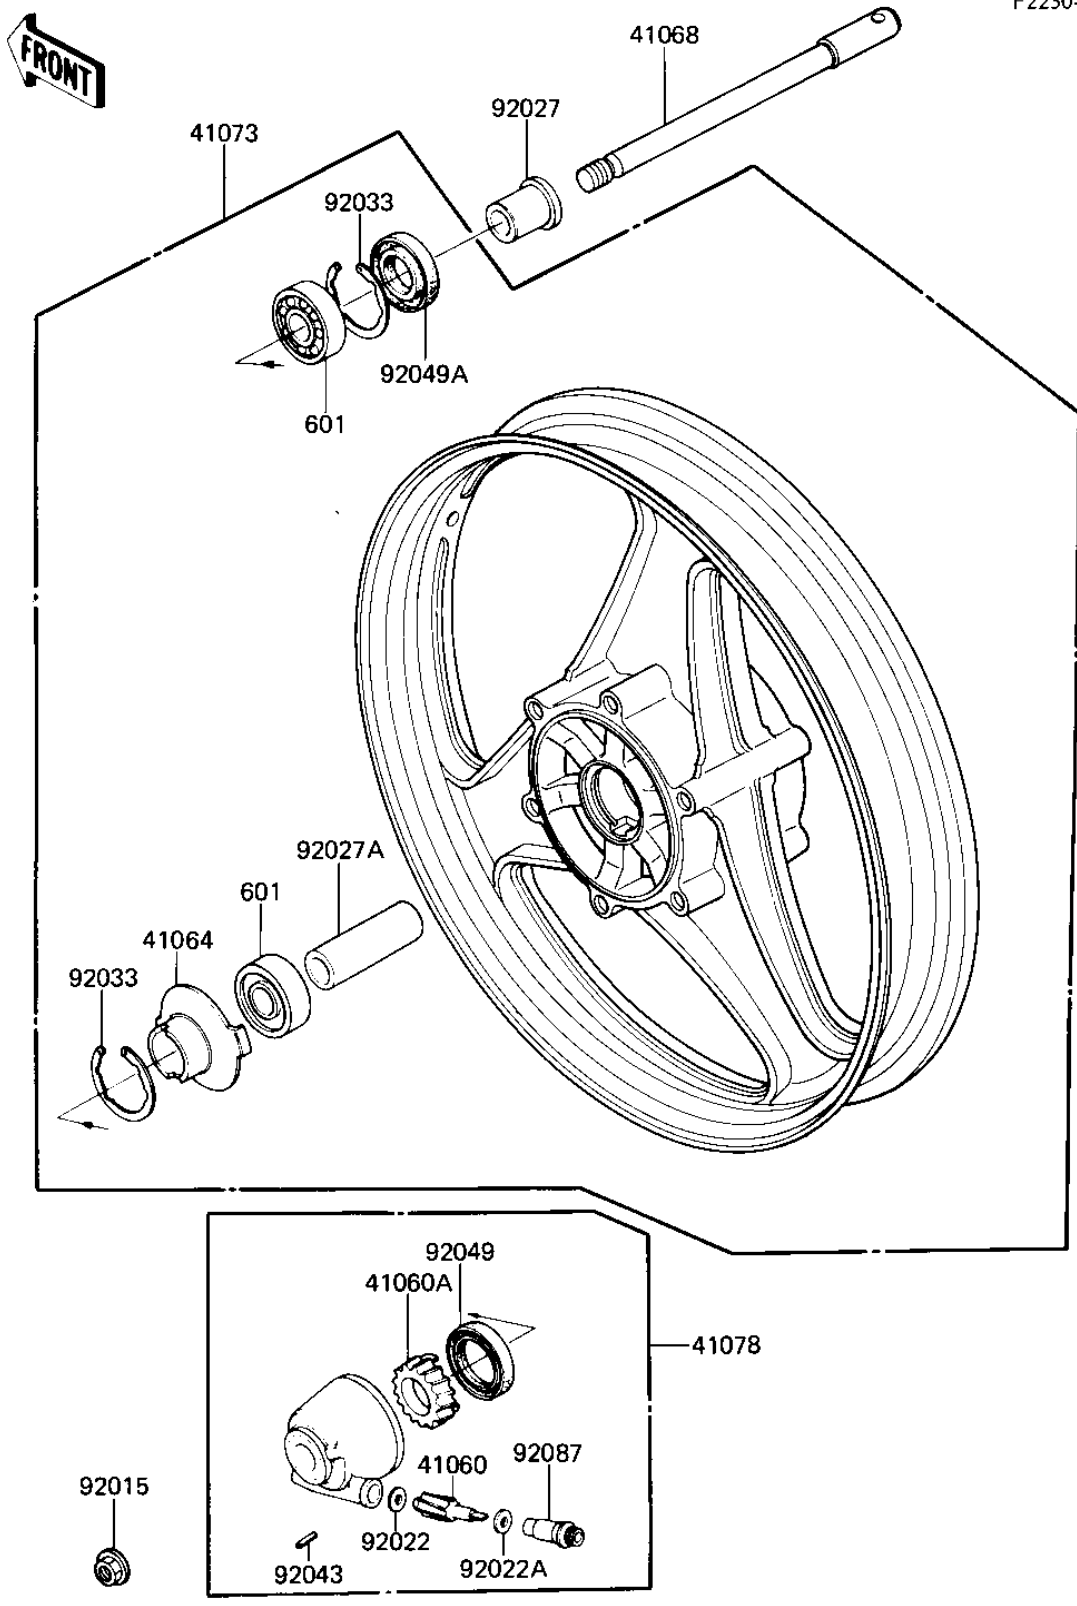

1986 Eliminator PARTS DIAGRAM

FRONT WHEEL/HUB

F2230-0132

1986 Eliminator PARTS LIST

FRONT WHEEL/HUB

ITEM NAME	PART NUMBER	QUANTITY
PINION,SPEEDOMETER,9T (Ref # 41060)	41060-1016	1
GEAR-METER SCREW,25T (Ref # 41060A)	41060-1041	1
RECEIVER,SPEEDOMETER (Ref # 41064)	41064-1006	1
AXLE,FRONT,L=204M/M (Ref # 41068)	41068-1009	1
WHEEL-ASSY,FR,M.GRAY (Ref # 41073)	41073-1315-J9	1
CASE-ASSY-METER GEAR (Ref # 41078)	41078-1027	1
NUT,14MM (Ref # 92015)	92015-1407	1
WASHER THRST SPD PINI (Ref # 92022)	41063-001	1
WASHER THRST SPD PINI (Ref # 92022A)	41063-001	1
COLLAR,FR AXLE L=30MM (Ref # 92027)	92027-1225	1
COLLAR,15.2X22X55 (Ref # 92027A)	92027-1505	1
CIRCLIP,42MM (Ref # 92033)	92033-1041	2
PIN,SPRING (Ref # 92043)	41082-001	1
OIL SEAL,BJN30427-C3 (Ref # 92049)	92049-1057	1
OIL SEAL,AG1144AO (Ref # 92049A)	92049-1058	1
BUSHING,METER GEAR (Ref # 92087)	92087-1002	1
UNAVAILABLE IN PRICE BOOK (Ref # 601)	601B63020	2