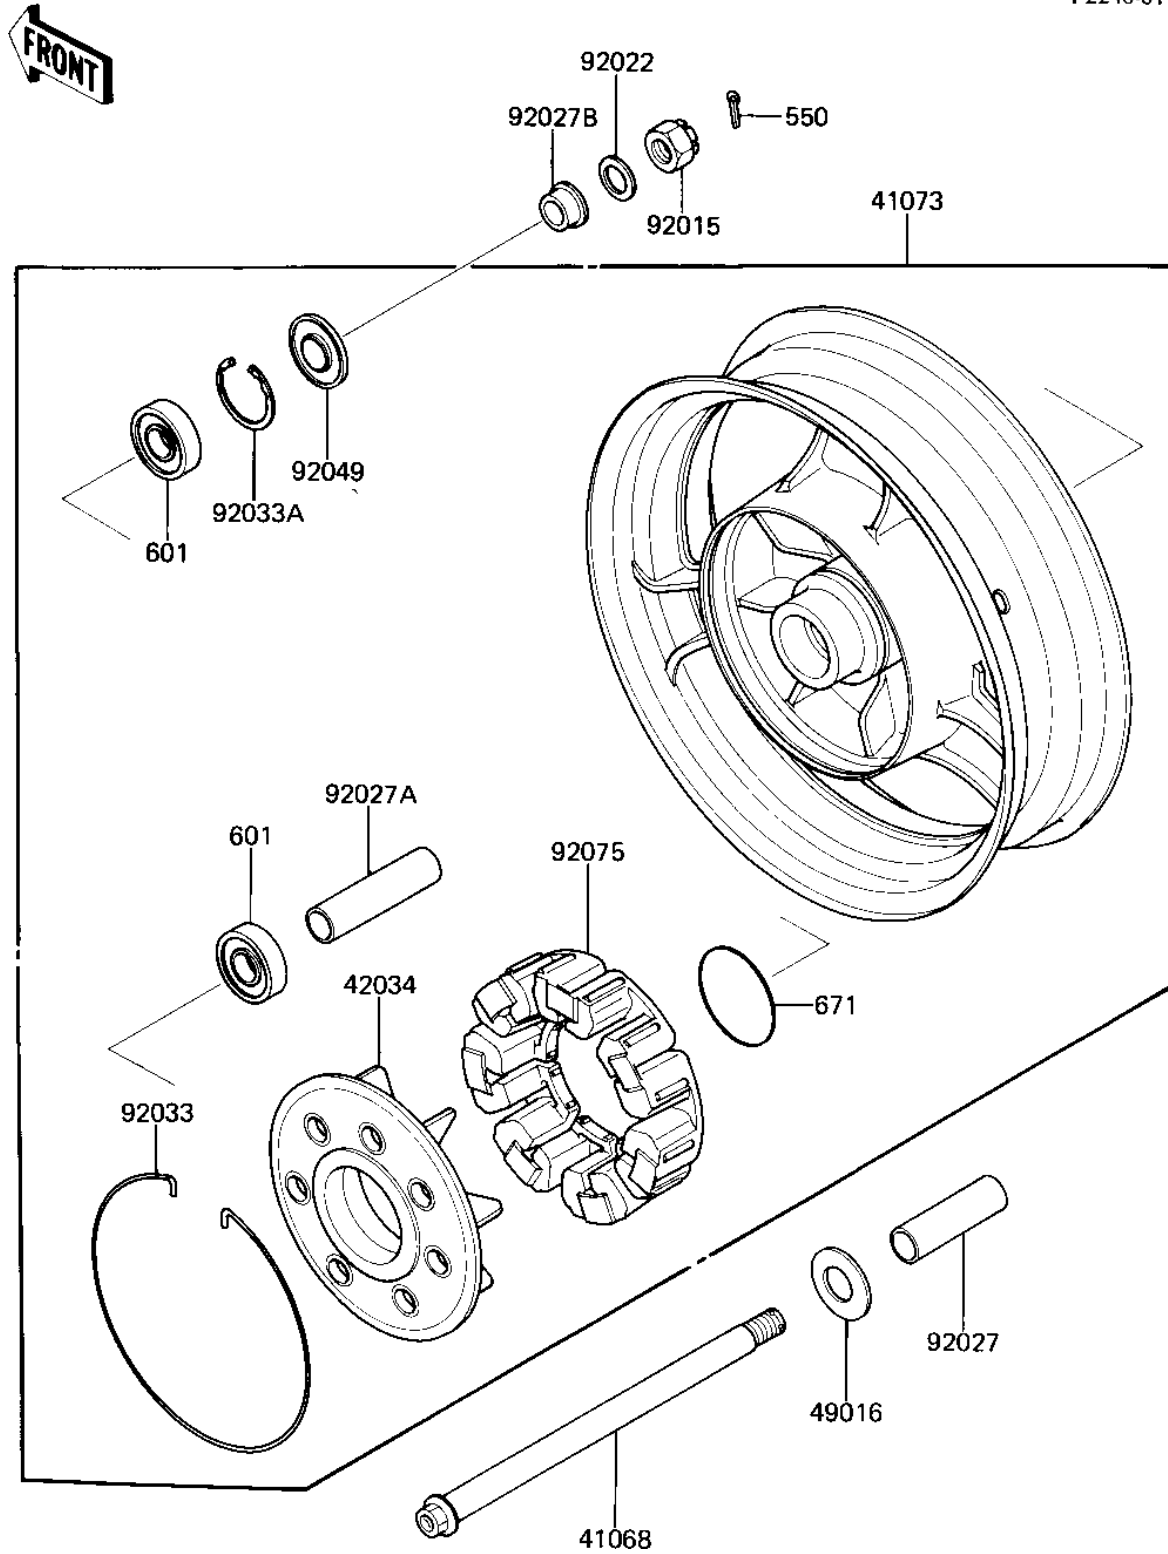

# 1985 Eliminator PARTS DIAGRAM

REAR WHEEL/HUB

F2240-0179

# 1985 Eliminator PARTS LIST

## REAR WHEEL/HUB

ITEM NAME	PART NUMBER	QUANTITY
AXLE,RR (Ref # 41068)	41068-1197	1
WHEEL-ASSY,RR,M.GRAY (Ref # 41073)	41073-1316-J9	1
COUPLING,REAR HUB (Ref # 42034)	42034-1011	1
COVER (Ref # 49016)	49016-1019	1
NUT CASTLE,18MM (Ref # 92015)	42045-018	1
WASHER PLAIN 22MM (Ref # 92022)	42046-003	1
COLLAR,20.2X28X89 (Ref # 92027)	92027-1553	1
COLLAR,20.2X28X105.5 (Ref # 92027A)	92027-1901	1
COLLAR,RR AXLE,L=21.5 (Ref # 92027B)	92027-1902	1
RING,SNAP (Ref # 92033)	92033-1019	1
RING,SNAP,56.2M/M (Ref # 92033A)	92033-1043	1
SEAL-OIL (Ref # 92049)	92049-1061	1
DAMPER,REAR HUB,SHOCK (Ref # 92075)	92075-1121	1
PIN-COTTER,4.0X35 (Ref # 550)	550D4035	1
BEARING,BALL,#6304ZZ (Ref # 601)	601B6304ZZ	2
"O" RING,80MM (Ref # 671)	671B2580	1