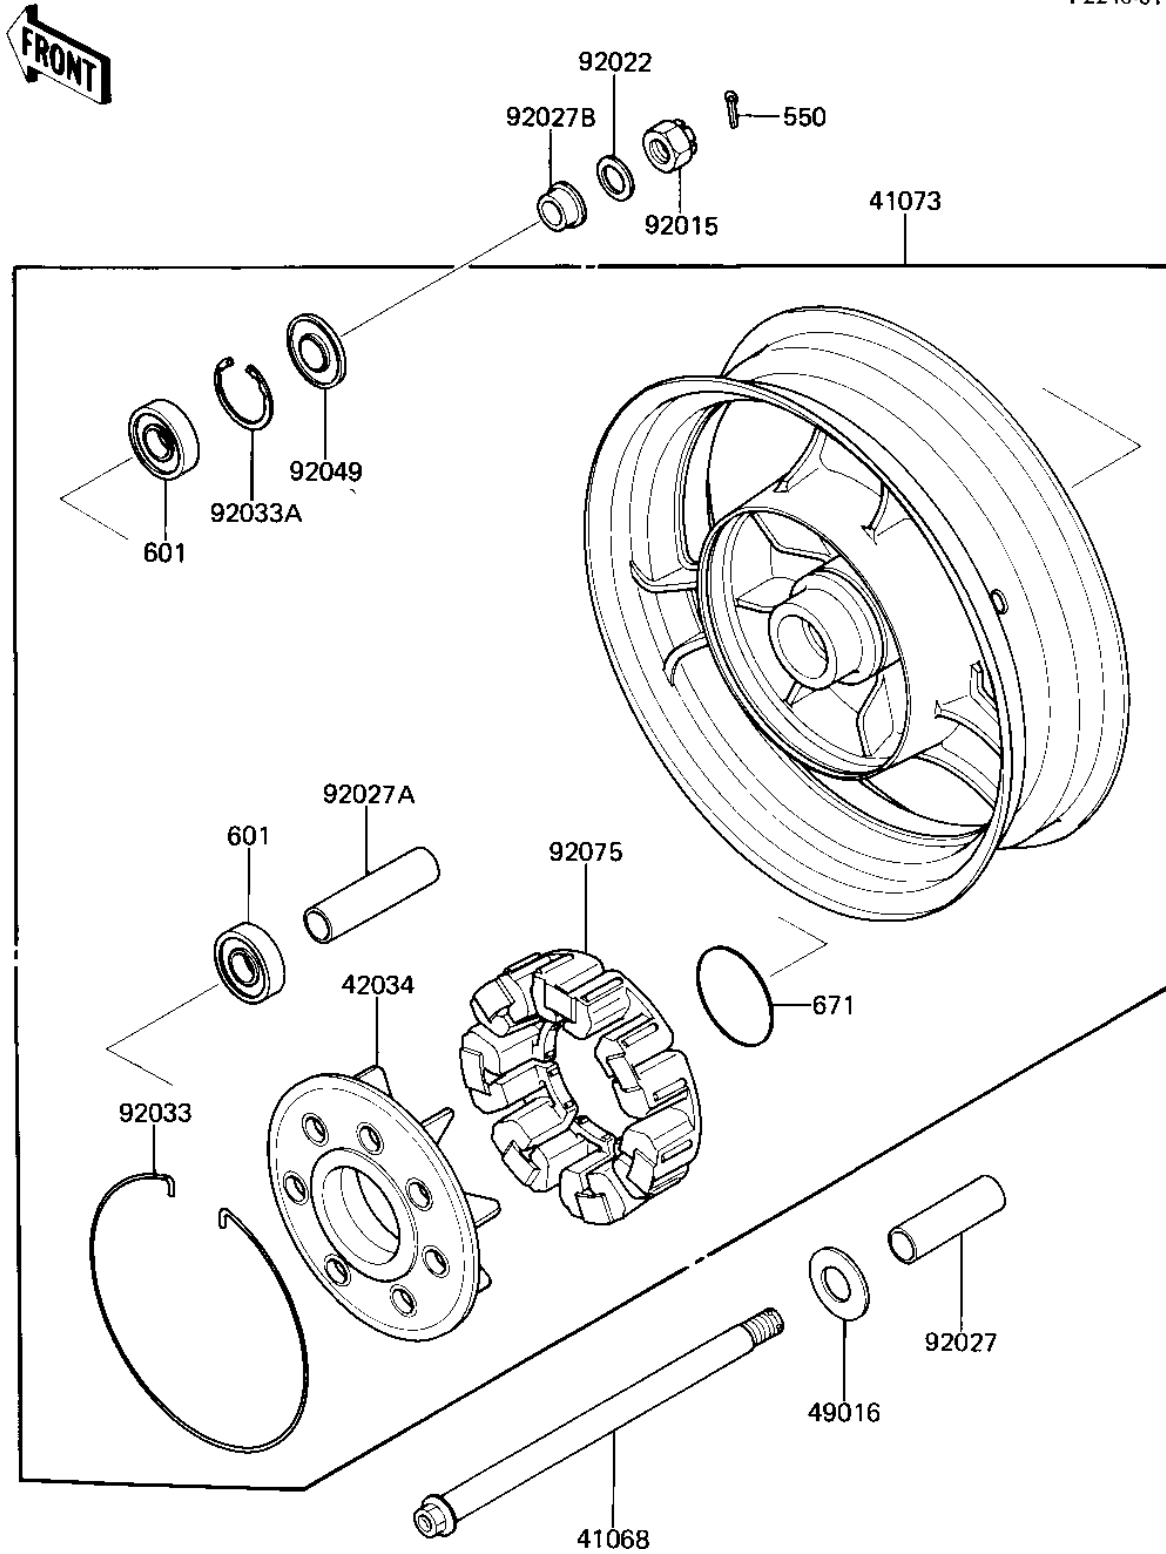

# 1986 Eliminator PARTS DIAGRAM

REAR WHEEL/HUB

F2240-0179

# 1986 Eliminator PARTS LIST

## REAR WHEEL/HUB

ITEM NAME	PART NUMBER	QUANTITY
AXLE,RR (Ref # 41068)	41068-1197	1
WHEEL-ASSY,RR,M.GRAY (Ref # 41073)	41073-1316-J9	1
COUPLING,REAR HUB (Ref # 42034)	42034-1011	1
COVER (Ref # 49016)	49016-1019	1
NUT CASTLE,18MM (Ref # 92015)	42045-018	1
WASHER PLAIN 22MM (Ref # 92022)	42046-003	1
COLLAR,20.2X28X89 (Ref # 92027)	92027-1553	1
COLLAR,20.2X28X105.5 (Ref # 92027A)	92027-1901	1
COLLAR,RR AXLE,L=21.5 (Ref # 92027B)	92027-1902	1
RING,SNAP (Ref # 92033)	92033-1019	1
RING,SNAP,56.2M/M (Ref # 92033A)	92033-1043	1
SEAL-OIL (Ref # 92049)	92049-1061	1
DAMPER,REAR HUB,SHOCK (Ref # 92075)	92075-1121	1
PIN-COTTER,4.0X35 (Ref # 550)	550D4035	1
BEARING,BALL,#6304ZZ (Ref # 601)	601B6304ZZ	2
"O" RING,80MM (Ref # 671)	671B2580	1