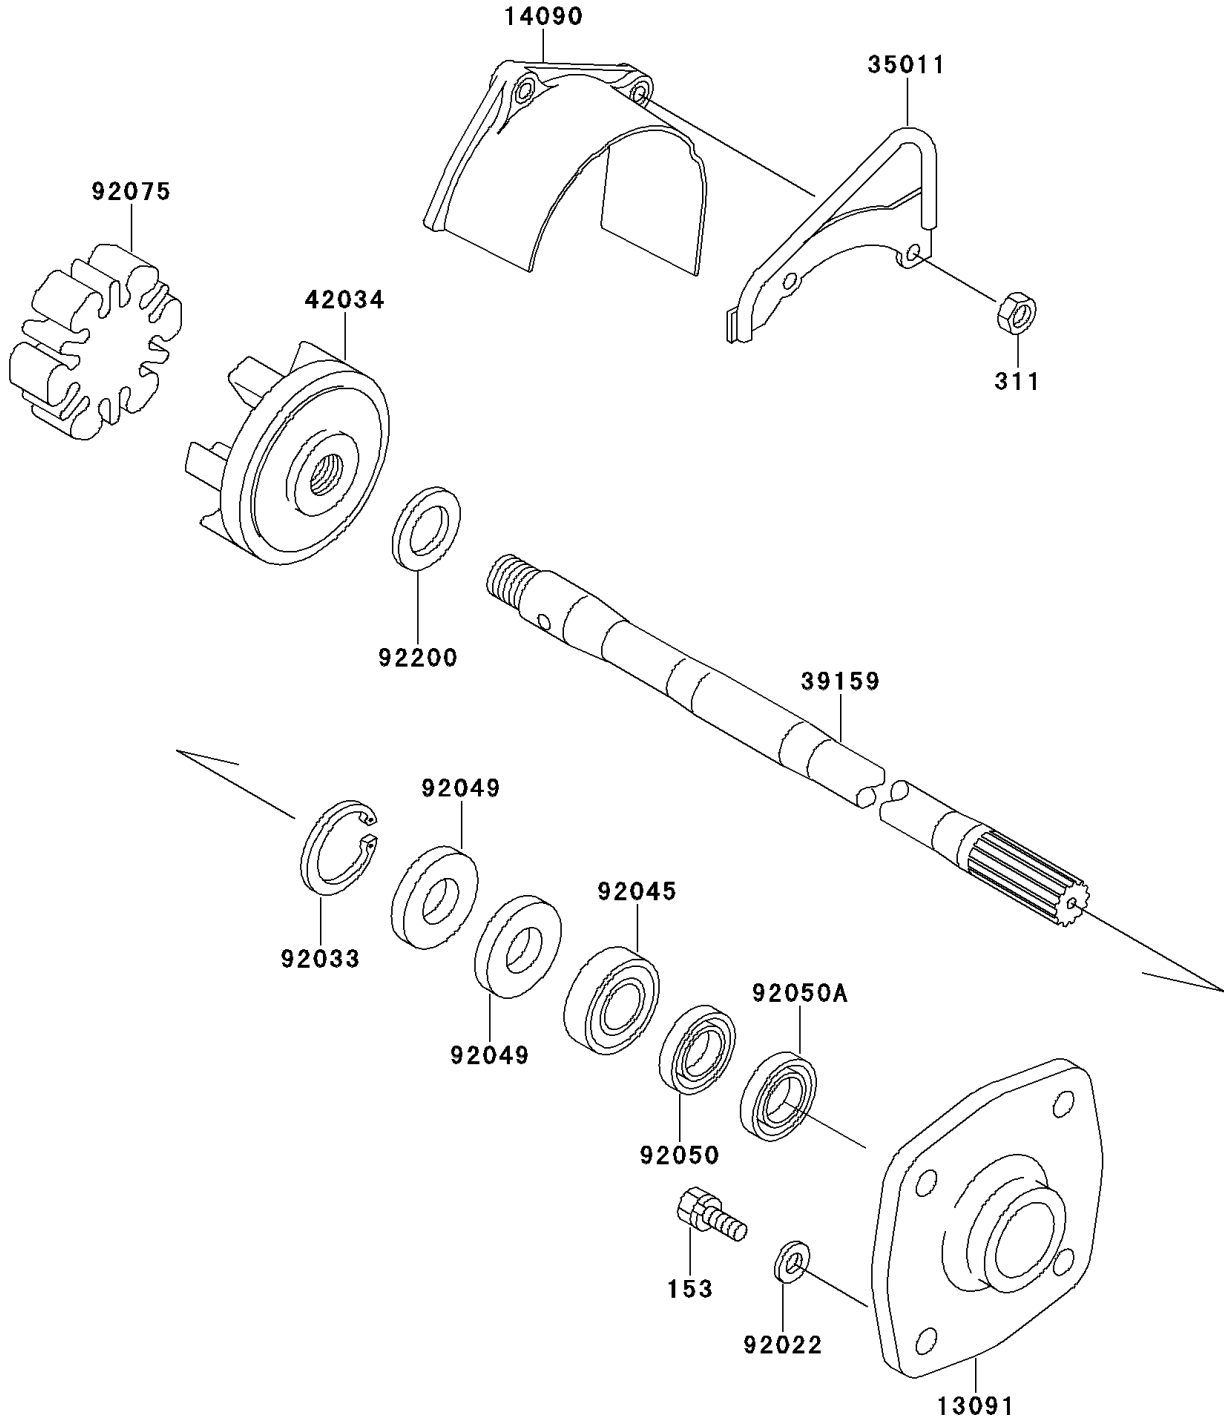

1997 SS PARTS DIAGRAM

Drive Shaft

E3134

1997 SS PARTS LIST

Drive Shaft

ITEM NAME	PART NUMBER	QUANTITY
BOLT-WS-SMALL (Ref # 153)	153R0825	4
NUT-HEX,6MM (Ref # 311)	311R0600	2
HOLDER (Ref # 13091)	13091-3730	1
COVER,COUPLING (Ref # 14090)	14090-3761	1
STAY (Ref # 35011)	35011-3704	1
SHAFT-DRIVE (Ref # 39159)	39159-3717	1
COUPLING (Ref # 42034)	42034-3707	1
WASHER,8.2X18X1.5 (Ref # 92022)	92022-1964	4
RING-SNAP,42MM (Ref # 92033)	92033-3713	1
BEARING-BALL,60042RD (Ref # 92045)	92045-3705	1
SEAL-OIL,S620426 (Ref # 92049)	92049-3707	2
SEAL-OIL,SCY20368 (Ref # 92050)	92050-502	1
SEAL-OIL,SC20367 (Ref # 92050A)	92050-503	1
DAMPER,COUPLING (Ref # 92075)	92075-520	1
WASHER,20X28X2.0 (Ref # 92200)	92200-3731	1