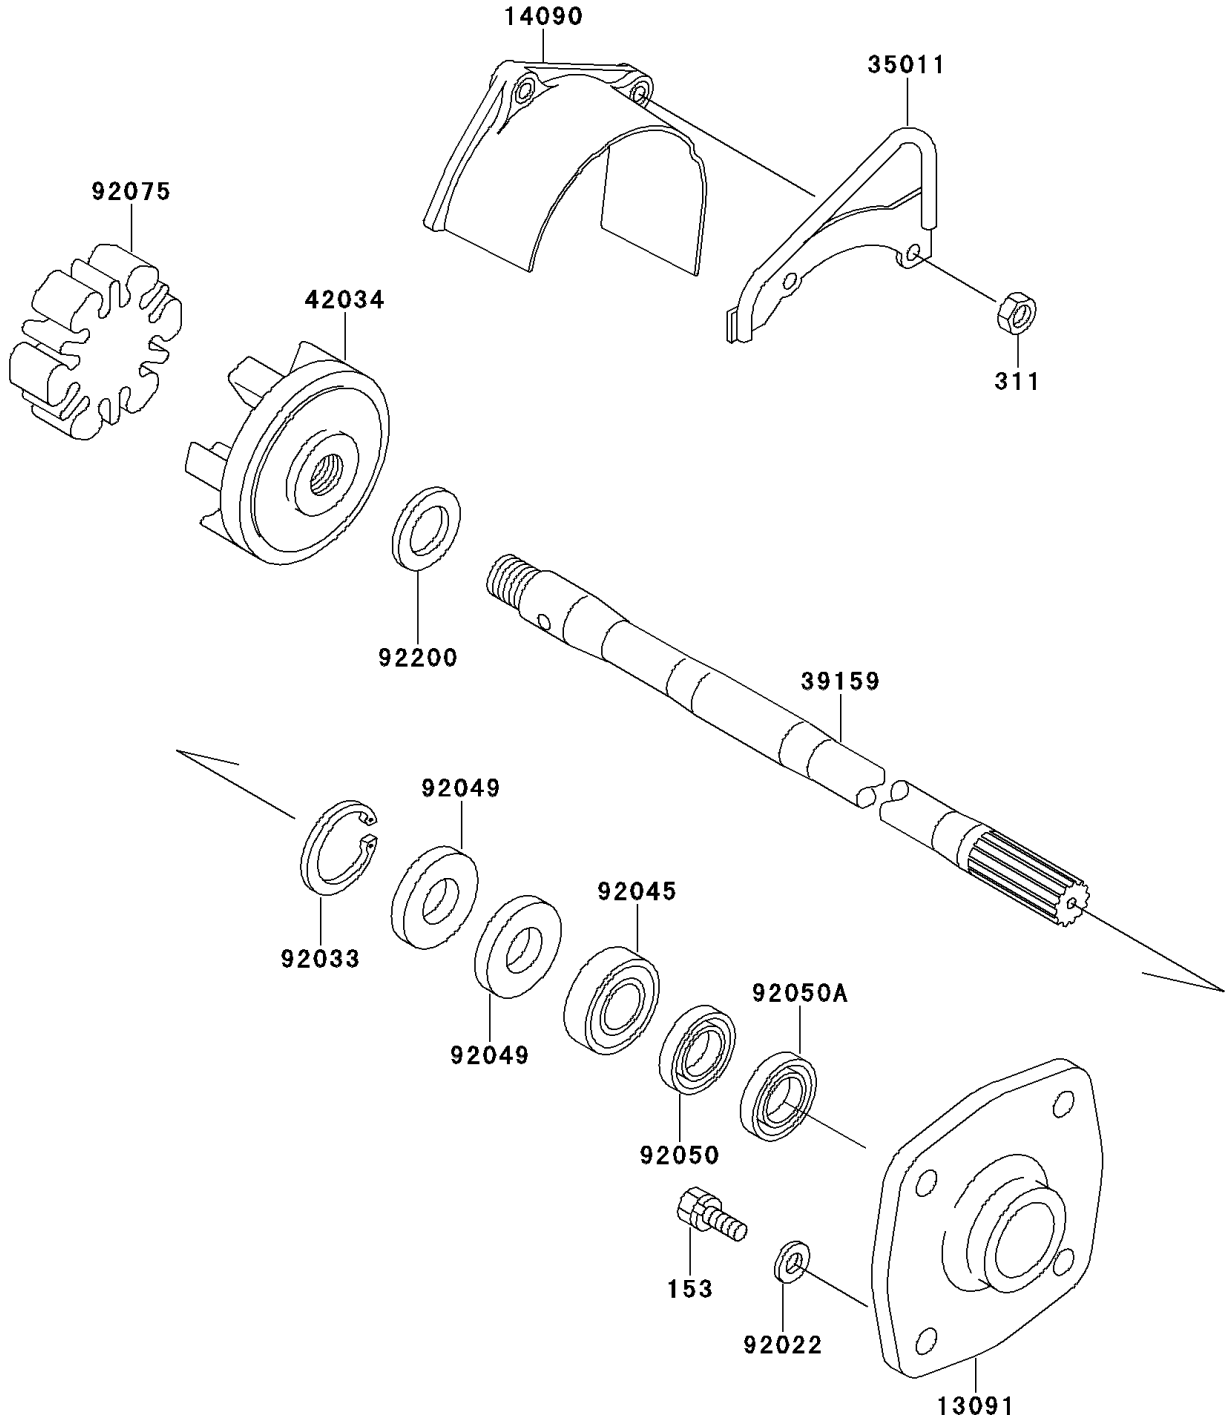

1997 SS PARTS DIAGRAM

Drive Shaft

E3134

1997 SS PARTS LIST

Drive Shaft

ITEM NAME	PART NUMBER	QUANTITY
BOLT-WS-SMALL (Ref # 153)	153R0825	4
NUT-HEX,6MM (Ref # 311)	311R0600	2
HOLDER (Ref # 13091)	13091-3730	1
COVER,COUPLING (Ref # 14090)	14090-3761	1
STAY (Ref # 35011)	35011-3704	1
SHAFT-DRIVE (Ref # 39159)	39159-3717	1
COUPLING (Ref # 42034)	42034-3707	1
WASHER,8.2X18X1.5 (Ref # 92022)	92022-1964	4
RING-SNAP,42MM (Ref # 92033)	92033-3713	1
BEARING-BALL,60042RD (Ref # 92045)	92045-3705	1
SEAL-OIL,S620426 (Ref # 92049)	92049-3707	2
SEAL-OIL,SCY20368 (Ref # 92050)	92050-502	1
SEAL-OIL,SC20367 (Ref # 92050A)	92050-503	1
DAMPER,COUPLING (Ref # 92075)	92075-520	1
WASHER,20X28X2.0 (Ref # 92200)	92200-3731	1