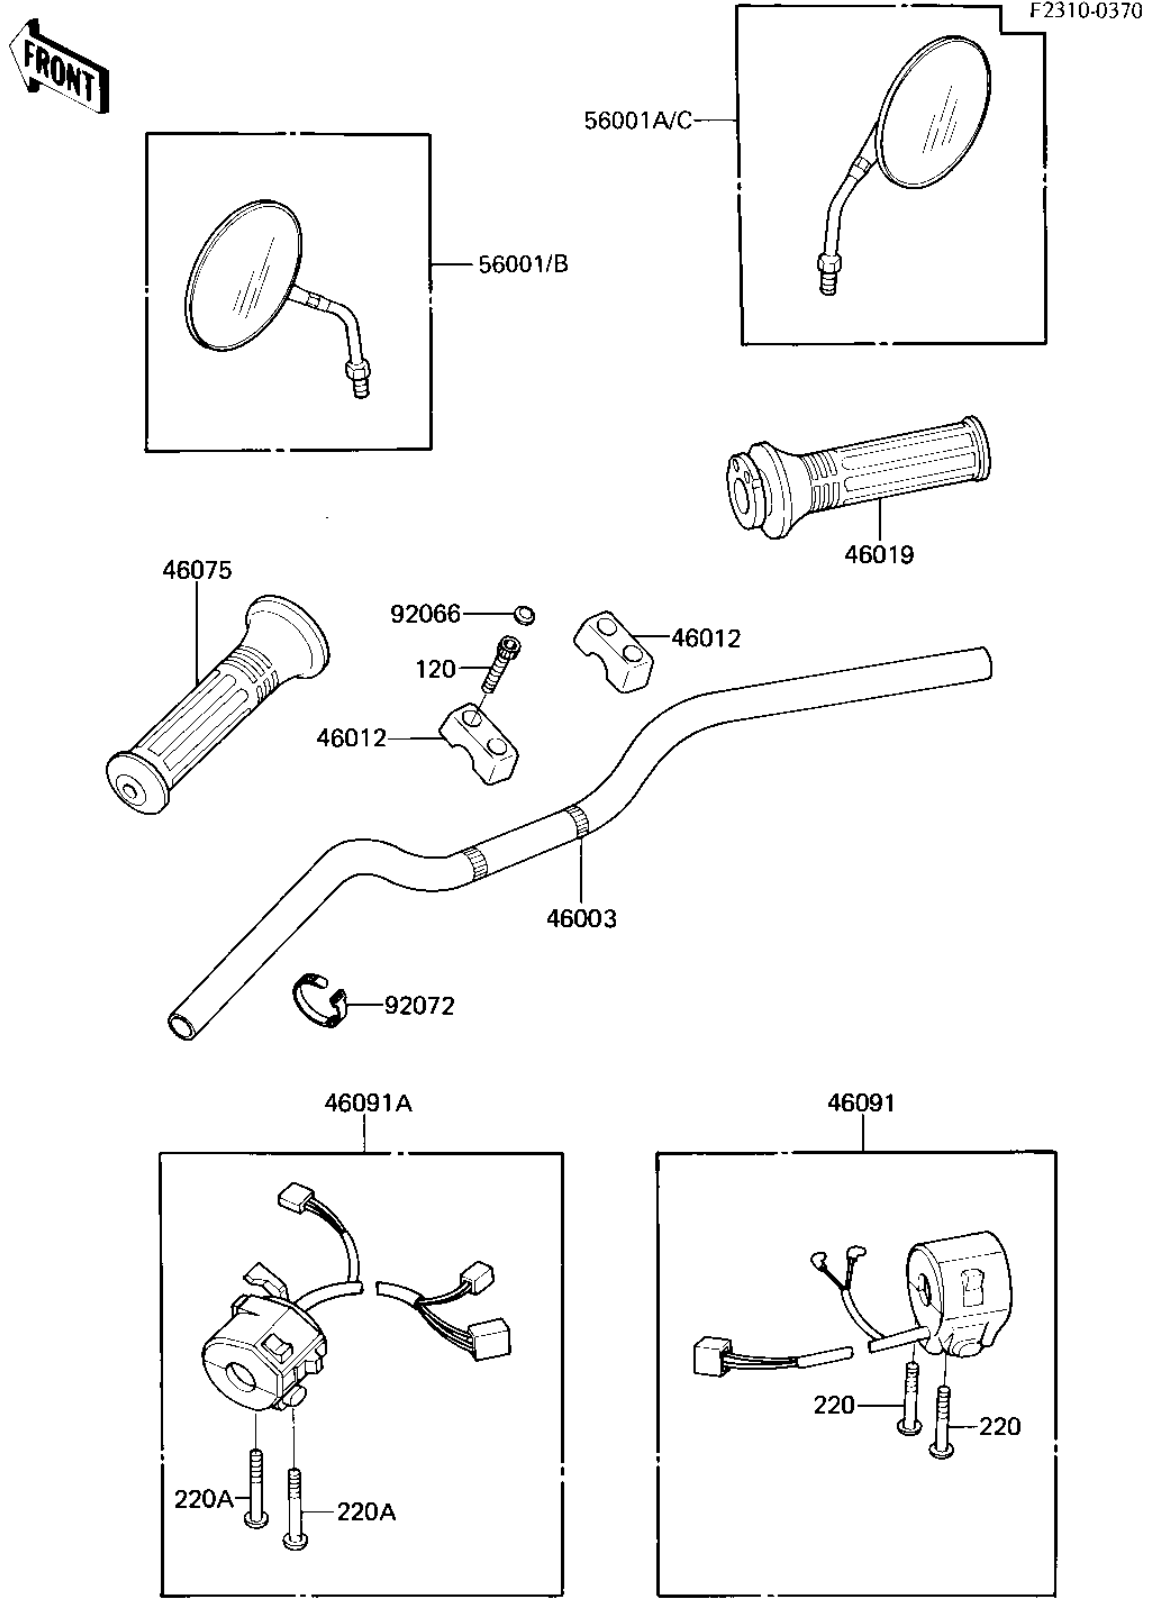

1985 Eliminator PARTS DIAGRAM

HANDLEBAR

1985 Eliminator PARTS LIST

HANDLEBAR

ITEM NAME	PART NUMBER	QUANTITY
HANDLE (Ref # 46003)	46003-1198	1
HOLDER-HANDLE (Ref # 46012)	46012-1137	2
GRIP-ASSY,THROTTLE (Ref # 46019)	46019-1061	1
GRIP,LH (Ref # 46075)	46075-1060	1
HOUSING-ASSY-CONTROL, (Ref # 46091)	46091-1354	1
HOUSING-ASSY-CONTROL, (Ref # 46091A)	46091-1373	1
MIRROR-ASSY,LH (Ref # 56001)	56001-1266	1
MIRROR-ASSY,RH (Ref # 56001A)	56001-1267	1
PLUG,HANDLE HOLDER (Ref # 92066)	92066-1216	4
BAND,MIDDLE (Ref # 92072)	92072-031	2
BOLT-SOCKET,8X30,BLAC (Ref # 120)	120S0830	4
SCREW-PAN-CROS (Ref # 220)	220C0540	2
SCREW-PAN-CROS (Ref # 220A)	220C0545	2