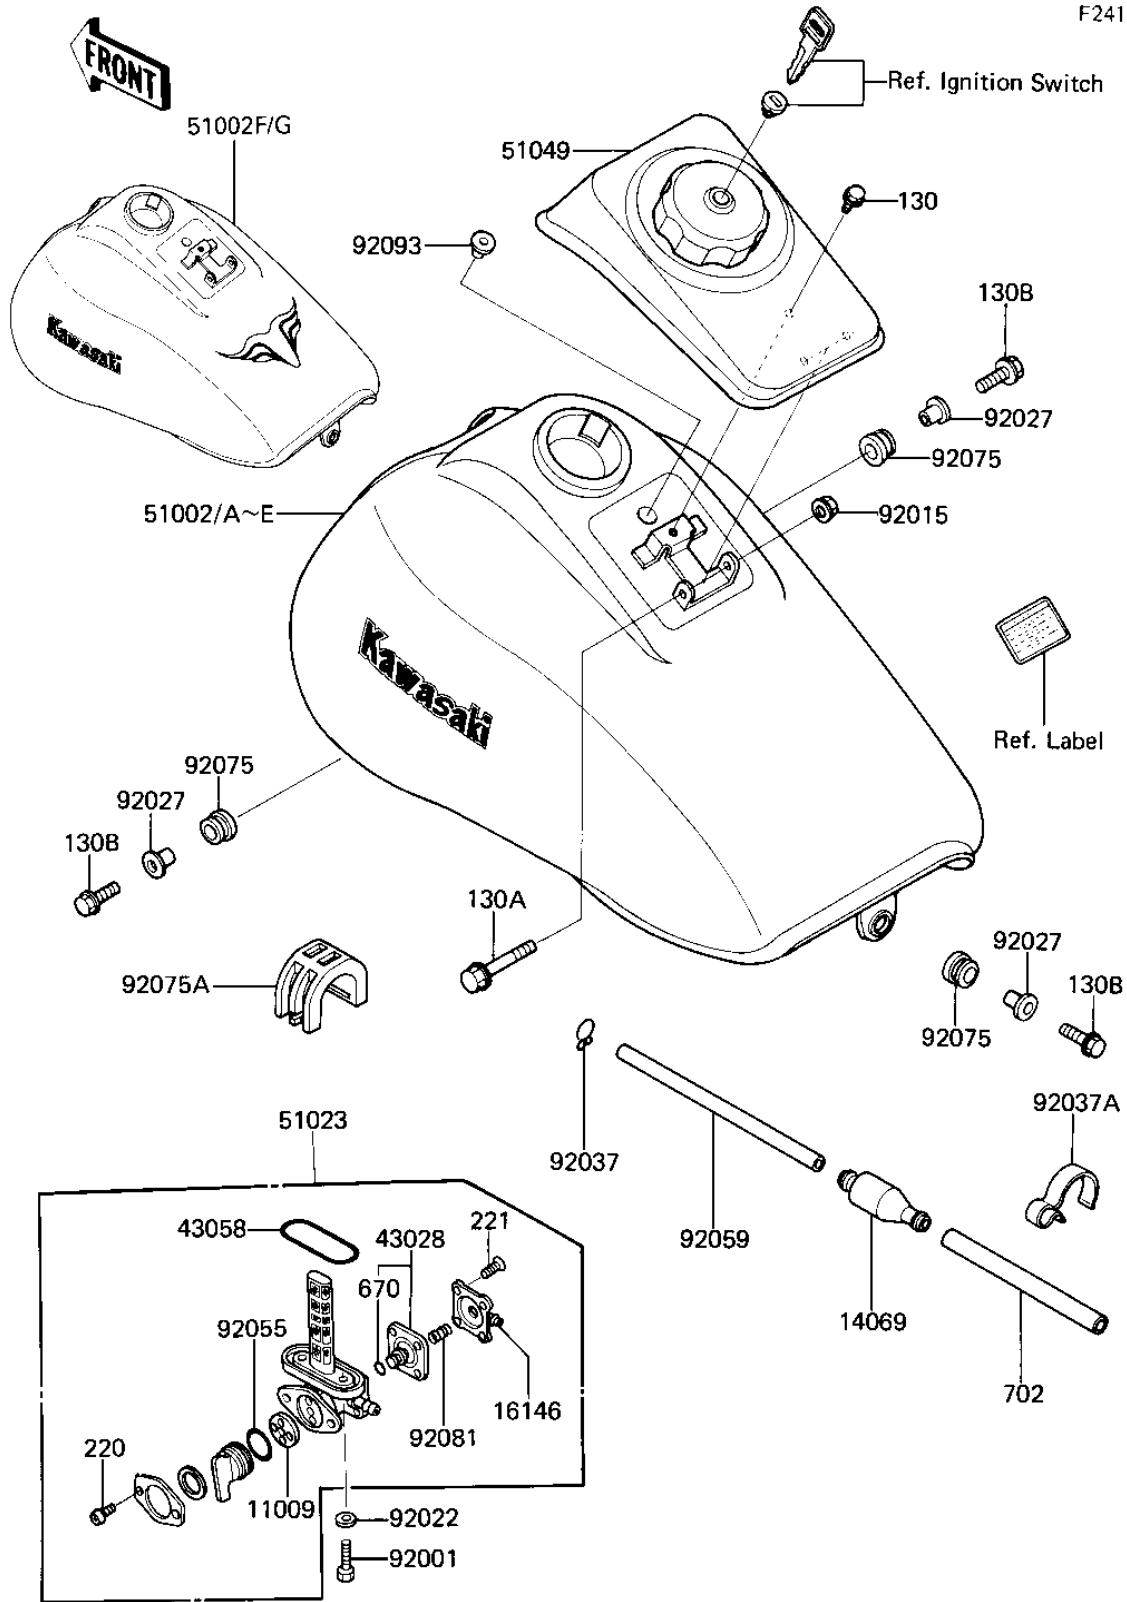

1985 Eliminator PARTS DIAGRAM

FUEL TANK

F2410-0305

1985 Eliminator PARTS LIST

FUEL TANK

ITEM NAME	PART NUMBER	QUANTITY
GASKET,TAP VALVE (Ref # 11009)	11009-1530	1
BREATHER,FUEL TANK (Ref # 14069)	14069-1052	1
COVER ASSY,TAP (Ref # 16146)	16146-1005	1
DIAPHRAGM ASSY,TAP (Ref # 43028)	43028-1015	1
"0" RING (Ref # 43058)	51039-010	1
TANK-COMP-FUEL,EBONY (Canada) (Ref # 51002)	51002-5080-H8	1
TANK-COMP-FUEL,L.RED (Canada) (Ref # 51002A)	51002-5081-7V	1
TANK-COMP-FUEL,EBONY (Ref # 51002B)	51002-5088-H8	1
TANK-COMP-FUEL,EBONY (Ref # 51002C)	51002-5089-H8	1
TANK-COMP-FUEL,L.RED (Ref # 51002D)	51002-5090-7V	1
TANK-COMP-FUEL (Ref # 51002E)	51002-5091-7V	1
TAP-ASSY,FUEL (Ref # 51023)	51023-1116	1
CAP-TANK,FUEL,BLACK (Ref # 51049)	51049-1065-10	1
BOLT,6X20,FUEL TAP (Ref # 92001)	92001-1091	2
NUT,FLANGED,5MM (Ref # 92015)	92015-1259	1
WASHER-PLAIN (Ref # 92022)	92022-183	2
COLLAR (Ref # 92027)	92027-1920	3
CLAMP FUEL PIPE (Ref # 92037)	92037-010	3
CLAMP (Ref # 92037A)	92037-1552	1
"0" RING,TAP LEVER (Ref # 92055)	92055-1027	1
TUBE (Ref # 92059)	92059-1625	1
DAMPER (Ref # 92075)	92075-1057	3
DAMPER,FUEL TANK (Ref # 92075A)	92075-1741	1
SPRING,TAP (Ref # 92081)	92081-1171	1
OIL SEAL,FUEL TANK (Ref # 92093)	92093-1030	1
BOLT-FLANGED (Ref # 130)	130B0510	1
BOLT-FLANGED (Ref # 130A)	130B0550	1
BOLT-FLANGED,6X25 (Ref # 130B)	130J0625	3
SCREW PAN HEAD 3X8 (Ref # 220)	220B0308	2

1985 Eliminator PARTS LIST

FUEL TANK

ITEM NAME	PART NUMBER	QUANTITY
SCREW-CSK-CROS,4X14 (Ref # 221)	221B0414	4
"O" RING,4MM (Ref # 670)	670B1504	1
TUBE,RUBBER,7X10X280 (Ref # 702)	702A07280	1