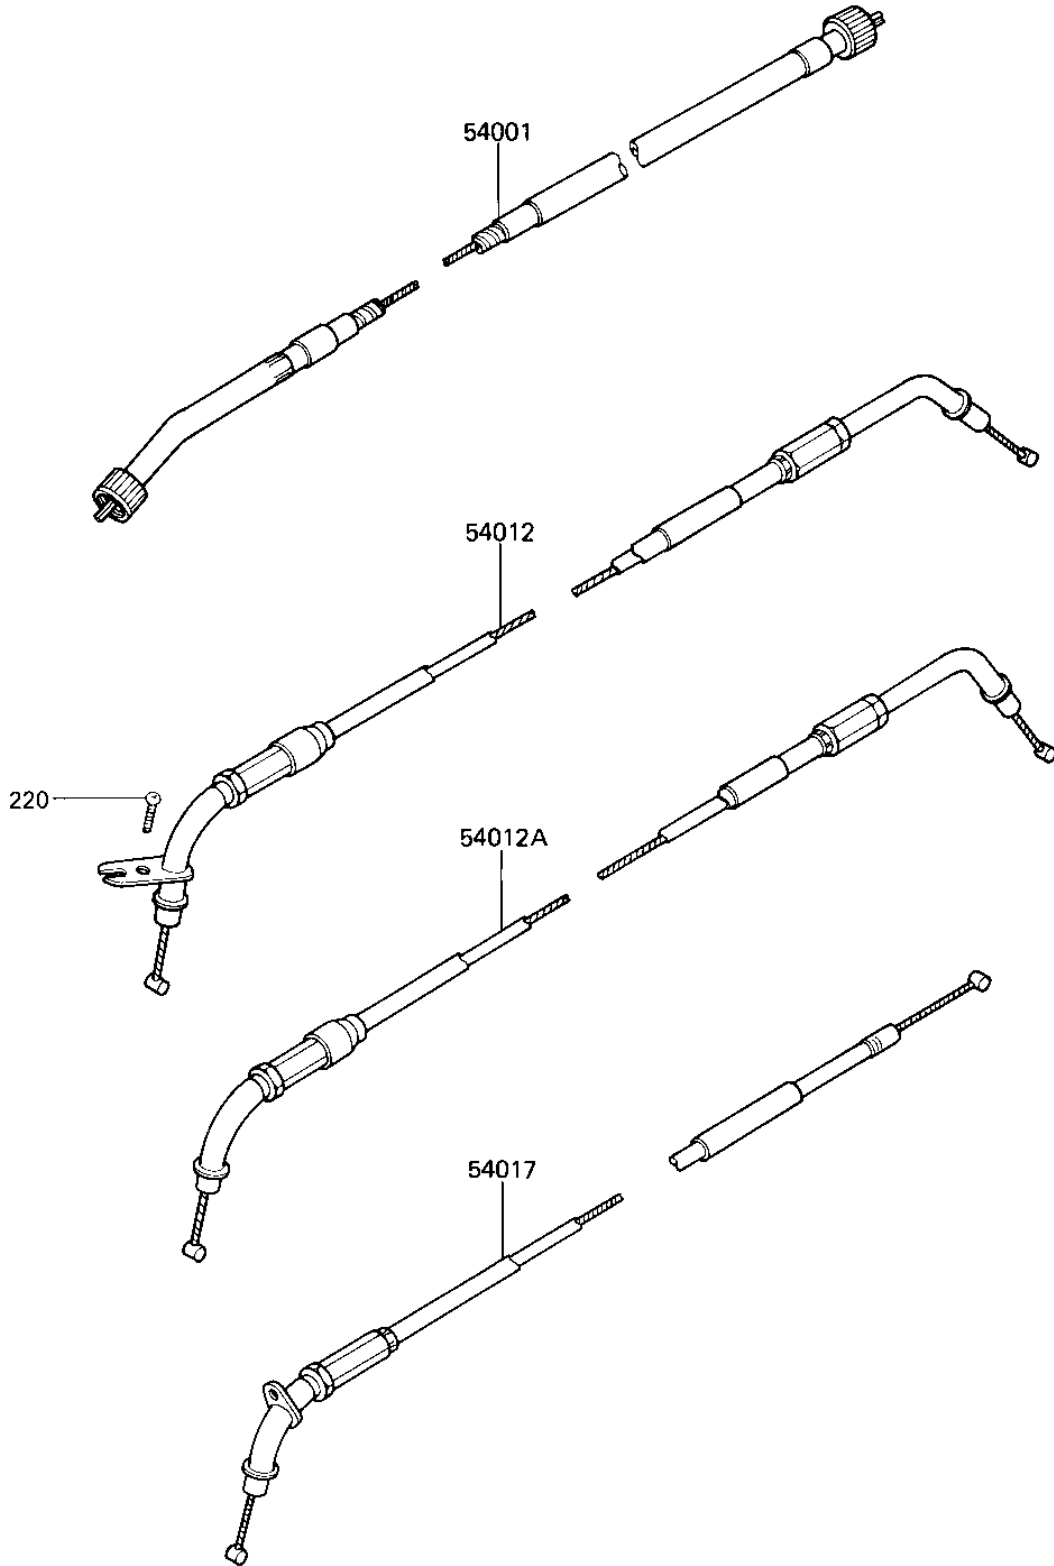

1986 Eliminator PARTS DIAGRAM

CABLES

F2540-0243

1986 Eliminator PARTS LIST

CABLES

ITEM NAME	PART NUMBER	QUANTITY
CABLE-SPEEDOMETER (Ref # 54001)	54001-1117	1
CABLE-THROTTLE,OPENIN (Ref # 54012)	54012-1270	1
CABLE-THROTTLE,CLOSIN (Ref # 54012A)	54012-1271	1
SCREW-PAN-CROSS,5X14 (Ref # 220)	220C0514	1