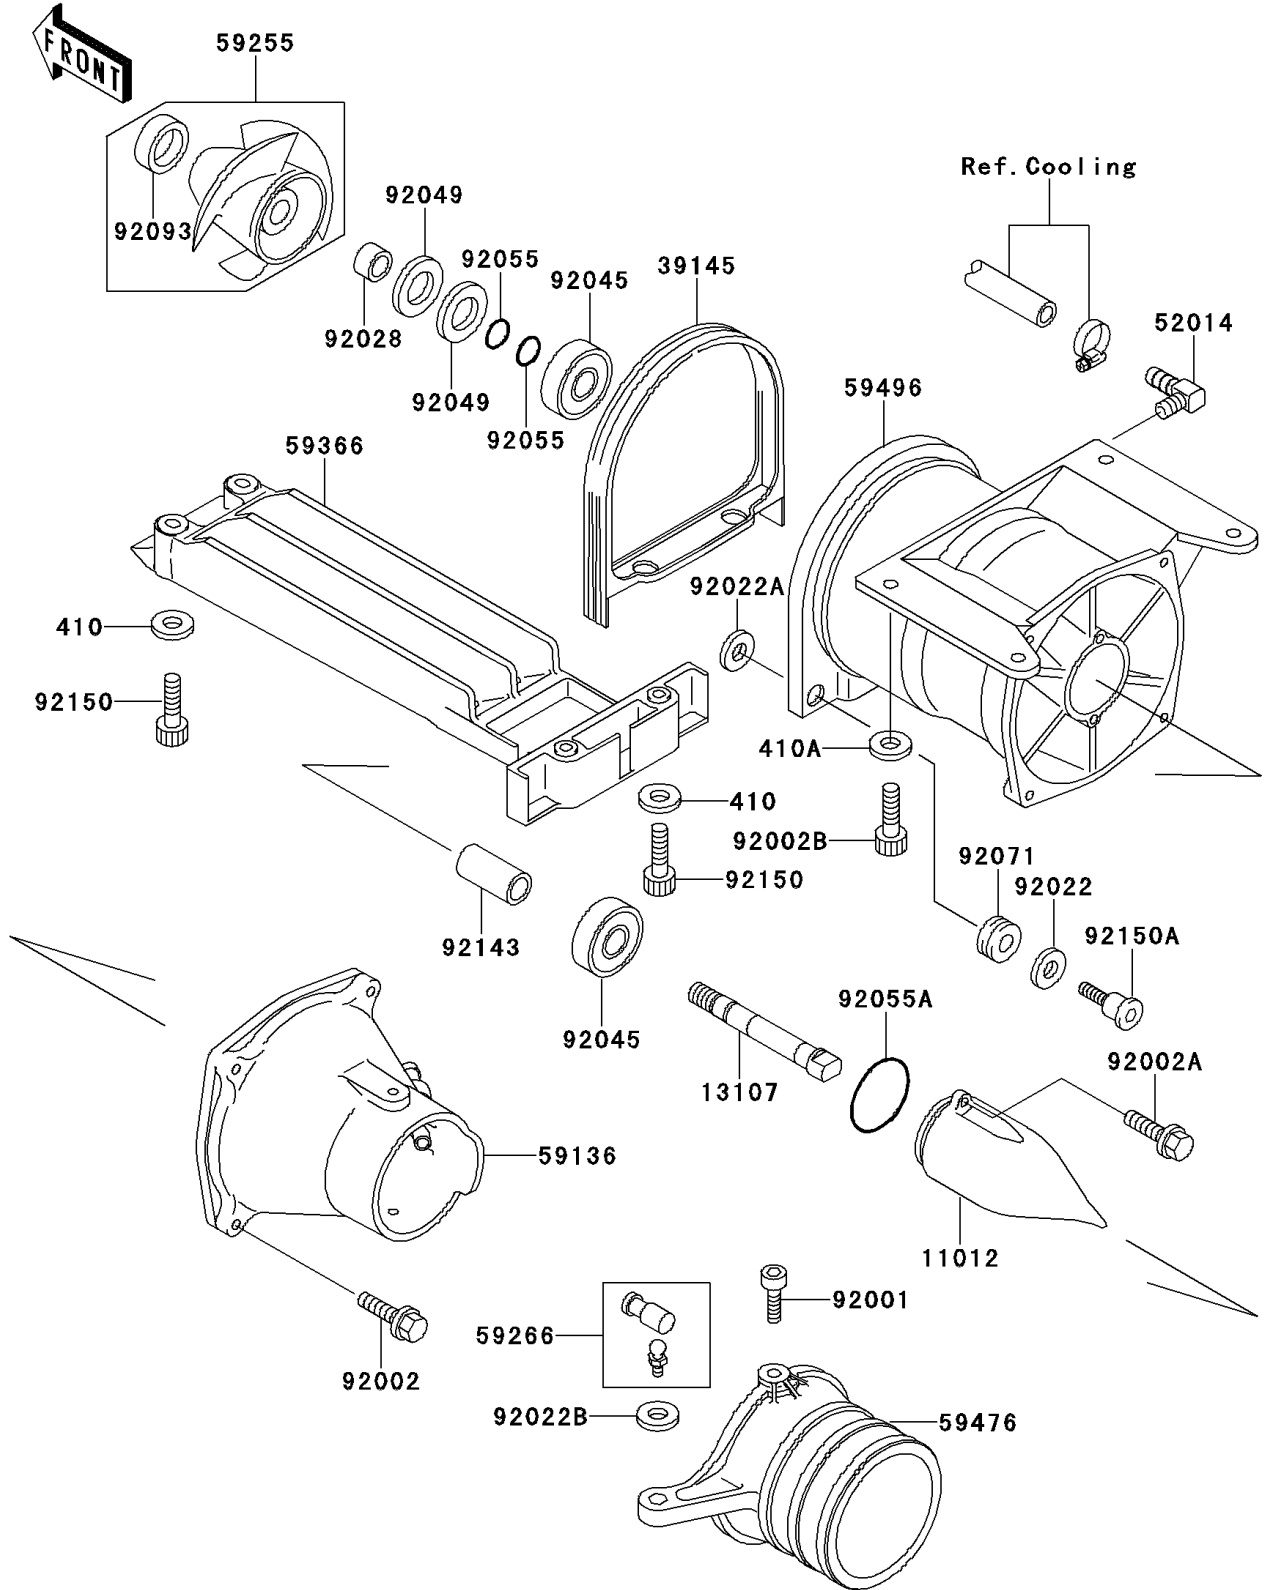

# 1997 SS PARTS DIAGRAM

Jet Pump

E3191

# 1997 SS PARTS LIST

## Jet Pump

ITEM NAME	PART NUMBER	QUANTITY
WASHER-PLAIN-SMALL,6MM (Ref # 410)	410S0600	5
WASHER-PLAIN-SMALL,8MM (Ref # 410A)	410S0800	4
CAP,JET PUMP (Ref # 11012)	11012-3712	1
SHAFT,JET PUMP (Ref # 13107)	13107-3721	1
TRIM-SEAL (Ref # 39145)	39145-3732	1
ELBOW (Ref # 52014)	52014-3708	1
NOZZLE-PUMP (Ref # 59136)	59136-3730	1
IMPELLER-COMP (Ref # 59255)	59255-3710	1
JOINT-BALL (Ref # 59266)	59266-3707	1
GRATE (Ref # 59366)	59366-3714	1
NOZZLE-STRG (Ref # 59476)	59476-3713	1
VANE-GUIDE (Ref # 59496)	59496-3714	1
BOLT,SOCKET,6X11 (Ref # 92001)	92001-3701	2
BOLT,6X30 (Ref # 92002)	92002-3726	4
BOLT,6X16 (Ref # 92002A)	92002-3728	2
BOLT,SOCKET,8X20 (Ref # 92002B)	92002-3771	4
WASHER,6.2X20X2 (Ref # 92022)	92022-3714	2
WASHER,10.2X20X1.5 (Ref # 92022A)	92022-3742	2
WASHER (Ref # 92022B)	92022-567	1
BUSHING,17X25X15 (Ref # 92028)	92028-3717	1
BEARING-BALL,#63032RD (Ref # 92045)	92045-3706	2
SEAL-OIL,TCV-25476 (Ref # 92049)	92049-3711	2
RING-O,13X1.9 (Ref # 92055)	92055-1021	2
RING-O (Ref # 92055A)	92055-3706	1
GROMMET (Ref # 92071)	92071-3716	2
SEAL,JET PUMP (Ref # 92093)	92093-3739	1
COLLAR,17.4X25.4X53 (Ref # 92143)	92143-3708	1
BOLT,SOCKET,6X18 (Ref # 92150)	92150-3795	5
BOLT (Ref # 92150A)	92150-3850	2