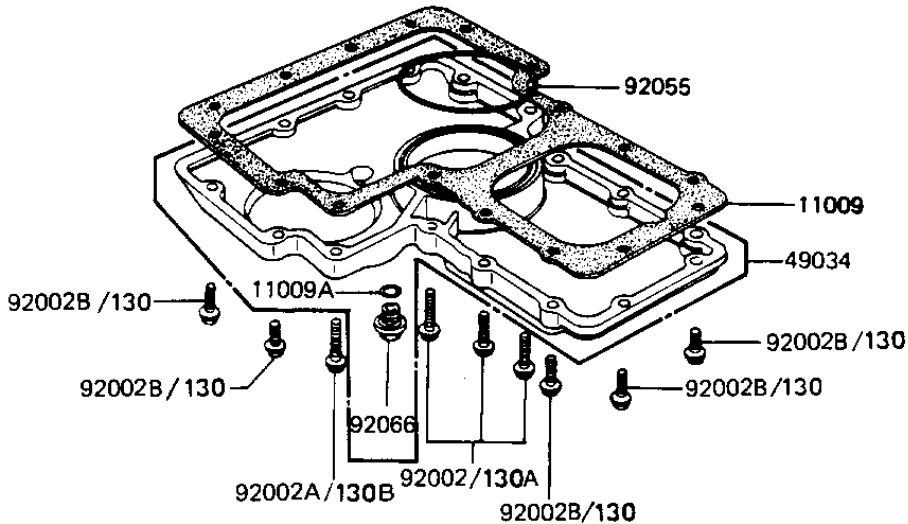

1985 LTD Shaft PARTS DIAGRAM

BREATHER COVER/OIL PAN

E1432-0010

- 11
- 11
- 14
- 49
- 92
- 92
- 92
- 92
- 92
- 92

1985 LTD Shaft PARTS LIST

BREATHER COVER/OIL PAN

ITEM NAME	PART NUMBER	QUANTITY
GASKET,OIL PAN (Ref # 11009)	11060-1074	1
GASKET,DRIN PLUG (Ref # 11009A)	92065-097	1
BODY-BREATHER (Ref # 14070)	14070-1008	1
PAN-OIL (Ref # 49034)	49034-5014	1
BOLT,6X35 (Ref # 92002)	92002-1051	3
BOLT,6X45 (Ref # 92002A)	92002-1088	1
BOLT,6X25 (Ref # 92002B)	92002-1089	13
BOLT,8X72 (Ref # 92002C)	92002-1107	1
"O" RING,91MM (Ref # 92055)	92055-052	2
PLUG,OIL DRAIN,12X15 (Ref # 92066)	92066-1174	1
"O" RING,8MM (Ref # 670)	670B1508	1