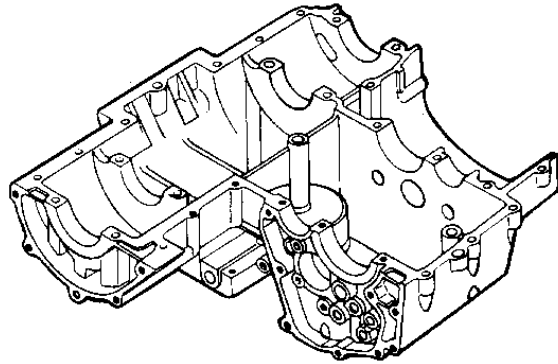

1985 LTD Shaft PARTS DIAGRAM

BREATHER COVER/OIL PAN

E1432-0010

- 11
- 11
- 14
- 49
- 92
- 92
- 92
- 92
- 92
- 92

1985 LTD Shaft PARTS LIST

BREATHER COVER/OIL PAN

ITEM NAME	PART NUMBER	QUANTITY
GASKET,OIL PAN (Ref # 11009)	11060-1074	1
GASKET,DRIN PLUG (Ref # 11009A)	92065-097	1
BODY-BREATHER (Ref # 14070)	14070-1008	1
PAN-OIL (Ref # 49034)	49034-5014	1
BOLT,6X35 (Ref # 92002)	92002-1051	3
BOLT,6X45 (Ref # 92002A)	92002-1088	1
BOLT,6X25 (Ref # 92002B)	92002-1089	13
BOLT,8X72 (Ref # 92002C)	92002-1107	1
"O" RING,91MM (Ref # 92055)	92055-052	2
PLUG,OIL DRAIN,12X15 (Ref # 92066)	92066-1174	1
"O" RING,8MM (Ref # 670)	670B1508	1