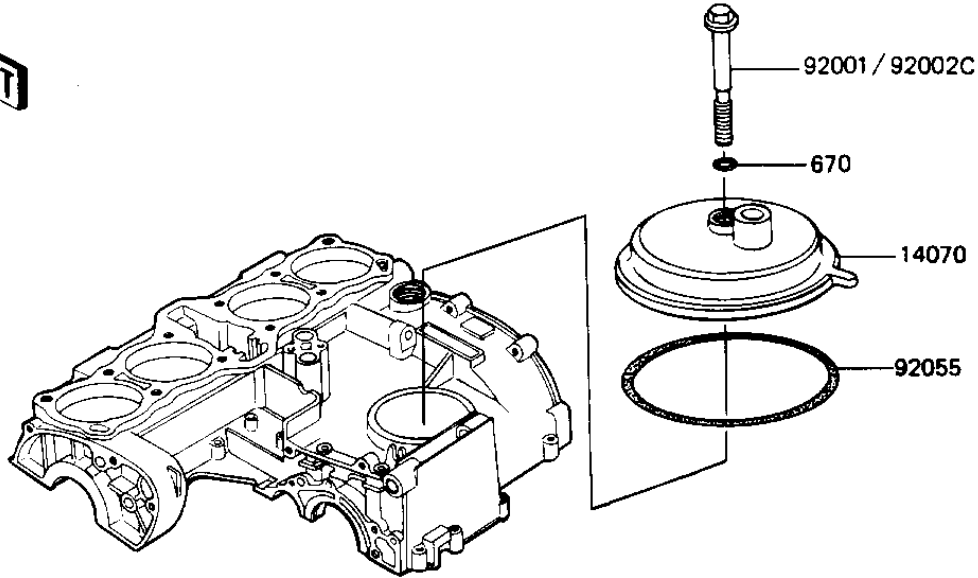

1985 LTD Shaft PARTS DIAGRAM

BREATHER COVER/OIL PAN

E1432-0010

- 11
- 11
- 14
- 49
- 92
- 92
- 92
- 92
- 92
- 92

1985 LTD Shaft PARTS LIST

BREATHER COVER/OIL PAN

ITEM NAME	PART NUMBER	QUANTITY
GASKET,OIL PAN (Ref # 11009)	11060-1074	1
GASKET,DRIN PLUG (Ref # 11009A)	92065-097	1
BODY-BREATHER (Ref # 14070)	14070-1008	1
PAN-OIL (Ref # 49034)	49034-5014	1
BOLT,6X35 (Ref # 92002)	92002-1051	3
BOLT,6X45 (Ref # 92002A)	92002-1088	1
BOLT,6X25 (Ref # 92002B)	92002-1089	13
BOLT,8X72 (Ref # 92002C)	92002-1107	1
"O" RING,91MM (Ref # 92055)	92055-052	2
PLUG,OIL DRAIN,12X15 (Ref # 92066)	92066-1174	1
"O" RING,8MM (Ref # 670)	670B1508	1