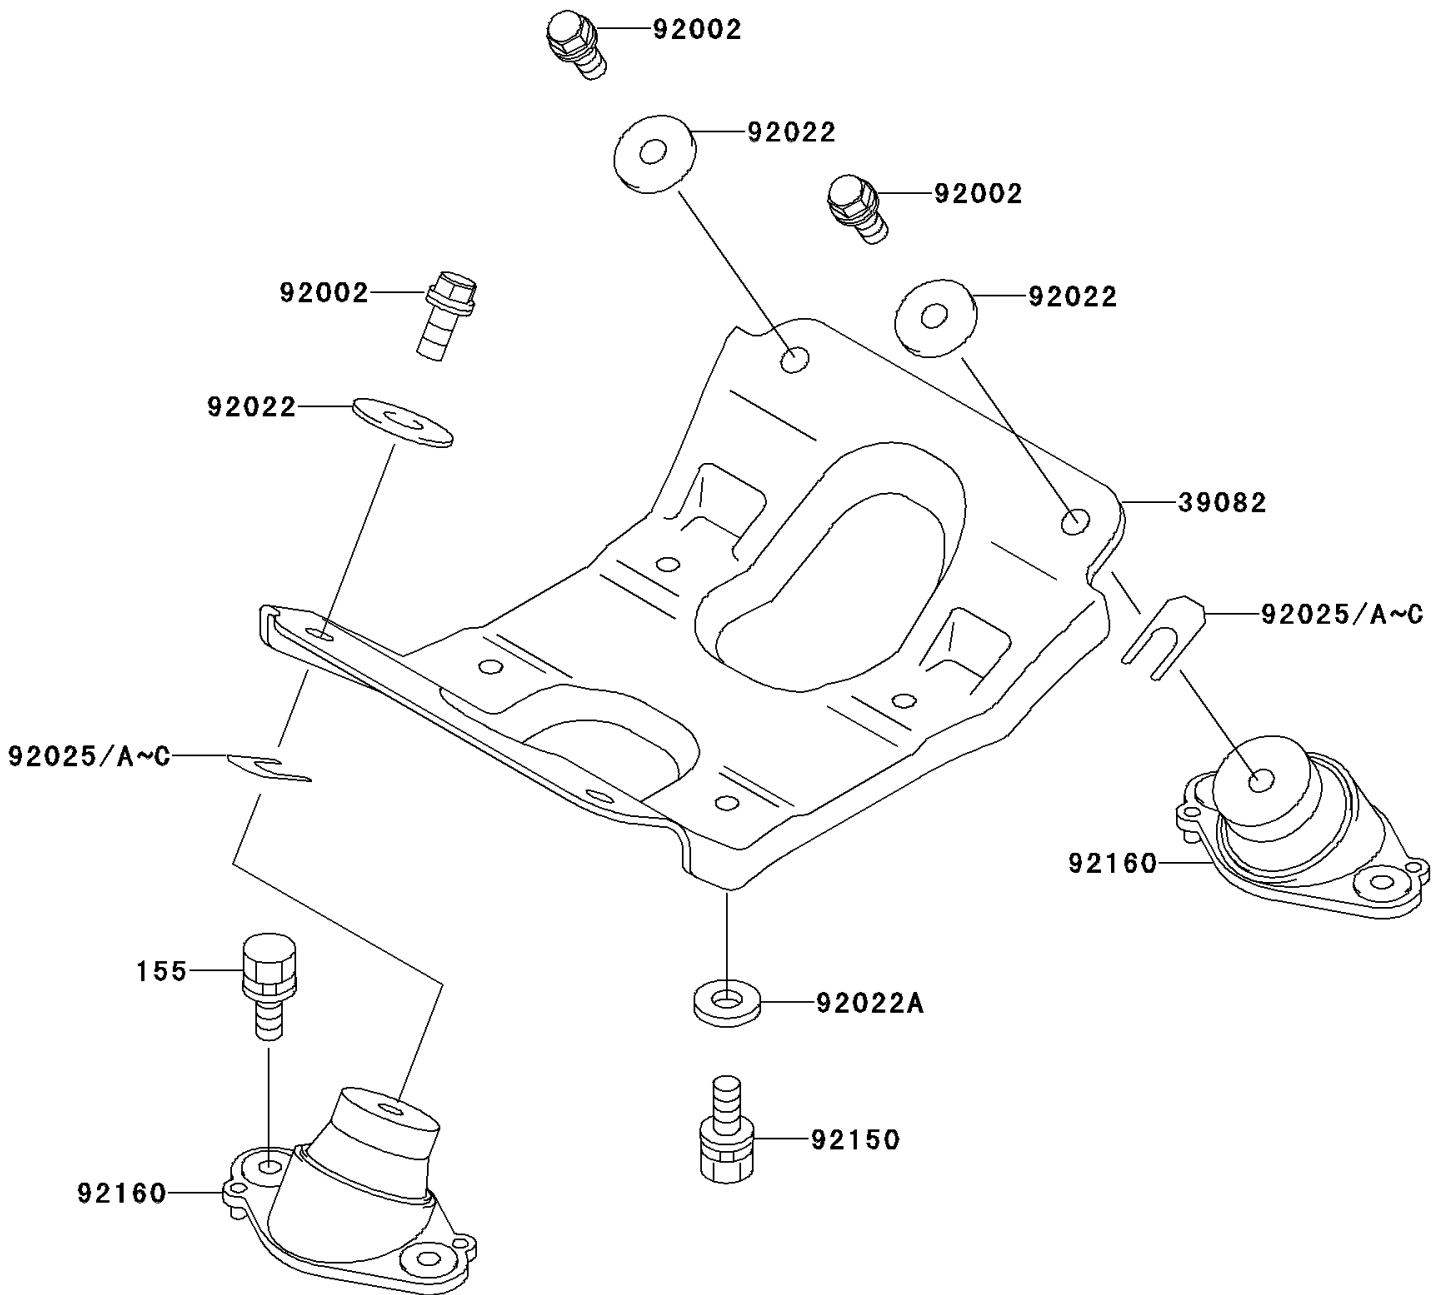

# 1996 SS PARTS DIAGRAM

Engine Mount

F3144

## 1996 SS PARTS LIST

### Engine Mount

ITEM NAME	PART NUMBER	QUANTITY
BOLT-WSP-SMALL,8X20 (Ref # 155)	155R0820	8
MOUNT-ENGINE (Ref # 39082)	39082-3711	1
BOLT,10X25 (Ref # 92002)	92002-3770	4
WASHER,32X10.5X4 (Ref # 92022)	92022-3023	4
WASHER,10.2X20X1.5 (Ref # 92022A)	92022-3742	4
SHIM,T=0.3MM (Ref # 92025)	92025-3705	AR
SHIM,T=0.5MM (Ref # 92025A)	92025-3706	AR
SHIM,T=1.0MM (Ref # 92025B)	92025-3707	AR
SHIM,T=1.5MM (Ref # 92025C)	92025-3708	AR
BOLT,10X25 (Ref # 92150)	92150-3842	4
DAMPER,ENGINE MOUNT (Ref # 92160)	92160-3757	4