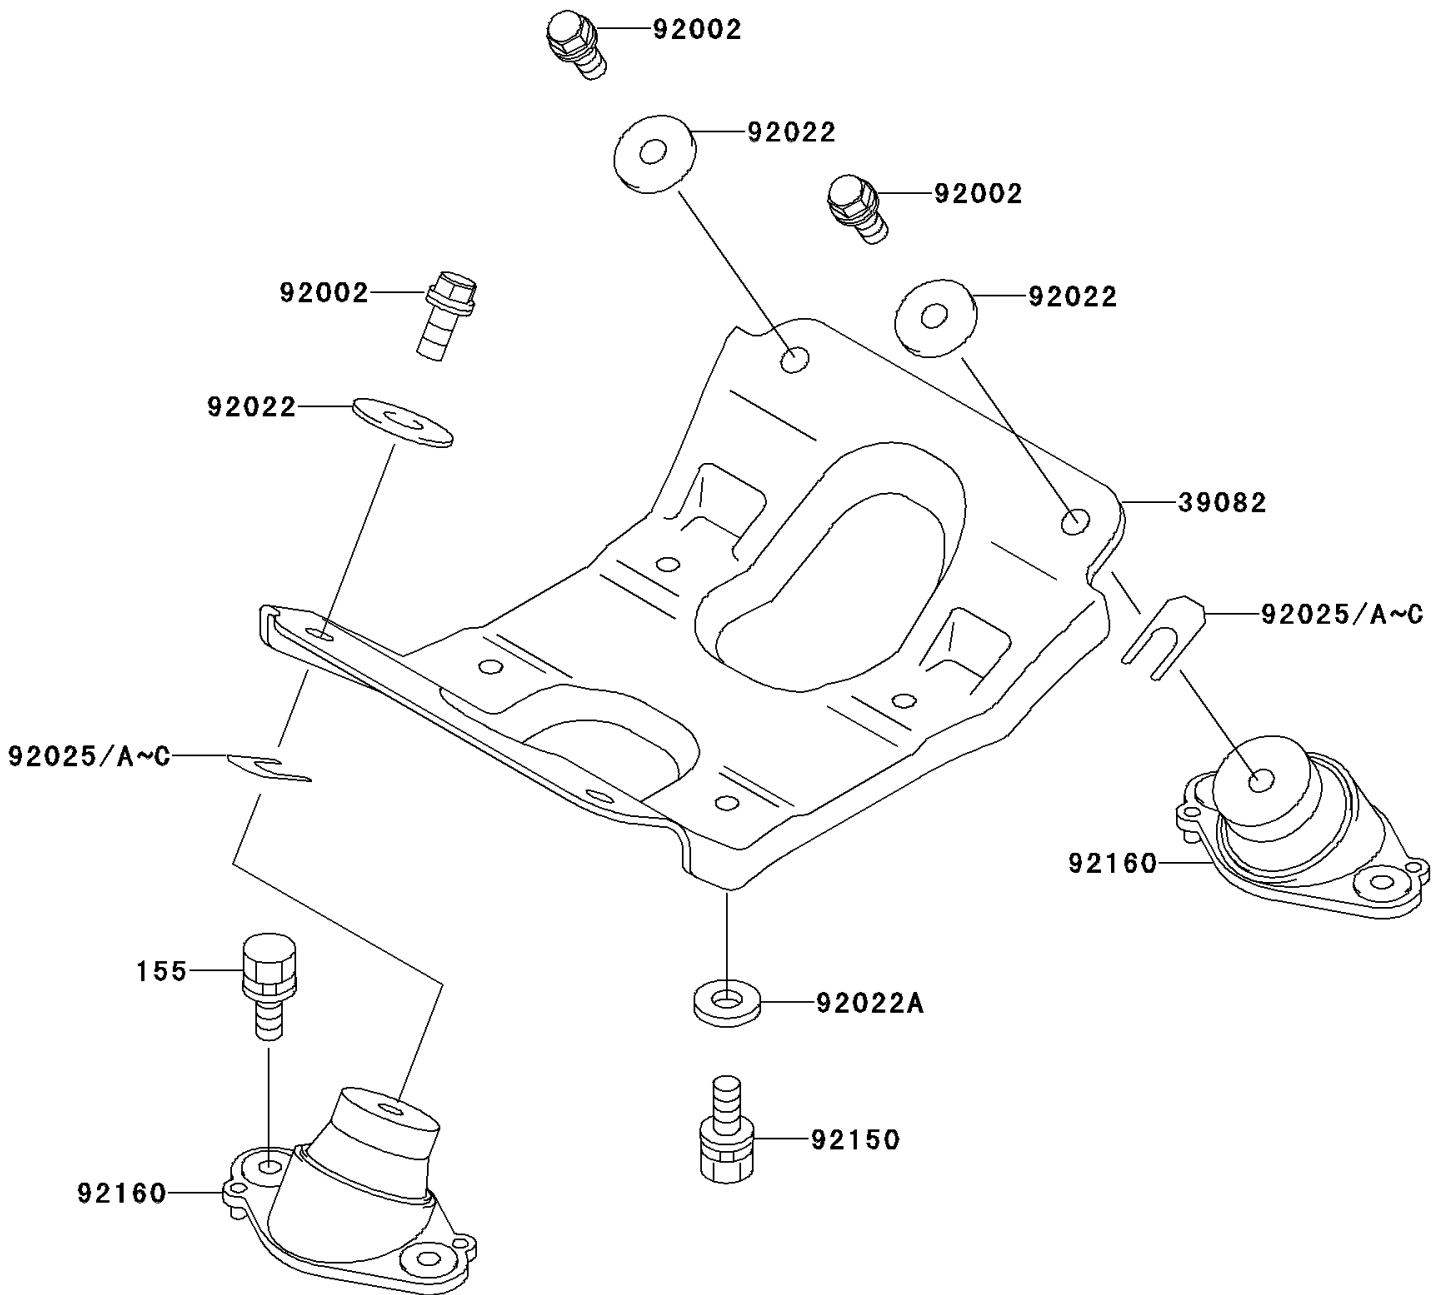

1997 SS PARTS DIAGRAM

Engine Mount

F3144

1997 SS PARTS LIST

Engine Mount

ITEM NAME	PART NUMBER	QUANTITY
BOLT-WSP-SMALL,8X20 (Ref # 155)	155R0820	8
MOUNT-ENGINE (Ref # 39082)	39082-3711	1
BOLT,10X25 (Ref # 92002)	92002-3770	4
WASHER,32X10.5X4 (Ref # 92022)	92022-3023	4
WASHER,10.2X20X1.5 (Ref # 92022A)	92022-3742	4
SHIM,T=0.3MM (Ref # 92025)	92025-3705	AR
SHIM,T=0.5MM (Ref # 92025A)	92025-3706	AR
SHIM,T=1.0MM (Ref # 92025B)	92025-3707	AR
SHIM,T=1.5MM (Ref # 92025C)	92025-3708	AR
BOLT,10X25 (Ref # 92150)	92150-3842	4
DAMPER,ENGINE MOUNT (Ref # 92160)	92160-3757	4