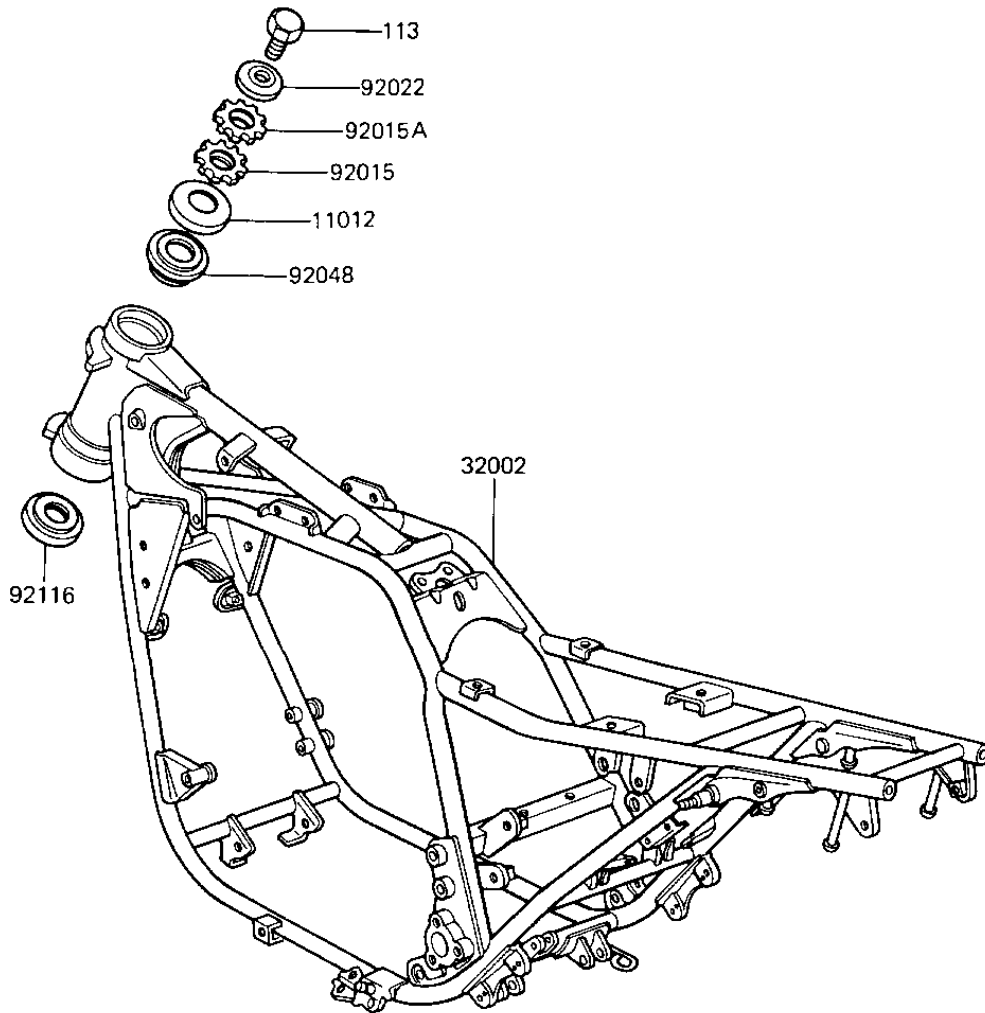

1985 LTD Shaft PARTS DIAGRAM

FRAME

F2120-0245 —

1985 LTD Shaft PARTS LIST

FRAME

ITEM NAME	PART NUMBER	QUANTITY
CAP,STEERING STEM (Ref # 11012)	46098-017	1
FRAME-COMP (Ref # 32002)	32002-1737	1
NUT,25MM,T=10 (Ref # 92015)	92015-1377	1
NUT,25MM,T=6 (Ref # 92015A)	92015-1378	1
WASHER (Ref # 92022)	92022-1229	1
BEARING,STEERING STEM (Ref # 92048)	92047-017	1
BRG,ROLLER,HR320/28XJ (Ref # 92116)	92116-1009	1
BOLT-SMALL-FINE (Ref # 113)	113G1425	1