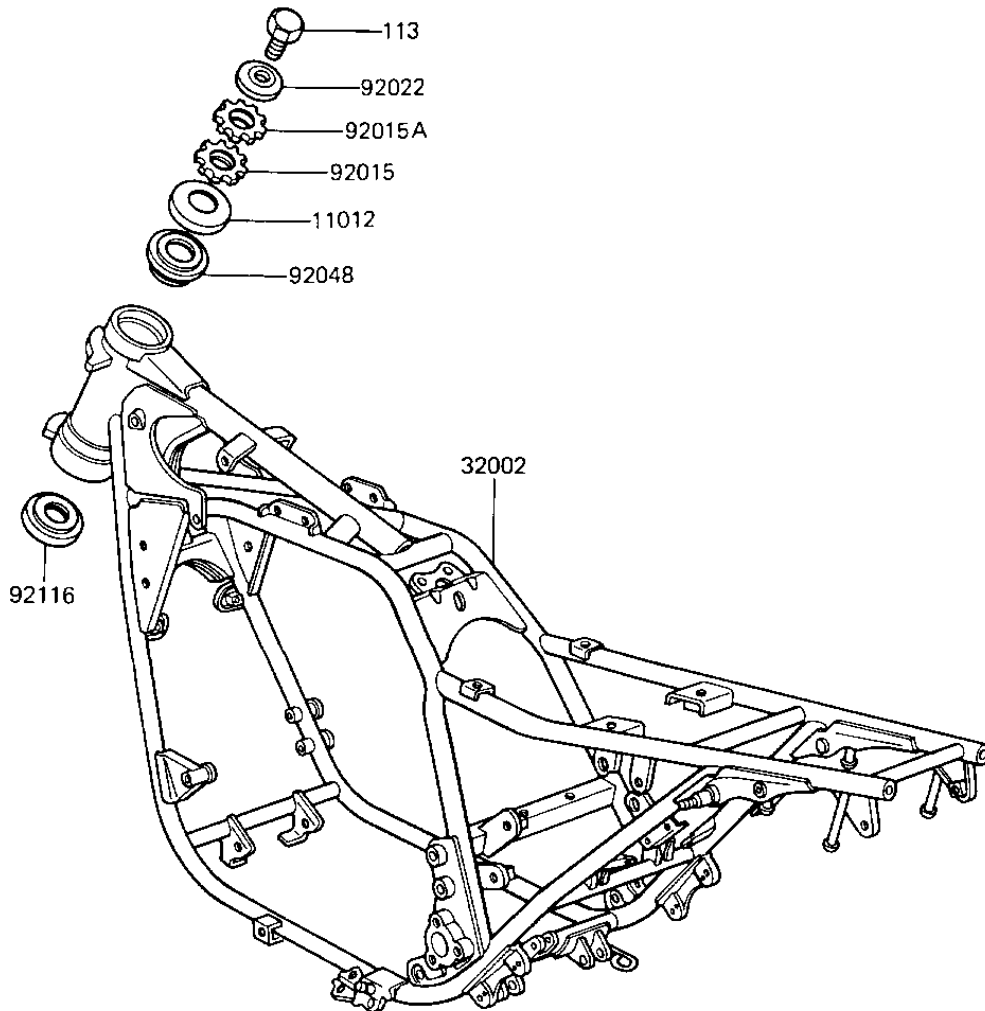

# 1985 LTD Shaft PARTS DIAGRAM

FRAME

F2120-0245 —

# 1985 LTD Shaft PARTS LIST

## FRAME

ITEM NAME	PART NUMBER	QUANTITY
CAP,STEERING STEM (Ref # 11012)	46098-017	1
FRAME-COMP (Ref # 32002)	32002-1737	1
NUT,25MM,T=10 (Ref # 92015)	92015-1377	1
NUT,25MM,T=6 (Ref # 92015A)	92015-1378	1
WASHER (Ref # 92022)	92022-1229	1
BEARING,STEERING STEM (Ref # 92048)	92047-017	1
BRG,ROLLER,HR320/28XJ (Ref # 92116)	92116-1009	1
BOLT-SMALL-FINE (Ref # 113)	113G1425	1