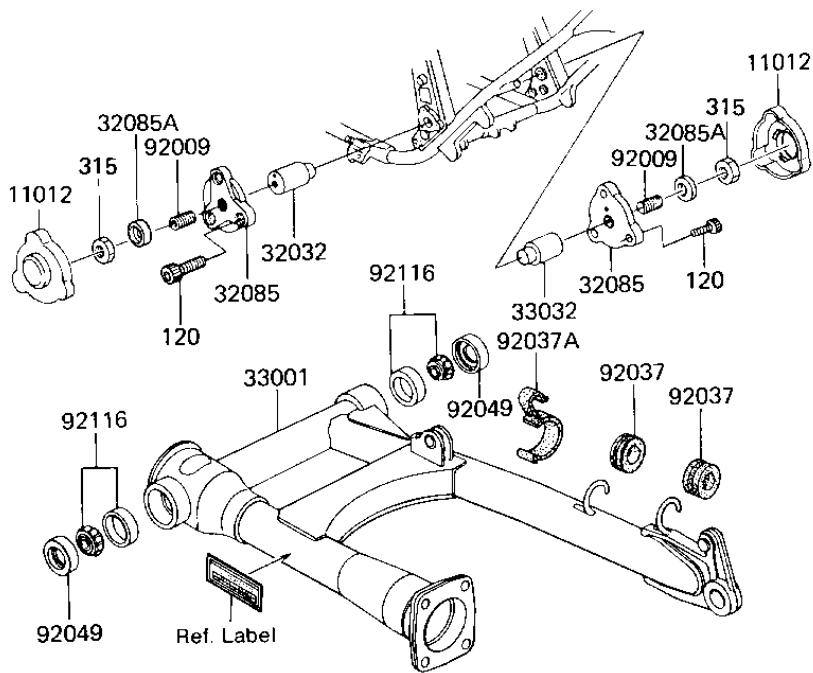

# 1985 LTD Shaft PARTS DIAGRAM

SWING ARM

F2141-0022

# 1985 LTD Shaft PARTS LIST

## SWING ARM

ITEM NAME	PART NUMBER	QUANTITY
CAP,SWING ARM (Ref # 11012)	11012-1386	2
STOPPER,SWING ARM (Ref # 32085)	32085-1071	2
STOPPER,SWING ARM (Ref # 32085A)	32085-1172	2
ARM-COMP-SWING (Ref # 33001)	33001-1102	1
SHAFT-SWING ARM (Ref # 33032)	33032-1035	2
SCREW,14X22 (Ref # 92009)	92009-1087	2
DAMPER RUBBER (Ref # 92037)	43064-007	2
CLAMP (Ref # 92037A)	92037-1535	1
OIL SEAL,26406 (Ref # 92049)	92049-1030	2
BRG,ROLLER,4T30203E1 (Ref # 92116)	92116-1001	2
BOLT-SOCKET,8X20 (Ref # 120)	120S0820	6
NUT 14MM (Ref # 315)	315B1400	2