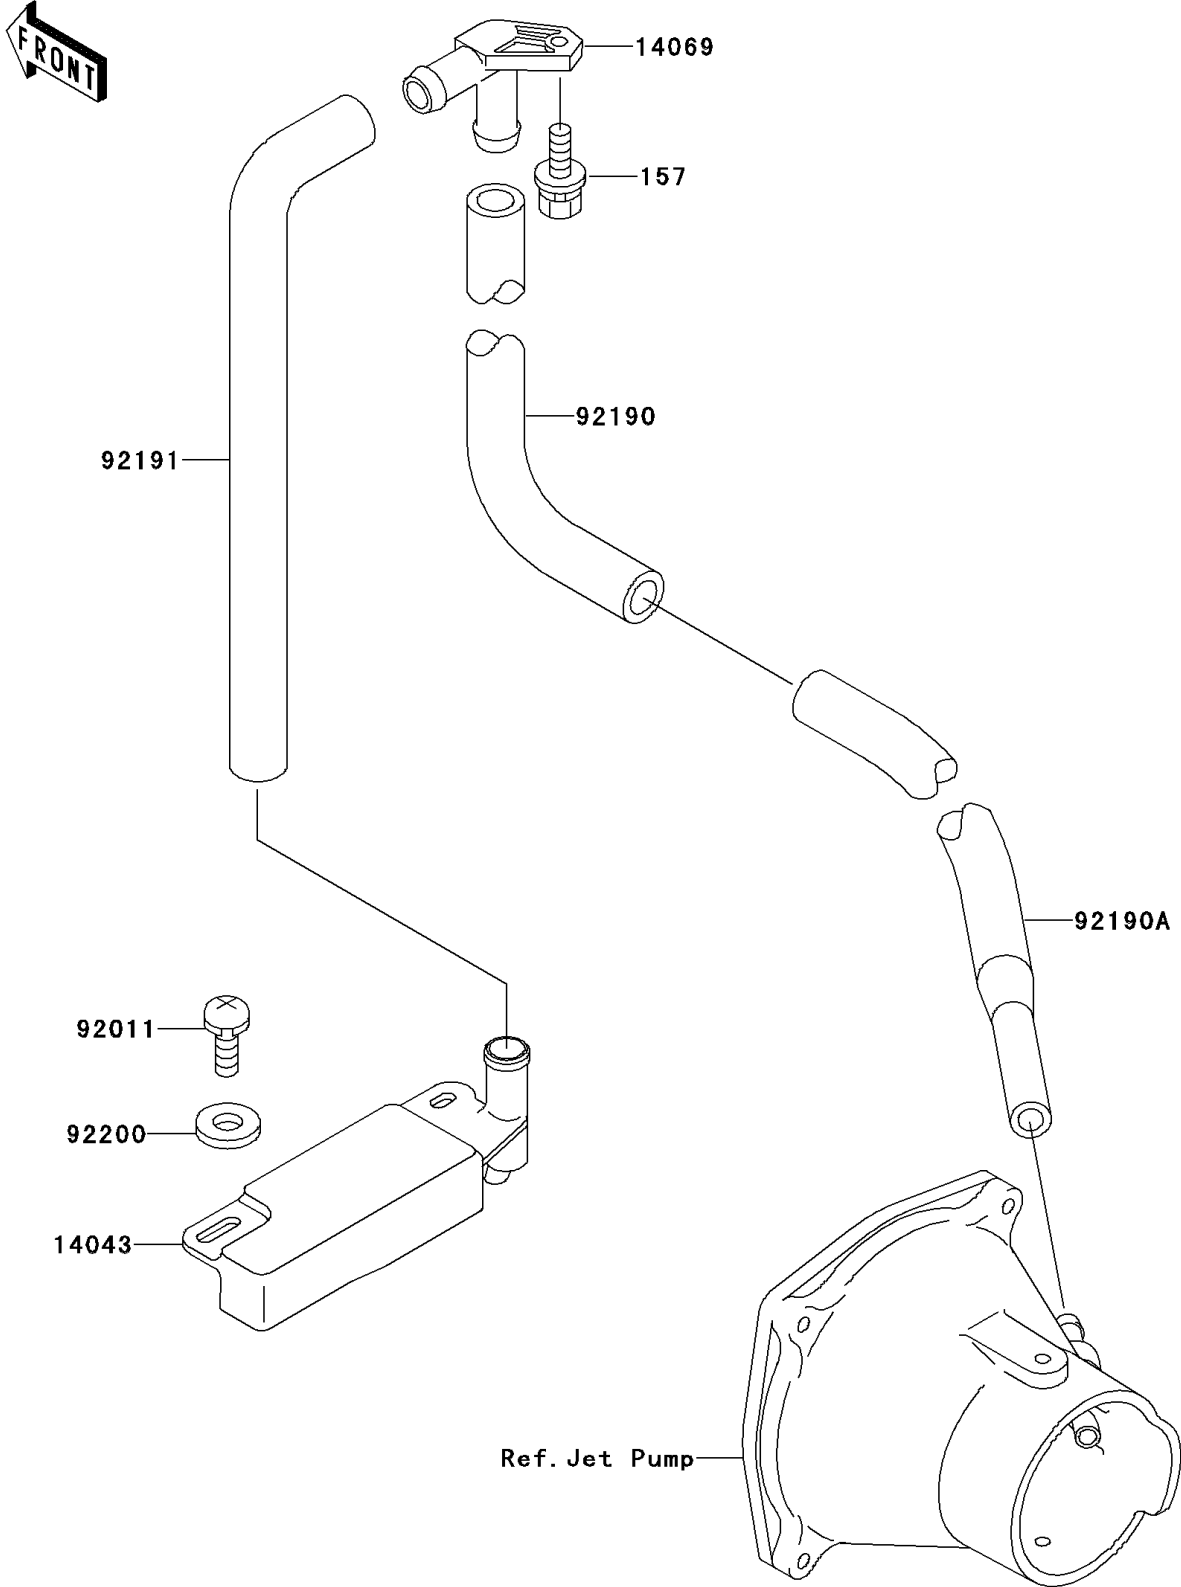

1996 SS PARTS DIAGRAM

Bilge System

F3145

1996 SS PARTS LIST

Bilge System

ITEM NAME	PART NUMBER	QUANTITY
BOLT-WSP,6X18 (Ref # 157)	157R0618	1
FILTER (Ref # 14043)	14043-3708	1
BREATHER (Ref # 14069)	14069-3708	1
SCREW,TAPPING (Ref # 92011)	92011-561	2
TUBE,BREATHER-BULKHEAD (Ref # 92190)	92190-3772	1
TUBE,L=190 (Ref # 92190A)	92190-3821	1
TUBE,FILTER-BREATHER (Ref # 92191)	92191-3781	1
WASHER,5.9X16X1.5 (Ref # 92200)	92200-3714	2