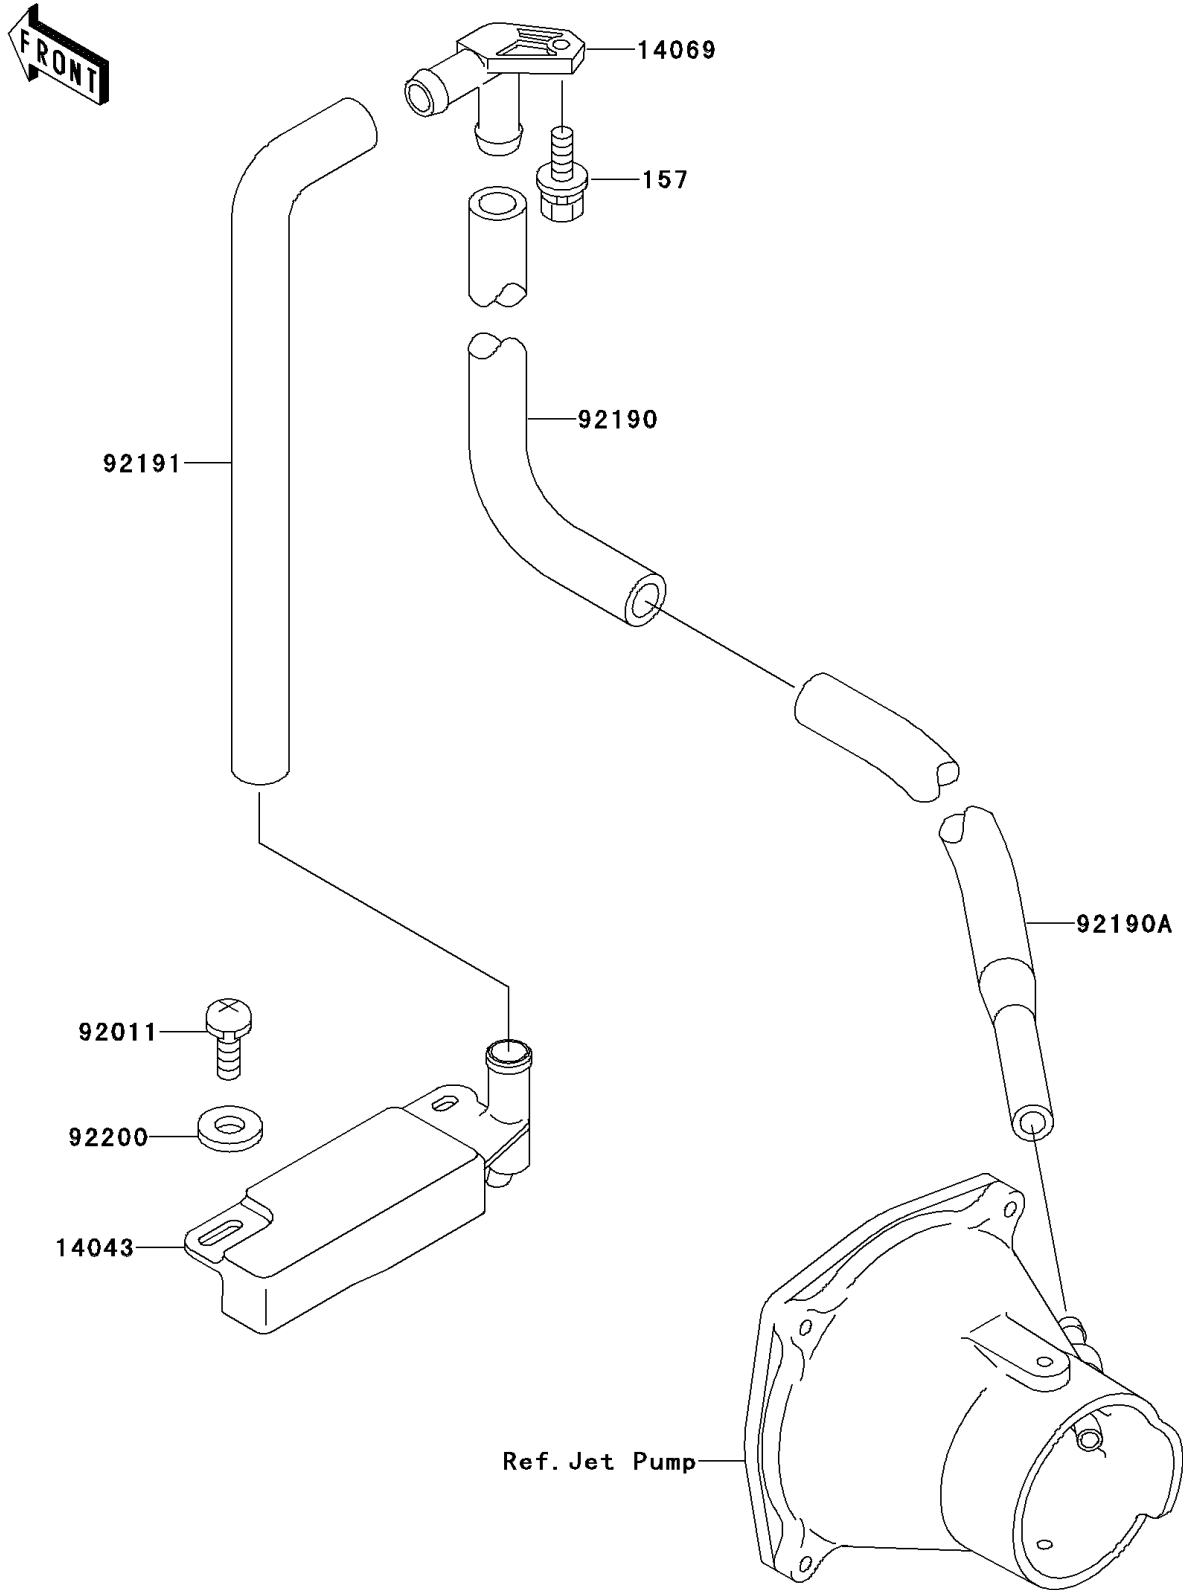

1997 SS PARTS DIAGRAM

Bilge System

F3145

1997 SS PARTS LIST

Bilge System

ITEM NAME	PART NUMBER	QUANTITY
BOLT-WSP,6X18 (Ref # 157)	157R0618	1
FILTER (Ref # 14043)	14043-3708	1
BREATHER (Ref # 14069)	14069-3708	1
SCREW,TAPPING (Ref # 92011)	92011-561	2
TUBE,BREATHER-BULKHEAD (Ref # 92190)	92190-3772	1
TUBE,L=190 (Ref # 92190A)	92190-3821	1
TUBE,FILTER-BREATHER (Ref # 92191)	92191-3781	1
WASHER,5.9X16X1.5 (Ref # 92200)	92200-3714	2