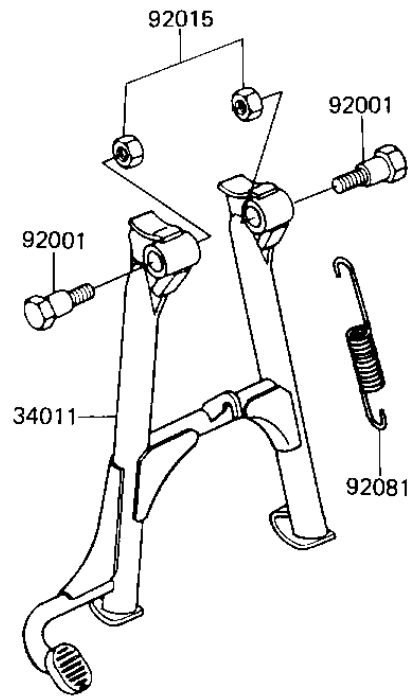

1984 LTD Shaft PARTS DIAGRAM

STANDS

F2190-0165

1984 LTD Shaft PARTS LIST

STANDS

ITEM NAME	PART NUMBER	QUANTITY
STAND-CENTER (Ref # 34011)	34011-1110	1
STAND-SIDE (Ref # 34024)	34024-1168	1
BOLT,CENTER STAND (Ref # 92001)	92001-1411	2
BOLT,8X160,BLACK (Ref # 92001A)	92001-1543	1
NUT,LOCK,10MM,BLACK (Ref # 92015)	92015-1188	3
SPRING,MAIN STAND (Ref # 92081)	34023-012	1
SPRING,SIDE STAND (Ref # 92081A)	92081-1727	1