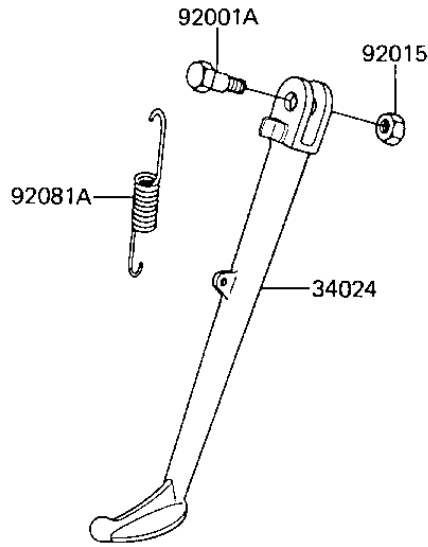

1984 LTD Shaft PARTS DIAGRAM

STANDS

F2190-0165

1984 LTD Shaft PARTS LIST

STANDS

ITEM NAME	PART NUMBER	QUANTITY
STAND-CENTER (Ref # 34011)	34011-1110	1
STAND-SIDE (Ref # 34024)	34024-1168	1
BOLT,CENTER STAND (Ref # 92001)	92001-1411	2
BOLT,8X160,BLACK (Ref # 92001A)	92001-1543	1
NUT,LOCK,10MM,BLACK (Ref # 92015)	92015-1188	3
SPRING,MAIN STAND (Ref # 92081)	34023-012	1
SPRING,SIDE STAND (Ref # 92081A)	92081-1727	1