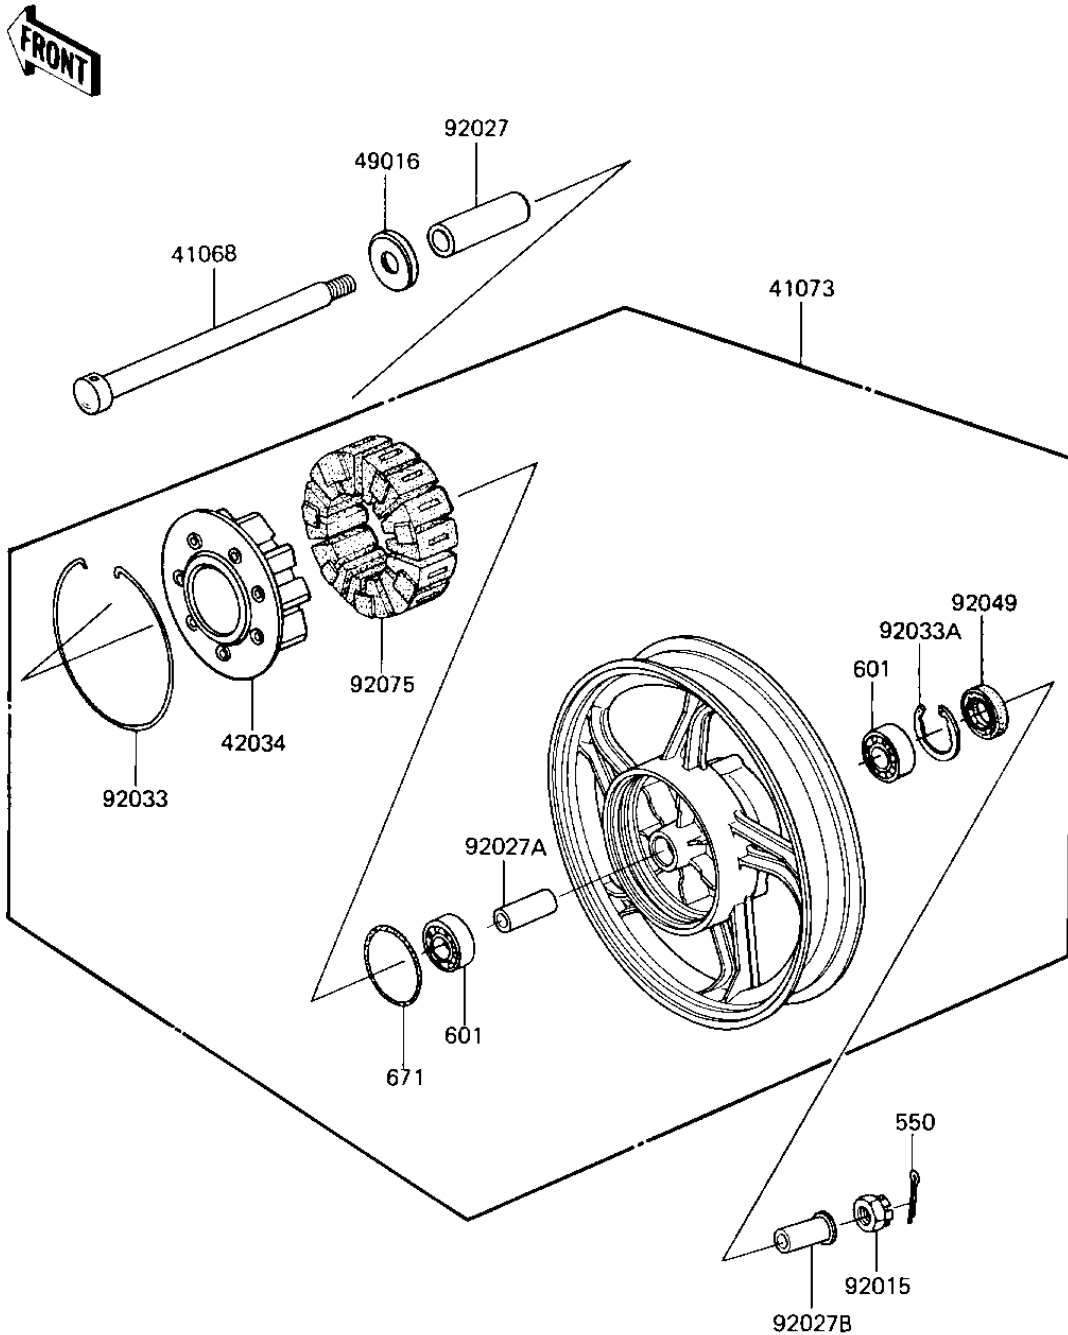

1985 LTD Shaft PARTS DIAGRAM

REAR WHEEL/HUB

F2240-0159

1985 LTD Shaft PARTS LIST

REAR WHEEL/HUB

ITEM NAME	PART NUMBER	QUANTITY
AXLE,RR,L=294 (Ref # 41068)	41068-1171	1
WHEEL-ASSY,RR,M.GRAY (Ref # 41073)	41073-1224-J9	1
COUPLING,REAR HUB (Ref # 42034)	42034-1011	1
COVER (Ref # 49016)	49016-1019	1
NUT CASTLE,18MM (Ref # 92015)	42045-018	1
COLLAR (Ref # 92027)	92027-1126	1
COLLAR,20.2X28X70 (Ref # 92027A)	92027-1752	1
COLLAR,RR AXLE,L=20 (Ref # 92027B)	92027-1792	1
RING,SNAP (Ref # 92033)	92033-1019	1
RING,SNAP,56.2M/M (Ref # 92033A)	92033-1043	1
SEAL-OIL (Ref # 92049)	92049-1061	1
DAMPER,REAR HUB,SHOCK (Ref # 92075)	92075-1121	1
PIN-COTTER,4.0X35 (Ref # 550)	550D4035	1
UNAVAILABLE IN PRICE BOOK (Ref # 601)	601B630422	2
"O" RING,80MM (Ref # 671)	671B2580	1