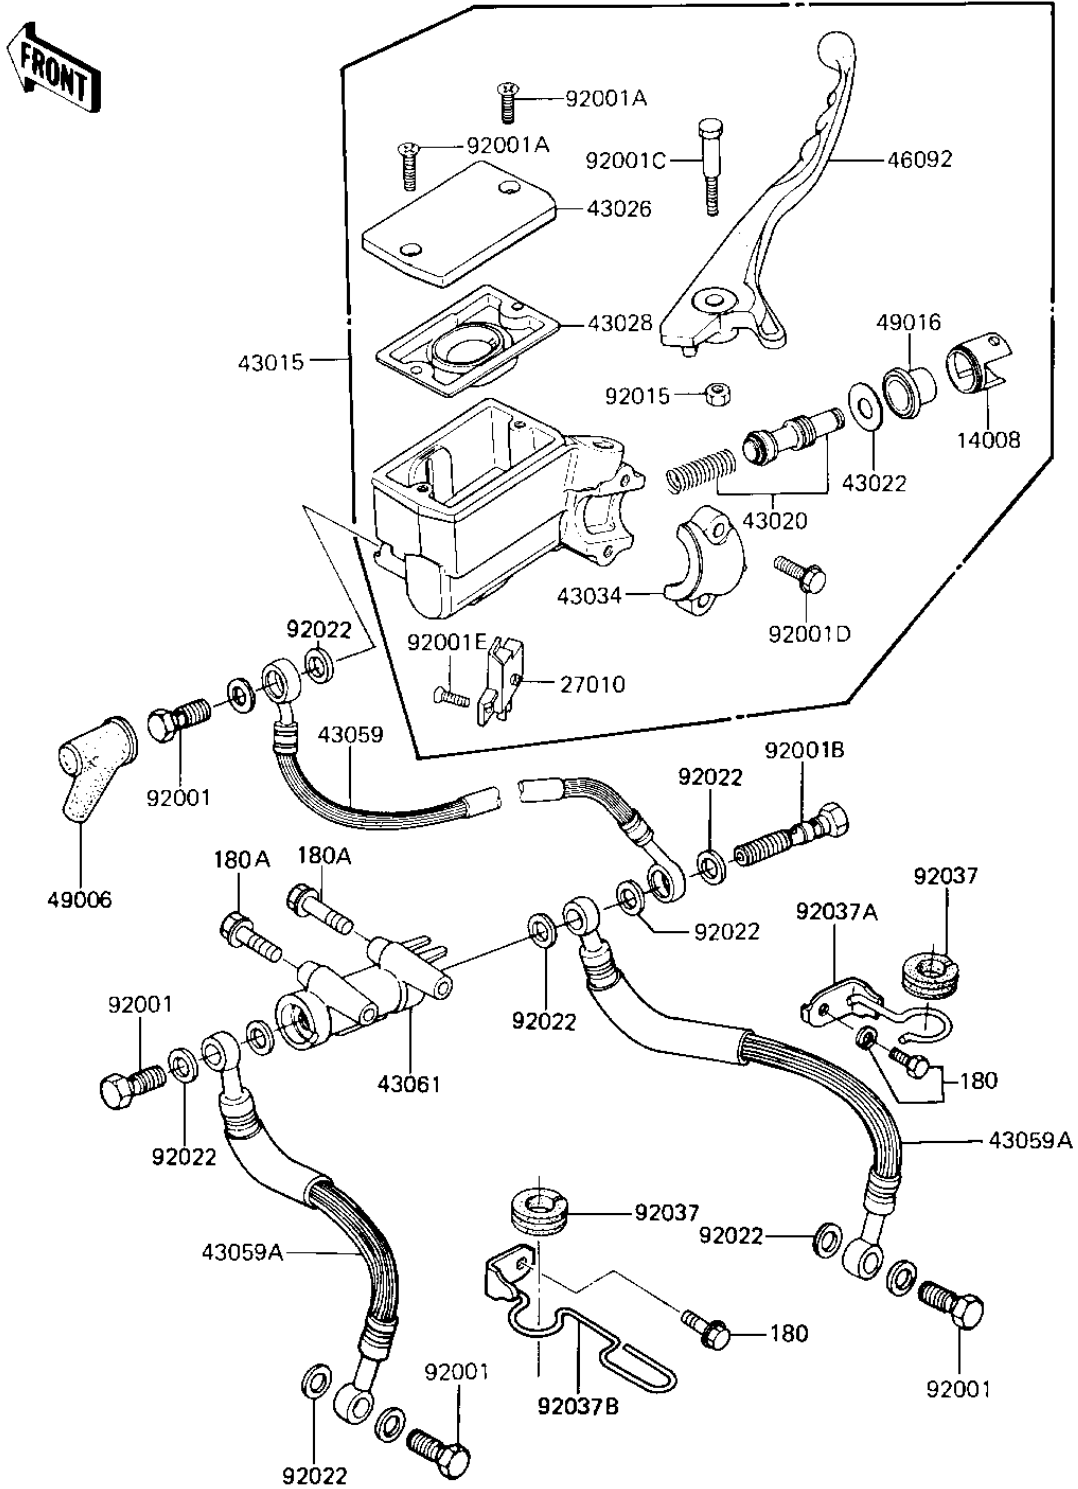

1984 LTD Shaft PARTS DIAGRAM

FRONT MASTER CYLINDER

F2291-0138

1984 LTD Shaft PARTS LIST

FRONT MASTER CYLINDER

ITEM NAME	PART NUMBER	QUANTITY
LINER,PISTON (Ref # 14008)	14008-1035	1
SWITCH,BRAKE (Ref # 27010)	27010-1056	1
CYLINDER-ASSY-MASTER (Ref # 43015)	43015-1089	1
PISTON-COMP-BRAKE (Ref # 43020)	43020-1079	1
STOPPER-BRAKE,PISTON (Ref # 43022)	43022-1009	1
CAP-BRAKE,FRONT (Ref # 43026)	43026-1017	1
DIAPHRAGM,MASTER CYL1 (Ref # 43028)	43028-1029	1
HOLDER,MASTER CYLINDR (Ref # 43034)	43034-1001	1
HOSE-BRAKE (Ref # 43059)	43059-1282	1
HOSE-BRAKE (Ref # 43059A)	43059-1284	2
JOINT,FR BRAKE HOSE (Ref # 43061)	43061-1002	1
LEVER-GRIP,FRONT BRAK (Ref # 46092)	46092-1027	1
BOOT,DUST (Ref # 49006)	49006-1067	1
COVER-SEAL,BRK PISTON (Ref # 49016)	49016-1041	1
BOLT,OIL,L=23 (Ref # 92001)	92002-1888	4
SCREW,COUNTERSUNK HED (Ref # 92001A)	92001-1055	2
BOLT (Ref # 92001B)	92002-1909	1
BOLT,6X37.3,BLACK (Ref # 92001C)	92001-1512	1
BOLT,W/WASHER,6X25,BL (Ref # 92001D)	92001-1513	2
SCREW-COUNTERSUNK (Ref # 92001E)	92001-1532	1
NUT,LOCK,6MM,BLACK (Ref # 92015)	92015-1191	1
WASHER-OIL BOLT (Ref # 92022)	43067-001	11
DAMPER RUBBER,CYL HSE (Ref # 92037)	43064-006	2
CLAMP (Ref # 92037A)	92037-1218	1
CLAMP,BRAKE HOSE,LH (Ref # 92037B)	92037-1308	1
BOLT 6X12 (Ref # 180)	180B0612	2
BOLT-UPSET-WS (Ref # 180A)	180B0640	2