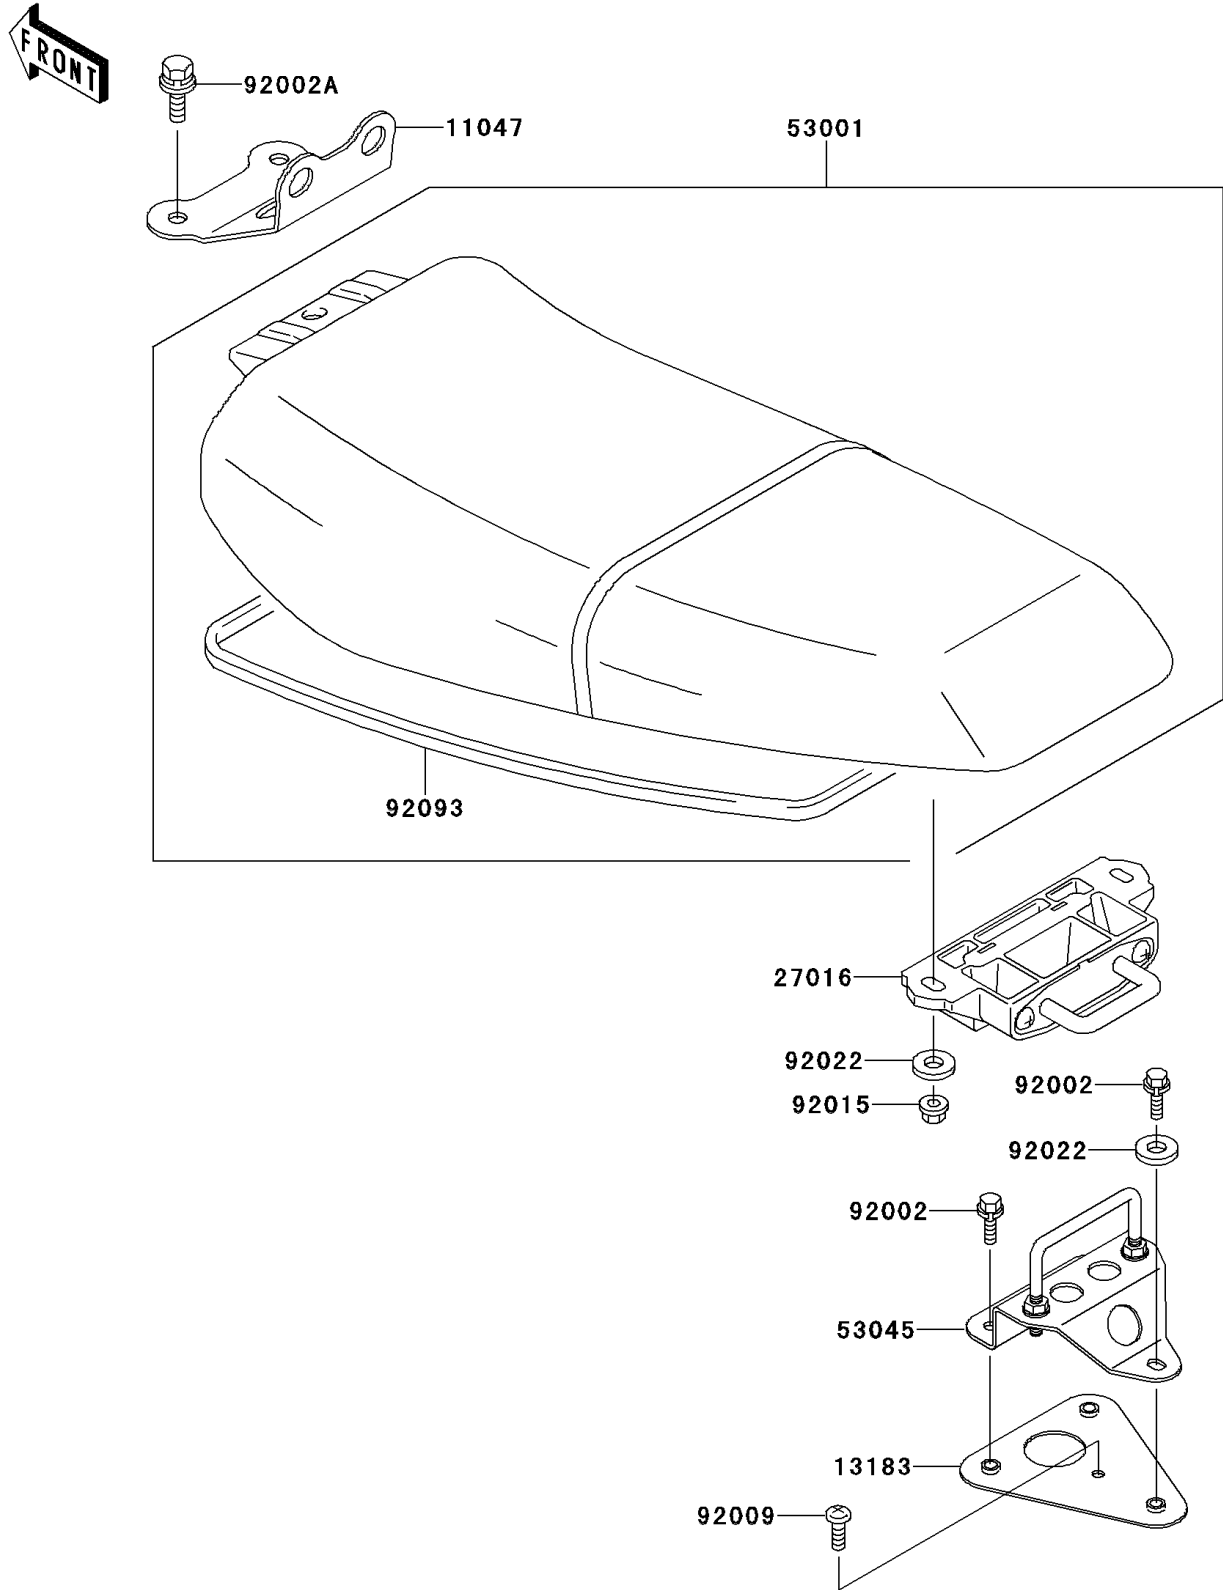

1996 SS PARTS DIAGRAM

Seat

F3146

1996 SS PARTS LIST

Seat

ITEM NAME	PART NUMBER	QUANTITY
BRACKET,SEAT,FR (Ref # 11047)	11047-3766	1
PLATE,SEAT LOCK HOOK (Ref # 13183)	13183-3820	1
LOCK-ASSY,SEAT (Ref # 27016)	27016-3731	1
SEAT-ASSY,J.S.VIOLET (Ref # 53001)	53001-3722-PJ	1
HOOK-ASSY,SEAT LOCK (Ref # 53045)	53045-3706	1
BOLT,6X16 (Ref # 92002)	92002-3728	3
BOLT,8X25 (Ref # 92002A)	92002-3774	2
SCREW,5X16 (Ref # 92009)	92009-3789	1
NUT,6MM (Ref # 92015)	92015-3767	2
WASHER,6.5X20X1.5 (Ref # 92022)	92022-3710	3
SEAL,SEAT (Ref # 92093)	92093-3735	1