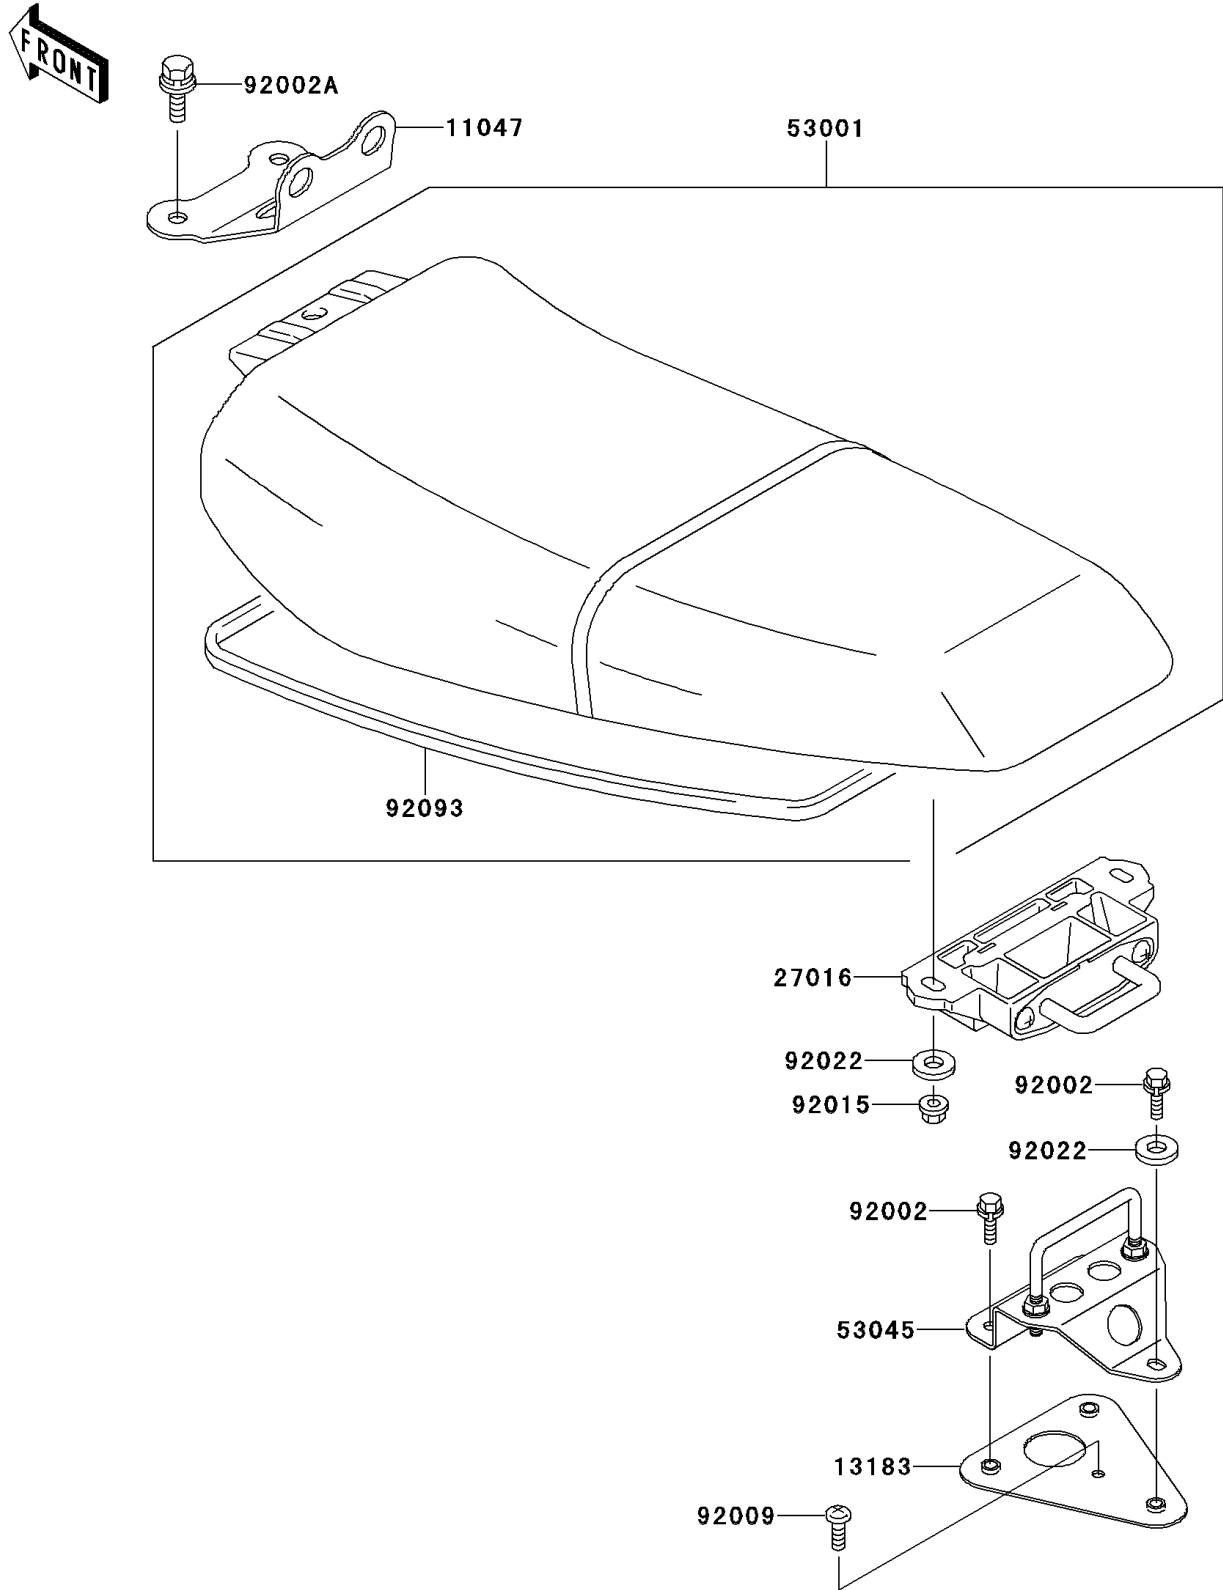

# 1997 SS PARTS DIAGRAM

Seat

F3146

## 1997 SS PARTS LIST

### Seat

ITEM NAME	PART NUMBER	QUANTITY
BRACKET,SEAT,FR (Ref # 11047)	11047-3766	1
PLATE,SEAT LOCK HOOK (Ref # 13183)	13183-3820	1
LOCK-ASSY,SEAT (Ref # 27016)	27016-3731	1
SEAT-ASSY,J.S.VIOLET (Ref # 53001)	53001-3722-PJ	1
HOOK-ASSY,SEAT LOCK (Ref # 53045)	53045-3706	1
BOLT,6X16 (Ref # 92002)	92002-3728	3
BOLT,8X25 (Ref # 92002A)	92002-3774	2
SCREW,5X16 (Ref # 92009)	92009-3789	1
NUT,6MM (Ref # 92015)	92015-3767	2
WASHER,6.5X20X1.5 (Ref # 92022)	92022-3710	3
SEAL,SEAT (Ref # 92093)	92093-3735	1