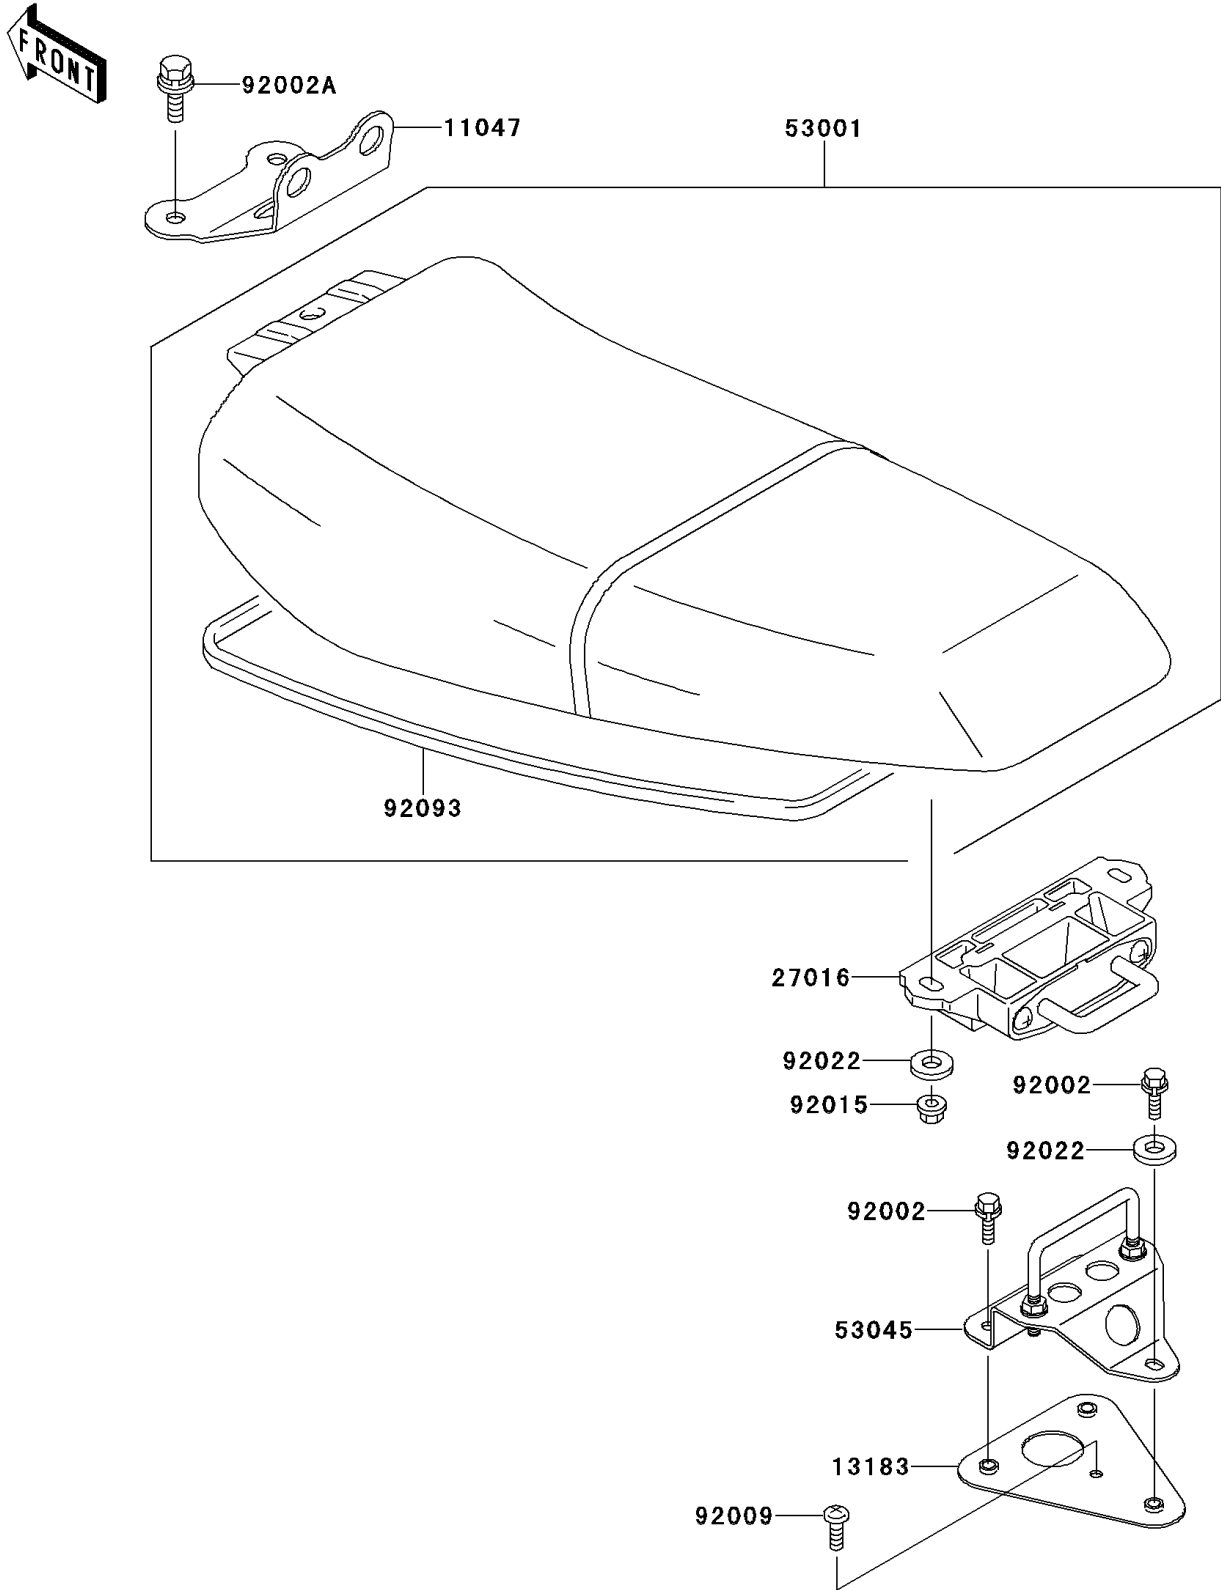

# 1997 SS PARTS DIAGRAM

Seat

F3146

## 1997 SS PARTS LIST

### Seat

ITEM NAME	PART NUMBER	QUANTITY
BRACKET,SEAT,FR (Ref # 11047)	11047-3766	1
PLATE,SEAT LOCK HOOK (Ref # 13183)	13183-3820	1
LOCK-ASSY,SEAT (Ref # 27016)	27016-3731	1
SEAT-ASSY,J.S.VIOLET (Ref # 53001)	53001-3722-PJ	1
HOOK-ASSY,SEAT LOCK (Ref # 53045)	53045-3706	1
BOLT,6X16 (Ref # 92002)	92002-3728	3
BOLT,8X25 (Ref # 92002A)	92002-3774	2
SCREW,5X16 (Ref # 92009)	92009-3789	1
NUT,6MM (Ref # 92015)	92015-3767	2
WASHER,6.5X20X1.5 (Ref # 92022)	92022-3710	3
SEAL,SEAT (Ref # 92093)	92093-3735	1