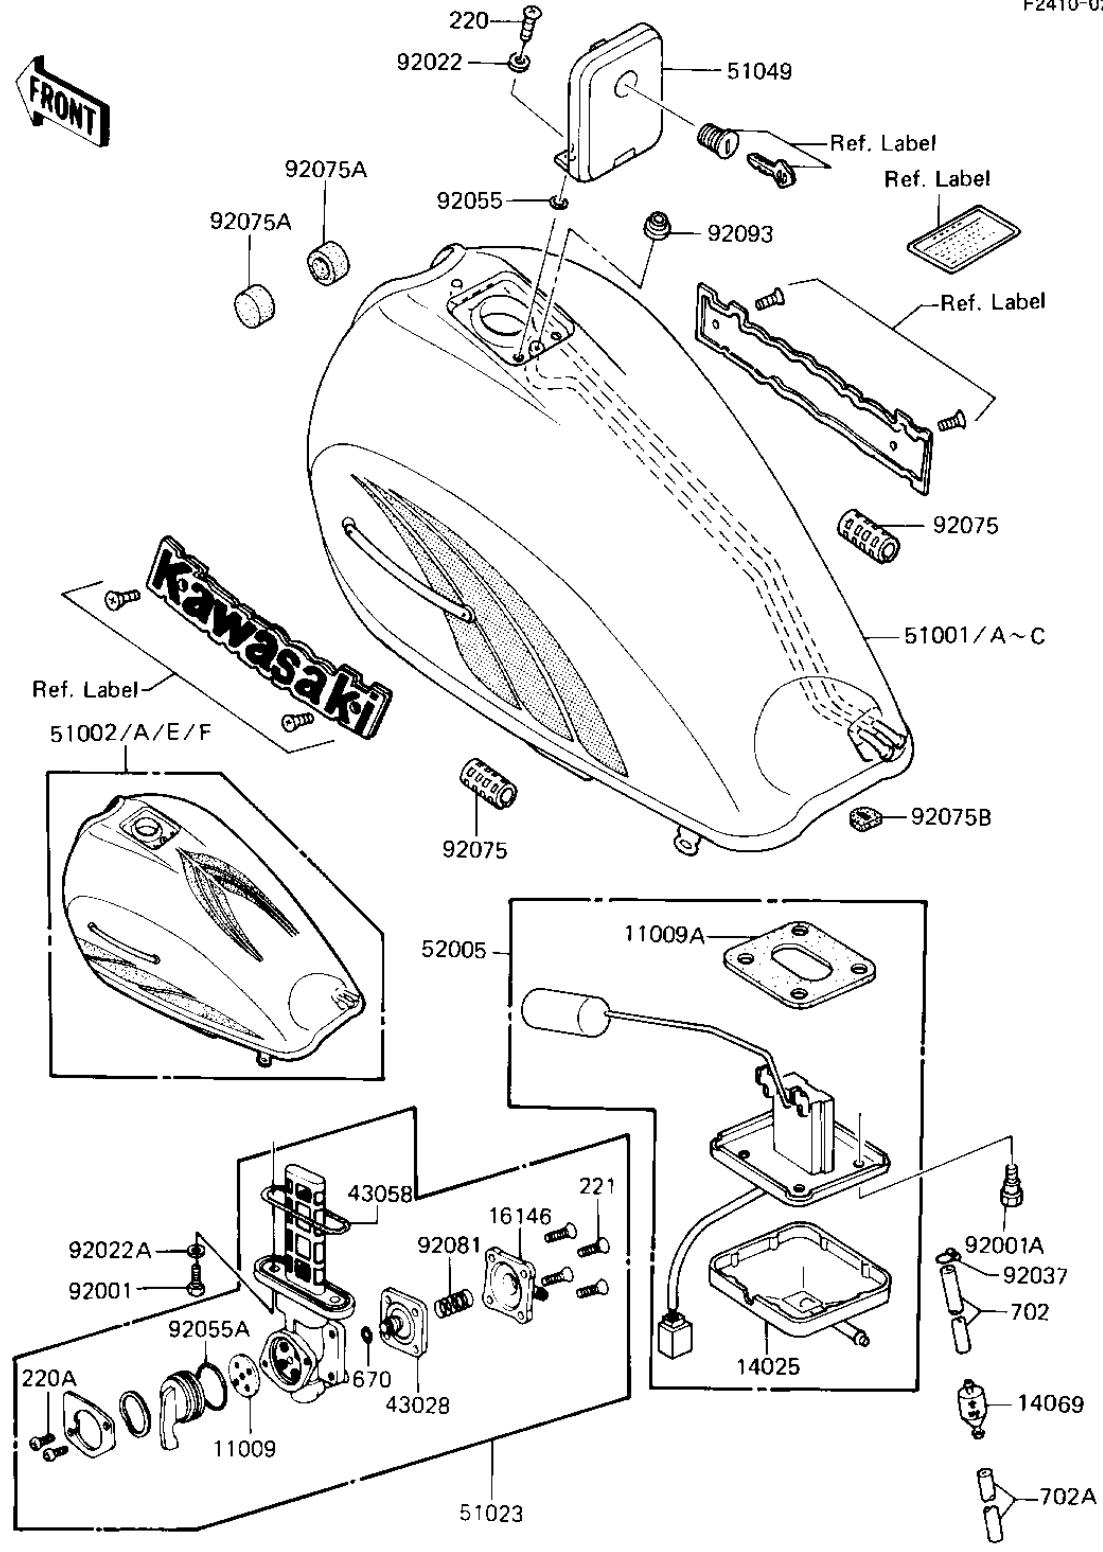

# 1985 LTD Shaft PARTS DIAGRAM

FUEL TANK

F2410-0289

# 1985 LTD Shaft PARTS LIST

## FUEL TANK

ITEM NAME	PART NUMBER	QUANTITY
GASKET,TAP VALVE (Ref # 11009)	11009-1194	1
GASKET,FUEL GAUGE (Ref # 11009A)	11009-1656	1
COVER,FUEL GAGE (Ref # 14025)	14025-1536	1
BREATHER,FUEL TANK (Ref # 14069)	14069-1004	1
COVER ASSY,TAP (Ref # 16146)	16146-1005	1
DIAPHRAGM ASSY,TAP (Ref # 43028)	43028-1015	1
"O" RING (Ref # 43058)	51039-010	1
TANK-COMP-FUEL,EBONY (Canada) (Ref # 51002)	51002-5029-H8	1
*** N.L.A.*** (Canada) (Ref # 51002A)	51002-5029-P5	1
TANK-COMP-FUEL,LV RED (Ref # 51002E)	51002-5044-P5	1
TANK-COMP-FUEL.L.V.RE (Ref # 51002F)	51002-5045-P5	1
TAP ASSY,FUEL (Ref # 51023)	51023-1031	1
CAP,TANK-FUEL (Ref # 51049)	51049-1058	1
GAUGE,FUEL (Ref # 52005)	52005-1066	1
BOLT,6X20,FUEL TAP (Ref # 92001)	92001-1091	2
BOLT,FUEL GAGE (Ref # 92001A)	92001-1705	4
WASHER,PLAIN (Ref # 92022)	92022-1038	2
WASHER-PLAIN (Ref # 92022A)	92022-183	2
CLAMP FUEL PIPE (Ref # 92037)	92037-010	1
"O" RING (Ref # 92055)	92055-1023	2
"O" RING,TAP LEVER (Ref # 92055A)	92055-1027	1
DAMPER RUBBER (Ref # 92075)	92075-084	2
DAMPER RUBBER,FL TANK (Ref # 92075A)	92075-125	2
DAMPER RUBBER FUEL TA (Ref # 92075B)	92075-295	1
SPRING,TAP (Ref # 92081)	92081-1171	1
OIL SEAL,FUEL TANK (Ref # 92093)	92093-1030	1
SCREW PAN HEAD 5X10 (Ref # 220)	220B0510	2
SCREW-PAN-CROS (Ref # 220A)	220C0308	2
SCREW-CSK-CROS,4X14 (Ref # 221)	221B0414	4

## FUEL TANK

ITEM NAME	PART NUMBER	QUANTITY
"O" RING,4MM (Ref # 670)	670B1504	1
TUBE-BREATHER (BULK) (Ref # 702)	702A071000	1
TUBE,RUBBER,7X10X400 (Ref # 702A)	702A07400	1