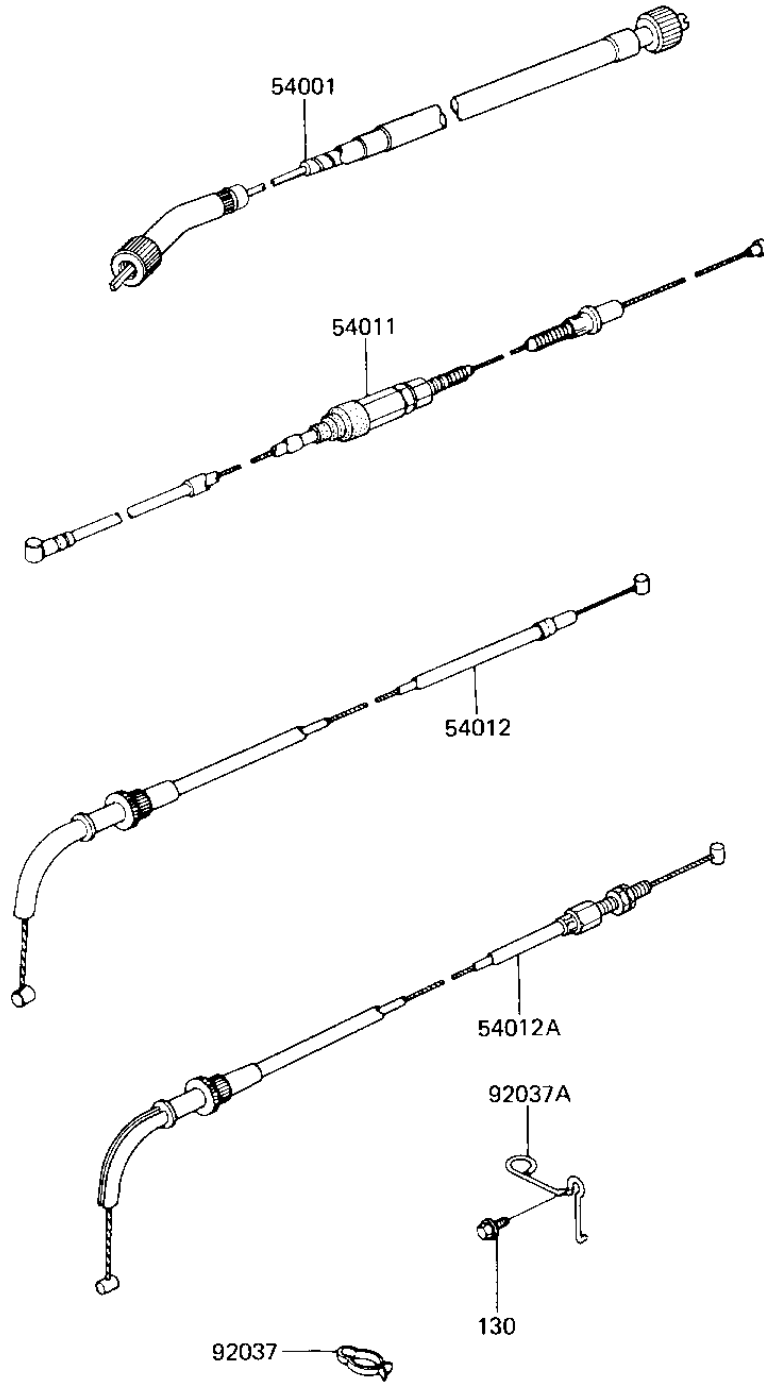

1985 LTD Shaft PARTS DIAGRAM

CABLES

F2540-0236

1985 LTD Shaft PARTS LIST

CABLES

ITEM NAME	PART NUMBER	QUANTITY
CABLE-SPEEDOMETER (Ref # 54001)	54001-1106	1
CABLE-CLUTCH (Ref # 54011)	54011-1220	1
CABLE-THROTTLE (Ref # 54012)	54012-1110	1
CABLE-THROTTLE,CLOSIN (Ref # 54012A)	54012-1245	1
CLAMP,CABLE (Ref # 92037)	92037-093	1
CLAMP,CLUTCH CABLE (Ref # 92037A)	92037-1253	1
BOLT-FLANGED,6X10,BLA (Ref # 130)	130C0610	1