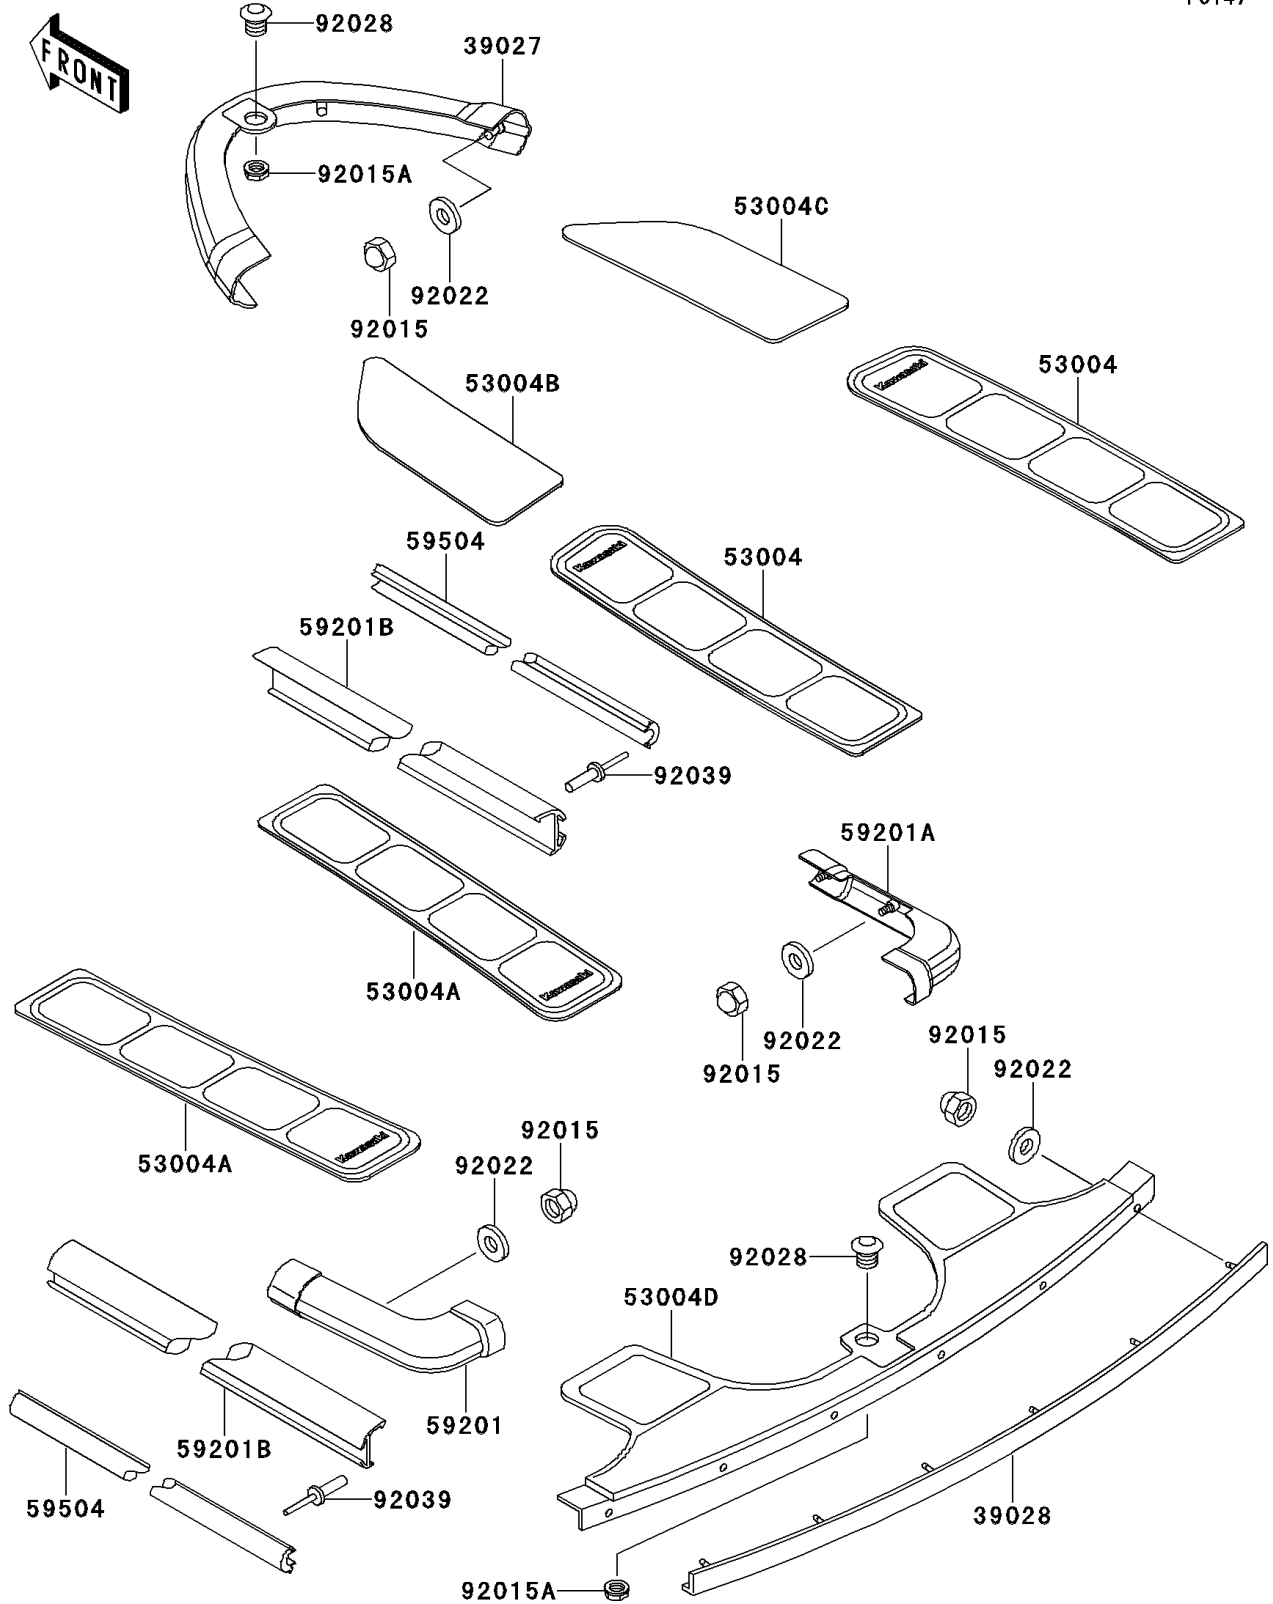

1996 SS PARTS DIAGRAM

Pads

F3147

1996 SS PARTS LIST

Pads

ITEM NAME	PART NUMBER	QUANTITY
BUMPER-FRONT,VIOLET (Ref # 39027)	39027-3725-RE	1
BUMPER-REAR,VIOLET (Ref # 39028)	39028-3725-RE	1
MAT,FLOOR,FR,VIOLET (Ref # 53004)	53004-3741-RE	2
MAT,FLOOR,RR,VIOLET (Ref # 53004A)	53004-3742-RE	2
MAT,FOOT BOARD,LH,VIOLET (Ref # 53004B)	53004-3743-RE	1
MAT,FOOT BOARD,RH,VIOLET (Ref # 53004C)	53004-3744-RE	1
MAT,REAR BUMPER,VIOLET (Ref # 53004D)	53004-3745-RE	1
BUMPER,CORNER,LH,VIOLET (Ref # 59201)	59201-3747-RE	1
BUMPER,CORNER,RH,VIOLET (Ref # 59201A)	59201-3748-RE	1
BUMPER,SIDE,J.S.VIOLET (Ref # 59201B)	59201-3758-RE	2
INSERT-BOAT FENDER,J.S.VIOLET (Ref # 59504)	59504-3713-RE	2
NUT,CAP,5MM (Ref # 92015)	92015-3802	16
NUT,26MM (Ref # 92015A)	92015-3840	2
WASHER,5X16X1.5 (Ref # 92022)	92022-3041	18
BUSHING (Ref # 92028)	92028-3734	2
RIVET (Ref # 92039)	92039-3747	20