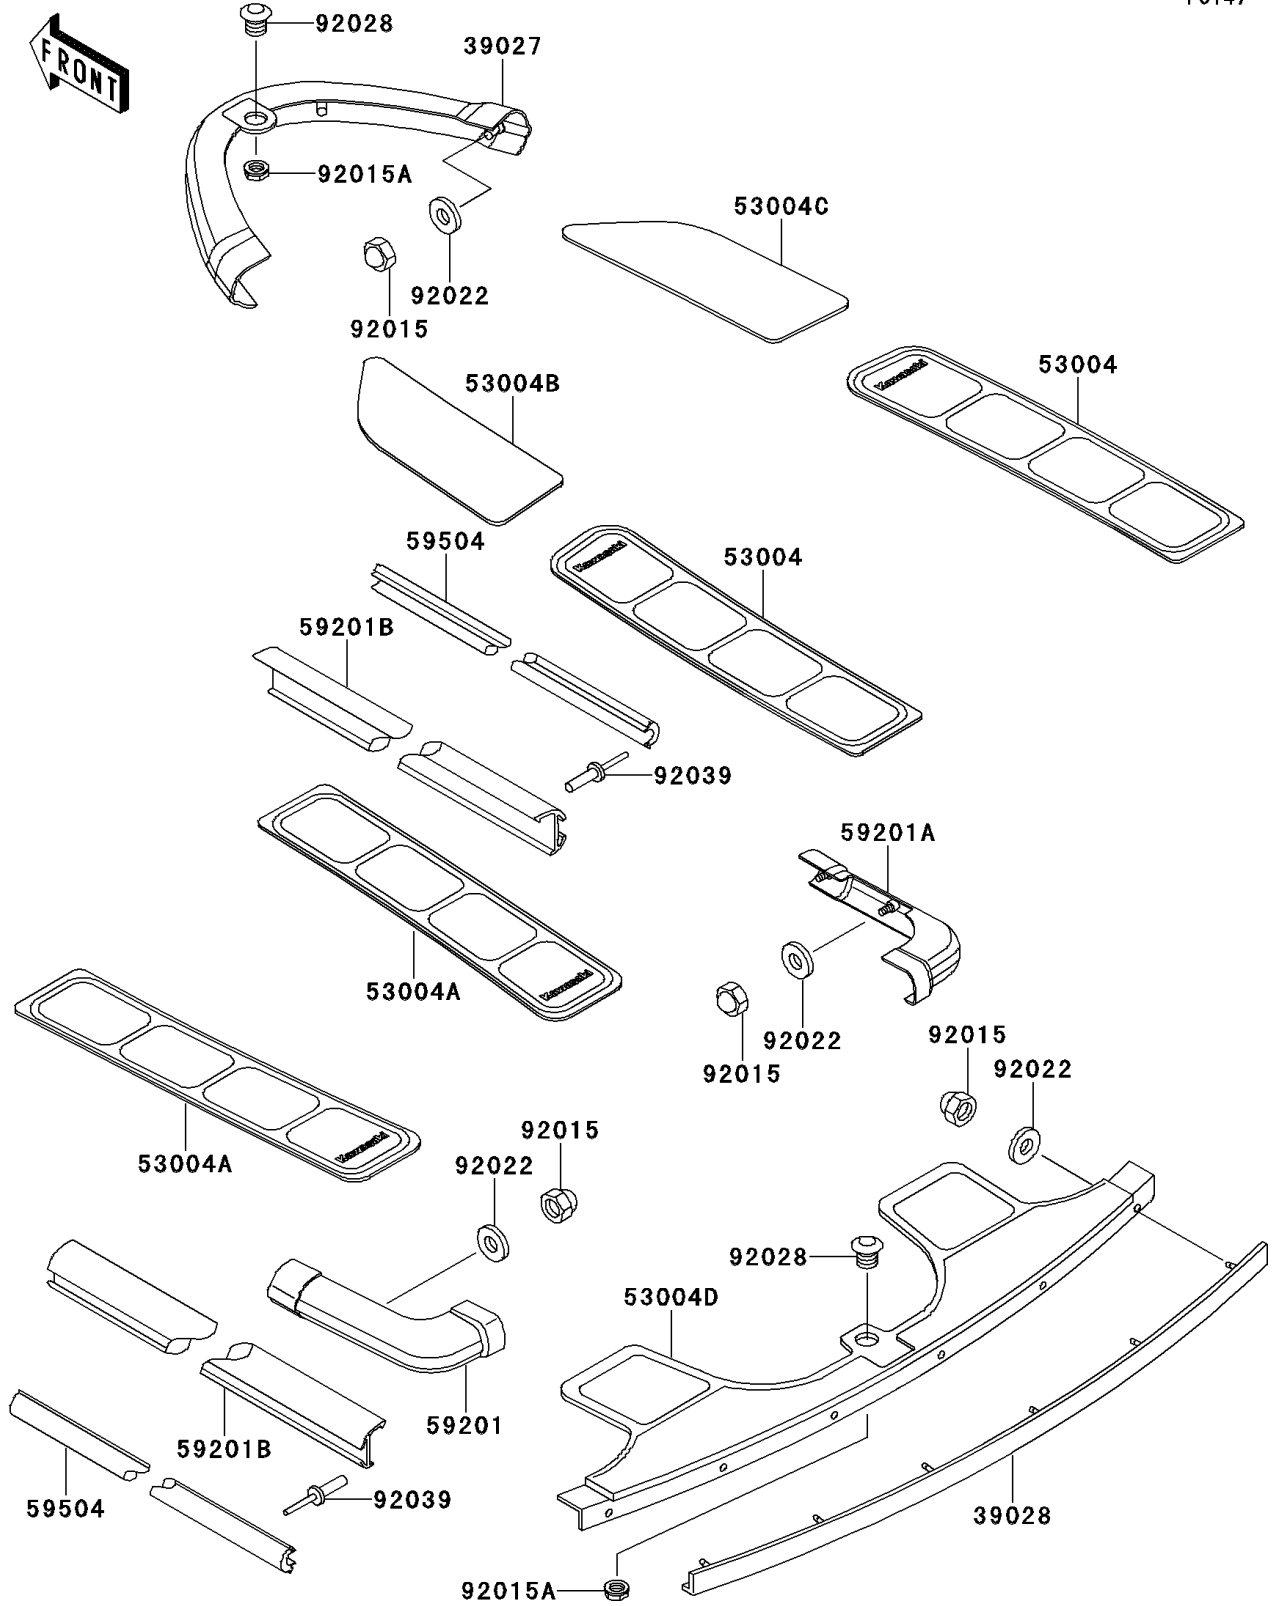

1997 SS PARTS DIAGRAM

Pads

F3147

1997 SS PARTS LIST

Pads

ITEM NAME	PART NUMBER	QUANTITY
BUMPER-FRONT,VIOLET (Ref # 39027)	39027-3725-RE	1
BUMPER-REAR,VIOLET (Ref # 39028)	39028-3725-RE	1
MAT,FLOOR,FR,VIOLET (Ref # 53004)	53004-3741-RE	2
MAT,FLOOR,RR,VIOLET (Ref # 53004A)	53004-3742-RE	2
MAT,FOOT BOARD,LH,VIOLET (Ref # 53004B)	53004-3743-RE	1
MAT,FOOT BOARD,RH,VIOLET (Ref # 53004C)	53004-3744-RE	1
MAT,REAR BUMPER,VIOLET (Ref # 53004D)	53004-3745-RE	1
BUMPER,CORNER,LH,VIOLET (Ref # 59201)	59201-3747-RE	1
BUMPER,CORNER,RH,VIOLET (Ref # 59201A)	59201-3748-RE	1
BUMPER,SIDE,J.S.VIOLET (Ref # 59201B)	59201-3758-RE	2
INSERT-BOAT FENDER,J.S.VIOLET (Ref # 59504)	59504-3713-RE	2
NUT,CAP,5MM (Ref # 92015)	92015-3802	16
NUT,26MM (Ref # 92015A)	92015-3840	2
WASHER,5X16X1.5 (Ref # 92022)	92022-3041	18
BUSHING (Ref # 92028)	92028-3734	2
RIVET (Ref # 92039)	92039-3747	20