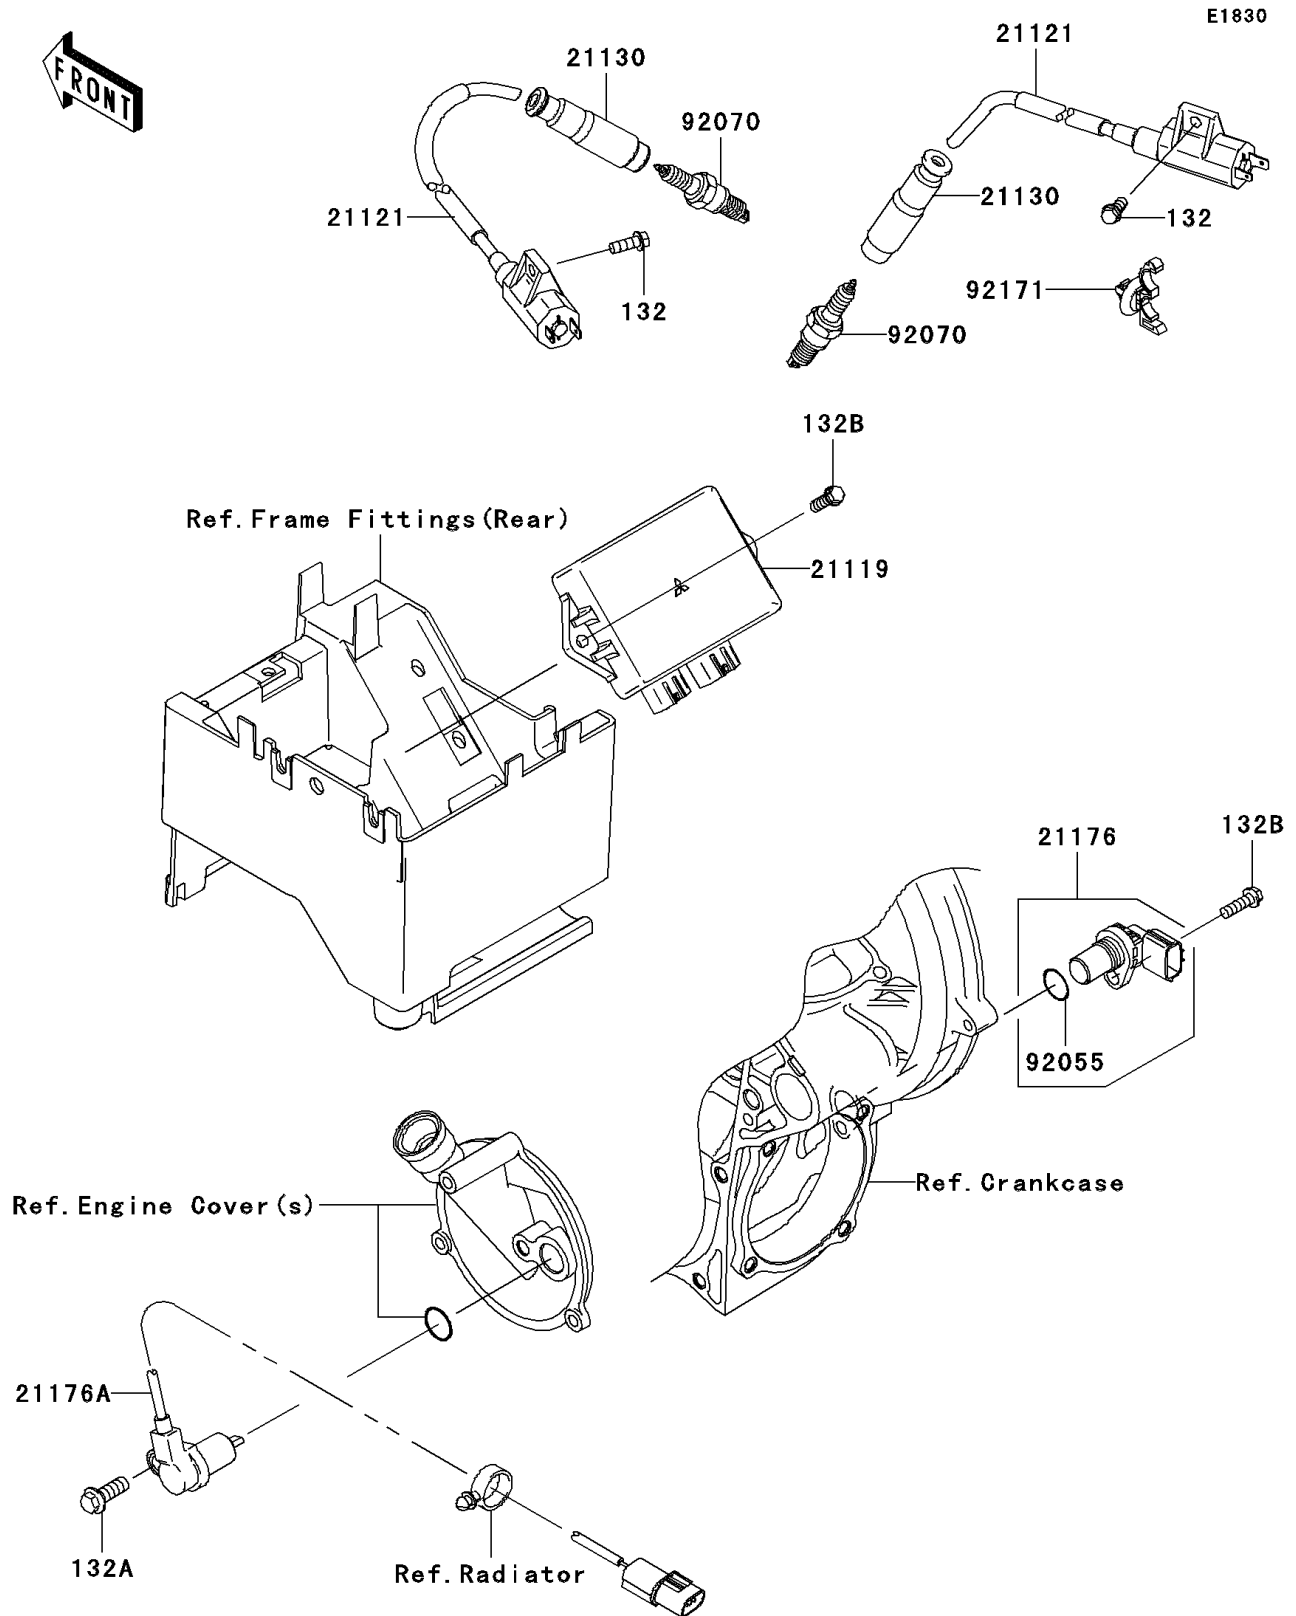

## Ignition System

### Ignition System

ITEM NAME	PART NUMBER	QUANTITY
BOLT-FLANGED-SMALL,6X16 (Ref # 132)	132BA0616	2
BOLT-FLANGED-SMALL,8X22 (Ref # 132A)	132BA0822	1
BOLT-FLANGED-SMALL,6X20 (Ref # 132B)	132BD0620	3
IGNITER (Ref # 21119)	21119-0092	1
COIL-IGNITION (Ref # 21121)	21121-1306	2
CAP-SPARK PLUG (Ref # 21130)	21130-1071	2
SENSOR,SPEED (Ref # 21176)	21176-1104	1
SENSOR,REVERSE (Ref # 21176A)	21176-1109	1
RING-O (Ref # 92055)	92055-1718	1
PLUG-SPARK,CR7E(NGK) (Ref # 92070)	92070-1209	2
CLAMP (Ref # 92171)	92171-0453	1