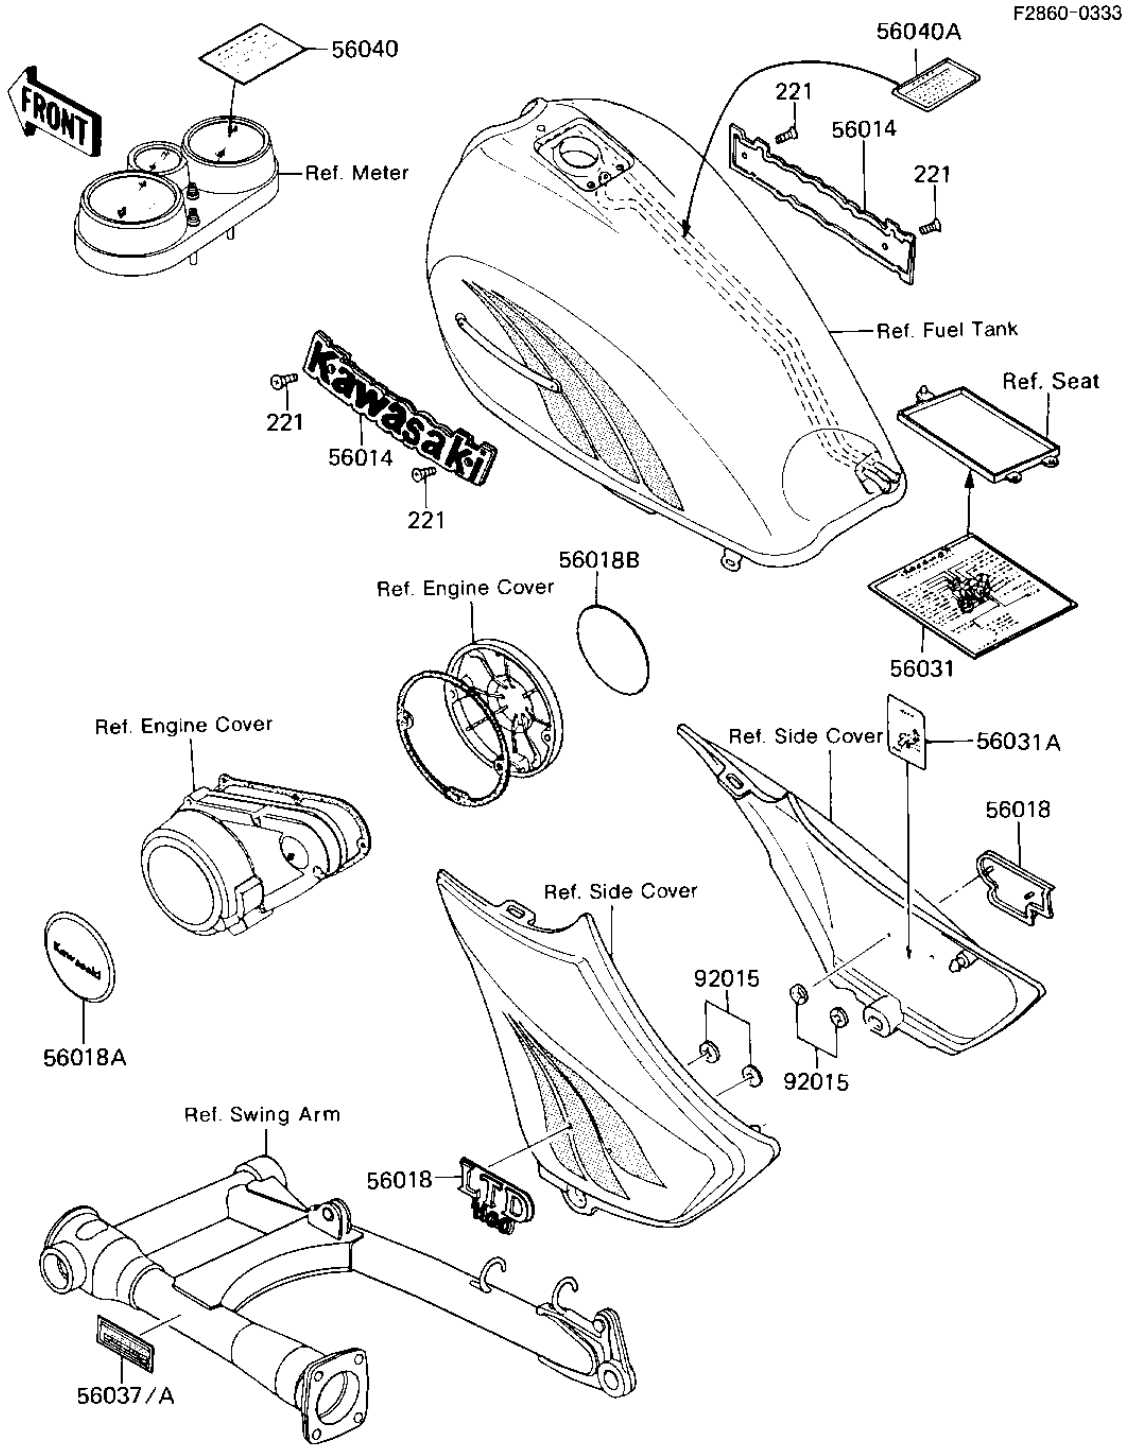

1984 LTD Shaft PARTS DIAGRAM

LABELS

F2860-0333

1984 LTD Shaft PARTS LIST

LABELS

ITEM NAME	PART NUMBER	QUANTITY
EMBLEM,FUEL TANK,"KAW (Ref # 56014)	56014-1062	2
MARK,SIDE COVER,LTD11 (Ref # 56018)	56018-1329	2
MARK,GENERATOR COVER (Ref # 56018A)	56018-1430	1
MARK,PULSING COIL COV (Ref # 56018B)	56018-1432	1
LABEL,DAILY SAFETY (Ref # 56031)	56031-1215	1
LABEL-MANUAL,BATTERY (Ref # 56031A)	56031-1347	1
LABEL,TIRE & LOAD (Ref # 56037)	56037-1278	1
LABEL-SPECIFICATION,TIRE& (Can (Ref # 56037A)	56037-1283	1
LABEL,BRAKE-IN (Ref # 56040)	56040-1007	1
LABEL-WARNING,FUEL TK (Ref # 56040A)	56040-1121	1
NUT,LOCK,3MM (Ref # 92015)	92018-005	4
SCREW-CSK-CROS (Ref # 221)	221C0306	4