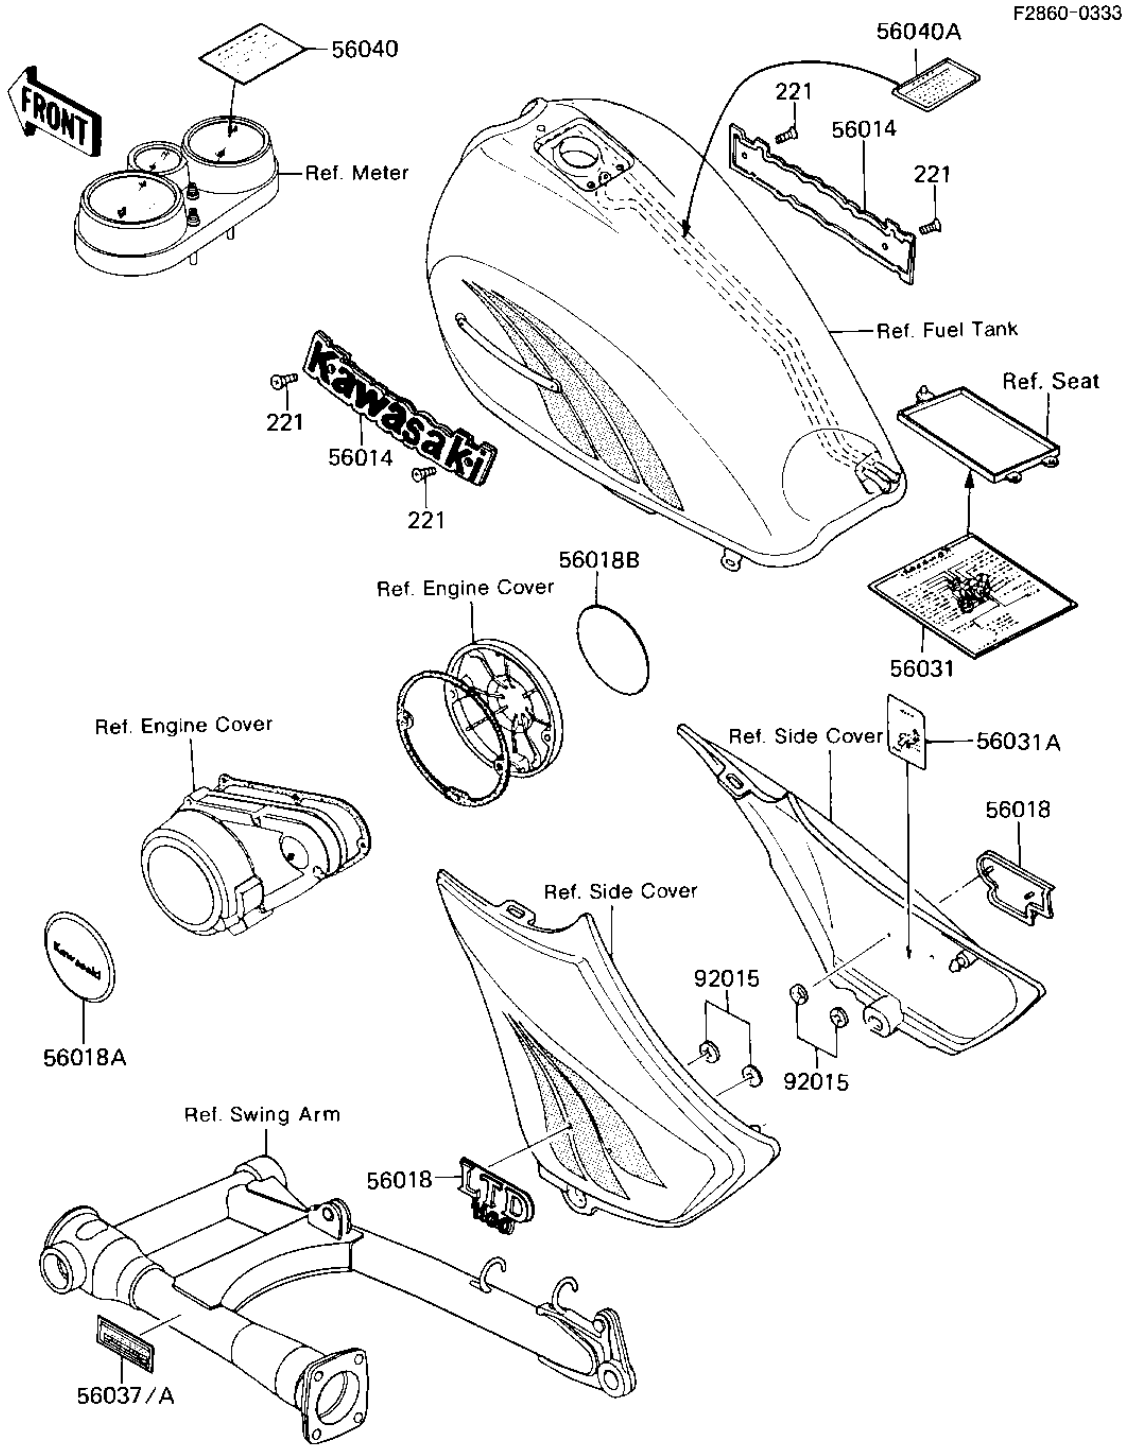

1985 LTD Shaft PARTS DIAGRAM

LABELS

1985 LTD Shaft PARTS LIST

LABELS

ITEM NAME	PART NUMBER	QUANTITY
EMBLEM,FUEL TANK,"KAW (Ref # 56014)	56014-1062	2
MARK,SIDE COVER,LTD11 (Ref # 56018)	56018-1329	2
MARK,GENERATOR COVER (Ref # 56018A)	56018-1430	1
MARK,PULSING COIL COV (Ref # 56018B)	56018-1432	1
LABEL,DAILY SAFETY (Ref # 56031)	56031-1215	1
LABEL-MANUAL,BATTERY (Ref # 56031A)	56031-1347	1
LABEL,TIRE & LOAD (Ref # 56037)	56037-1278	1
LABEL-SPECIFICATION,TIRE& (Can (Ref # 56037A)	56037-1283	1
LABEL,BRAKE-IN (Ref # 56040)	56040-1007	1
LABEL-WARNING,FUEL TK (Ref # 56040A)	56040-1121	1
NUT,LOCK,3MM (Ref # 92015)	92018-005	4
SCREW-CSK-CROS (Ref # 221)	221C0306	4