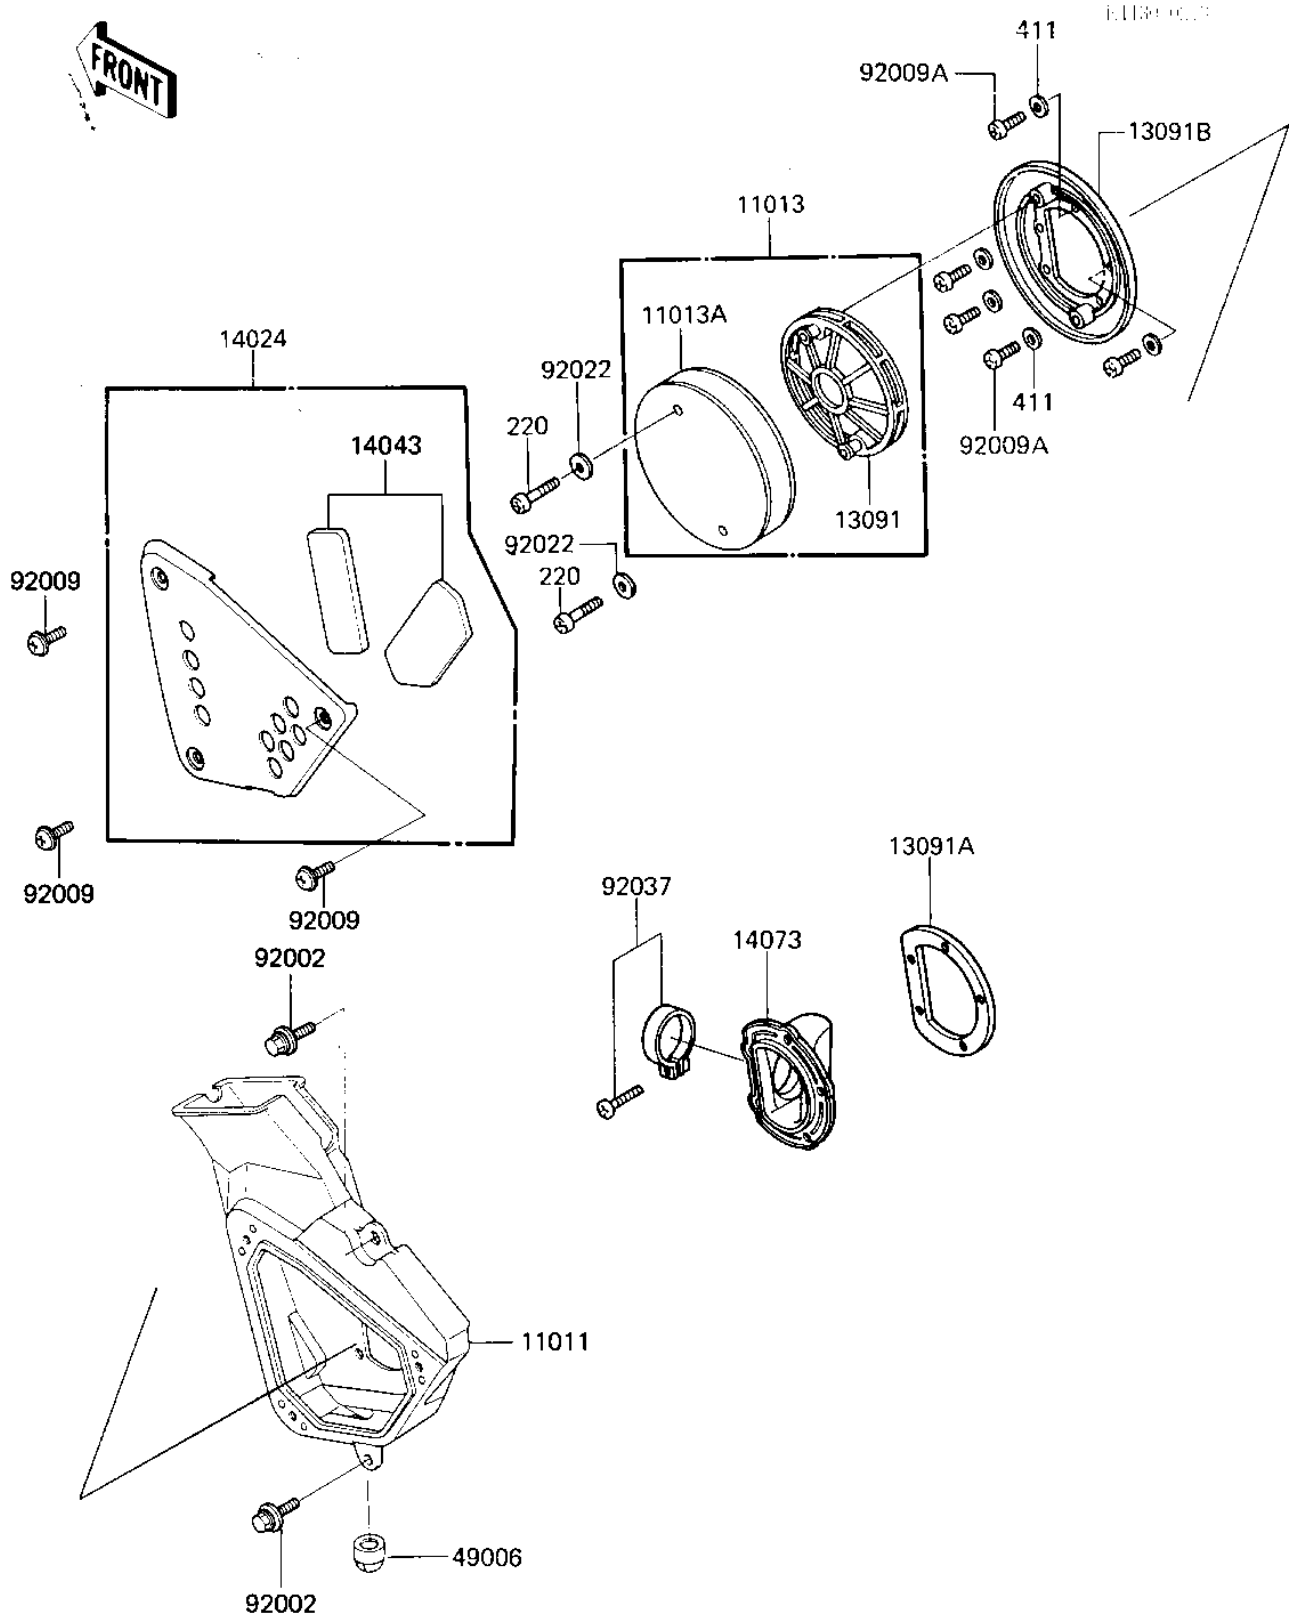

1985 KX125 PARTS DIAGRAM

AIR CLEANER

1985 KX125 PARTS LIST

AIR CLEANER

ITEM NAME	PART NUMBER	QUANTITY
CASE-AIR FILTER (Ref # 11011)	11011-1179	1
ELEMENT-AIR FILTER (Ref # 11013)	11013-1110	1
ELEMENT-AIR FILTER (Ref # 11013A)	11013-1111	1
HOLDER (Ref # 13091)	13091-1265	1
HOLDER,DUCT (Ref # 13091A)	13091-1266	1
HOLDER,ELEMENT (Ref # 13091B)	13091-1267	1
COVER,AIR FILTER CASE (Ref # 14024)	14024-1210	1
FILTER,COVER (Ref # 14043)	14043-1057	1
DUCT (Ref # 14073)	14073-1166	1
BOOT,AIR FILTER (Ref # 49006)	49006-1156	1
BOLT (Ref # 92002)	92150-1506	2
SCREW,6X14 (Ref # 92009)	92009-1287	3
SCREW,5X14 (Ref # 92009A)	92009-1341	5
WASHER 6.5X20X1.6T (Ref # 92022)	92022-125	2
CLAMP (Ref # 92037)	92037-171	1
SCREW PAN HEAD 6X40 (Ref # 220)	220B0640	2
WASHER PLAIN 5MM (Ref # 411)	411B0500	5