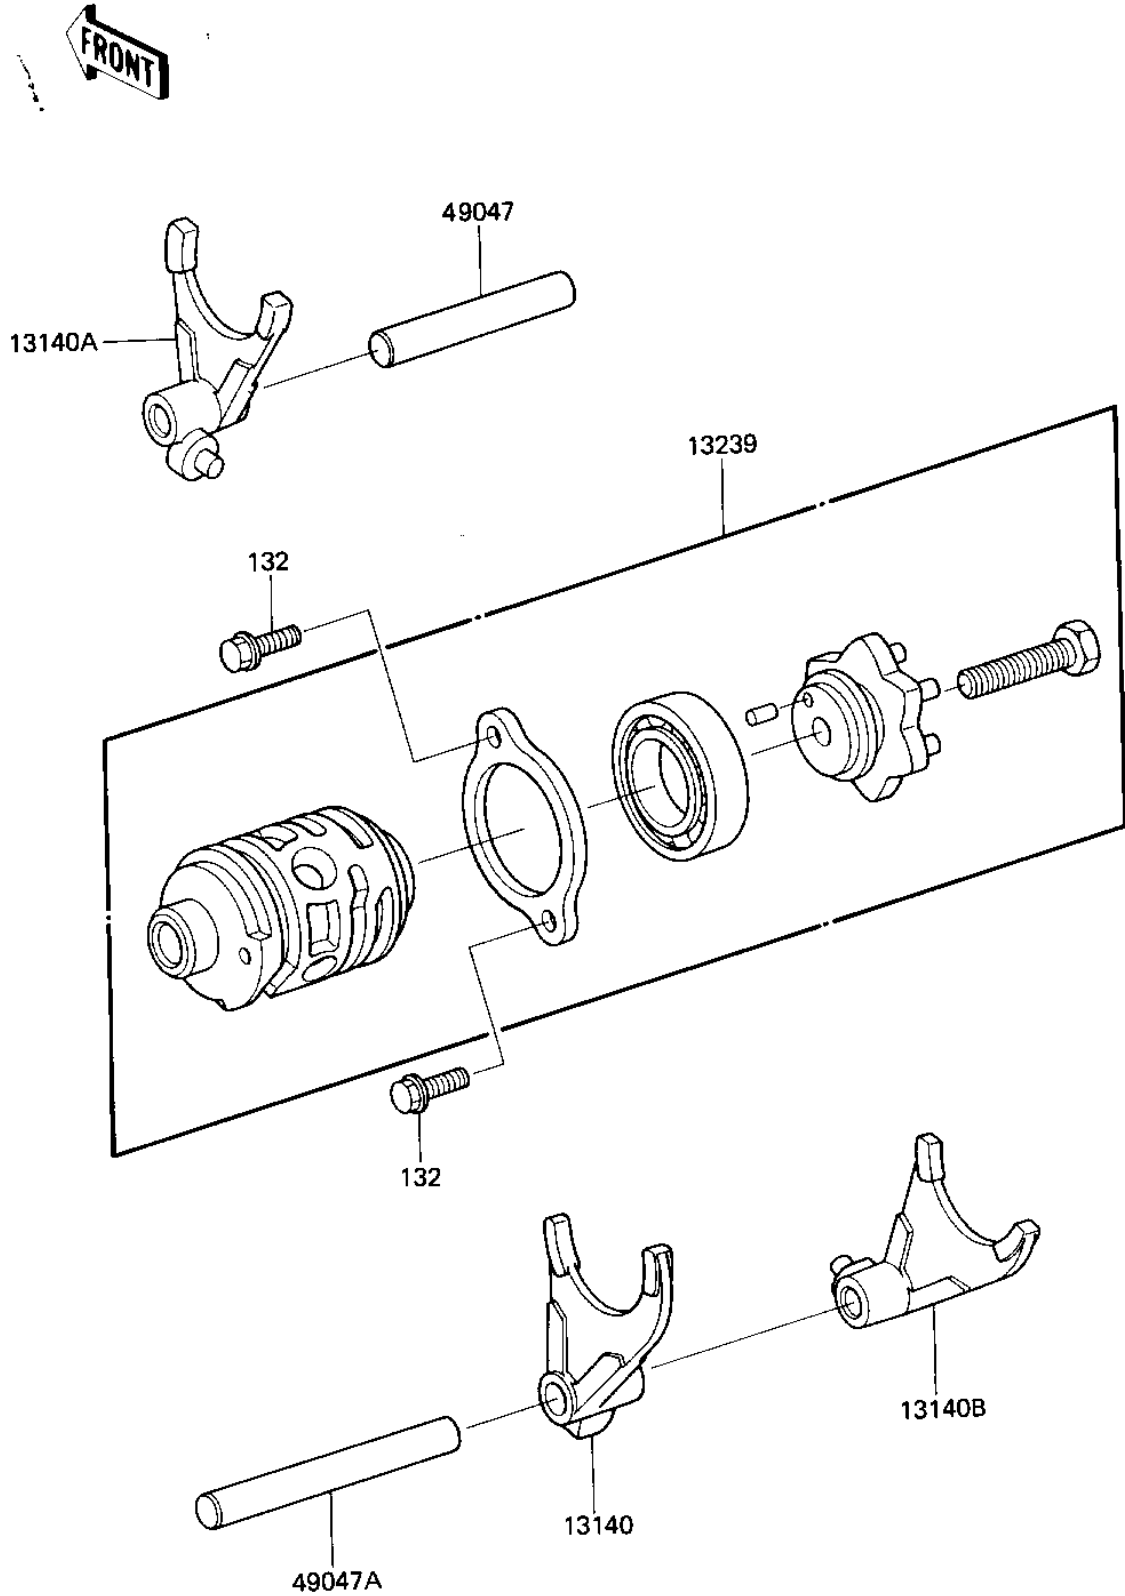

1985 KX125 PARTS DIAGRAM

GEAR CHANGE DRUM & FORKS

1985 KX125 PARTS LIST

GEAR CHANGE DRUM & FORKS

ITEM NAME	PART NUMBER	QUANTITY
FORK-SHIFT,2ND&3RD (Ref # 13140)	13140-1070	1
FORK-SHIFT,5TH&TOP (Ref # 13140A)	13140-1123	1
FORK-SHIFT,LOW&4TH (Ref # 13140B)	13140-1124	1
DRUM-ASSY-CHANGE (Ref # 13239)	13239-1120	1
ROD-SHIFT,8X58 (Ref # 49047)	49047-1017	1
ROD-SHIFT,8X79.5 (Ref # 49047A)	49047-1018	1
BOLT-FLANGED-SMALL (Ref # 132)	132G0614	2