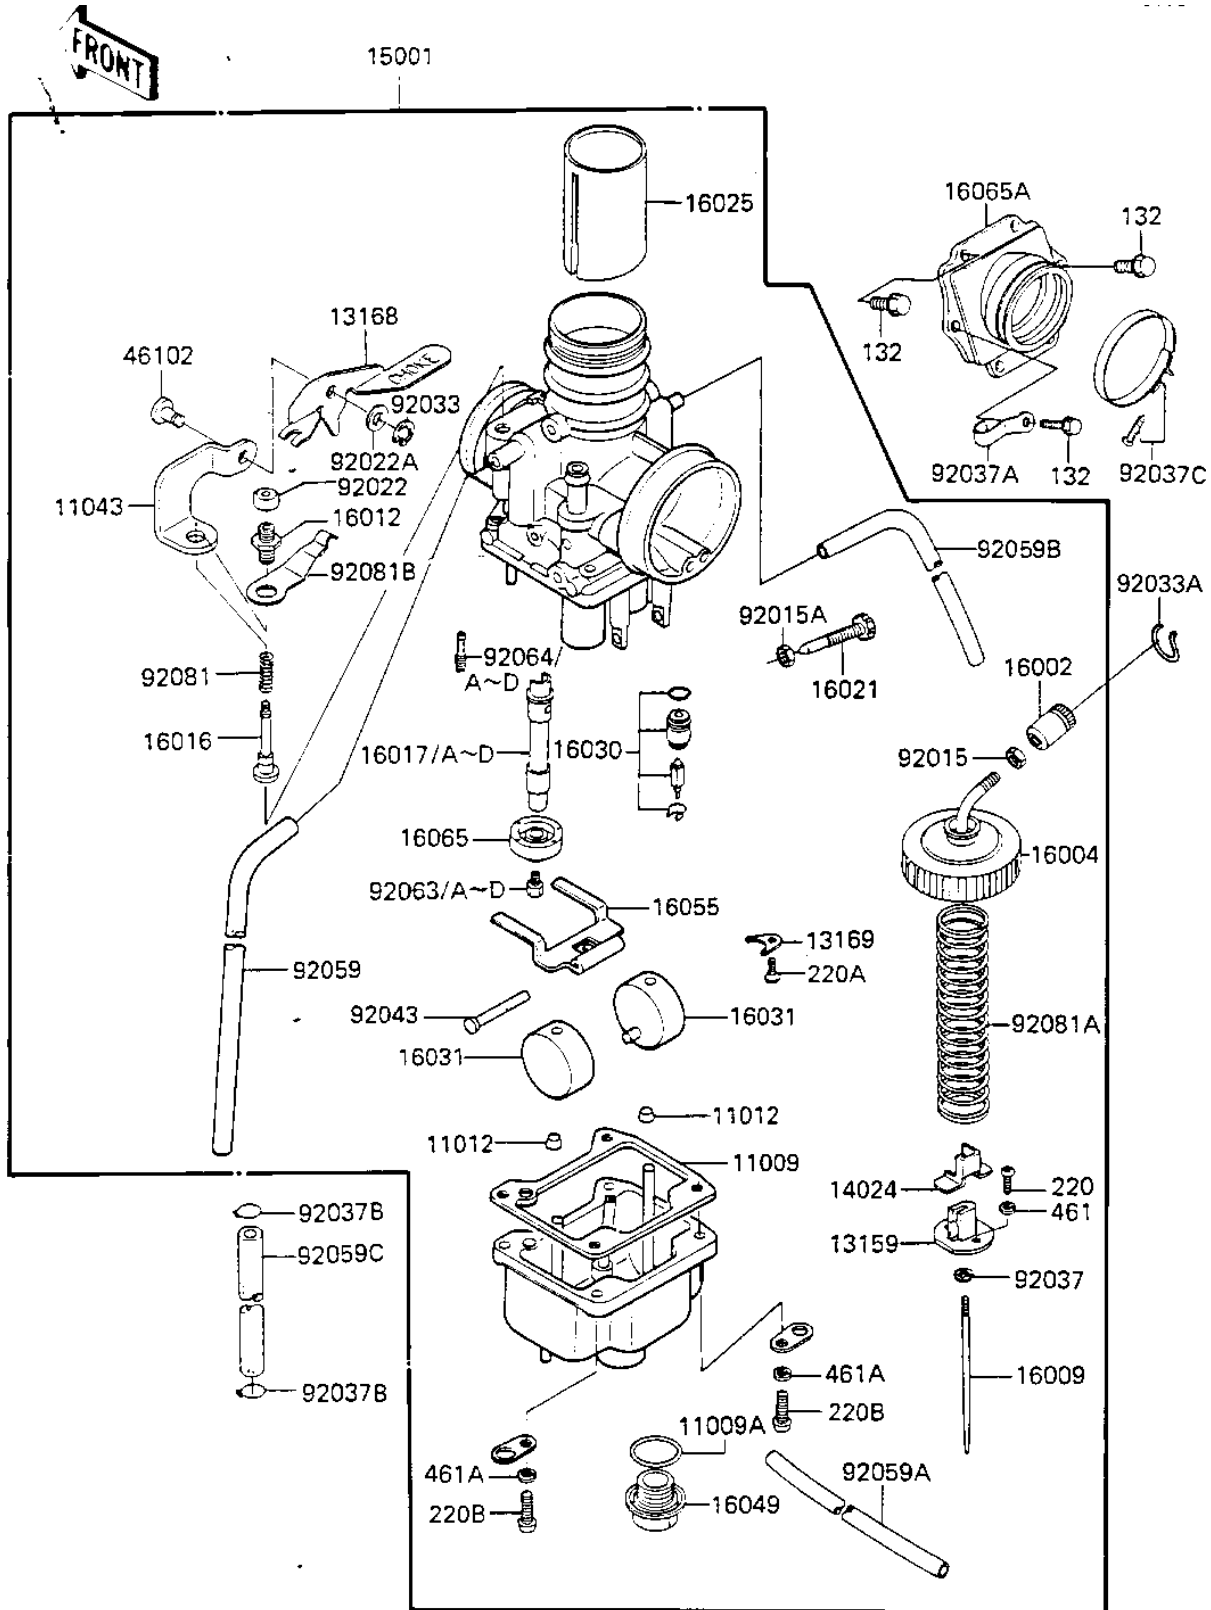

1985 KX125 PARTS DIAGRAM

CARBURETOR