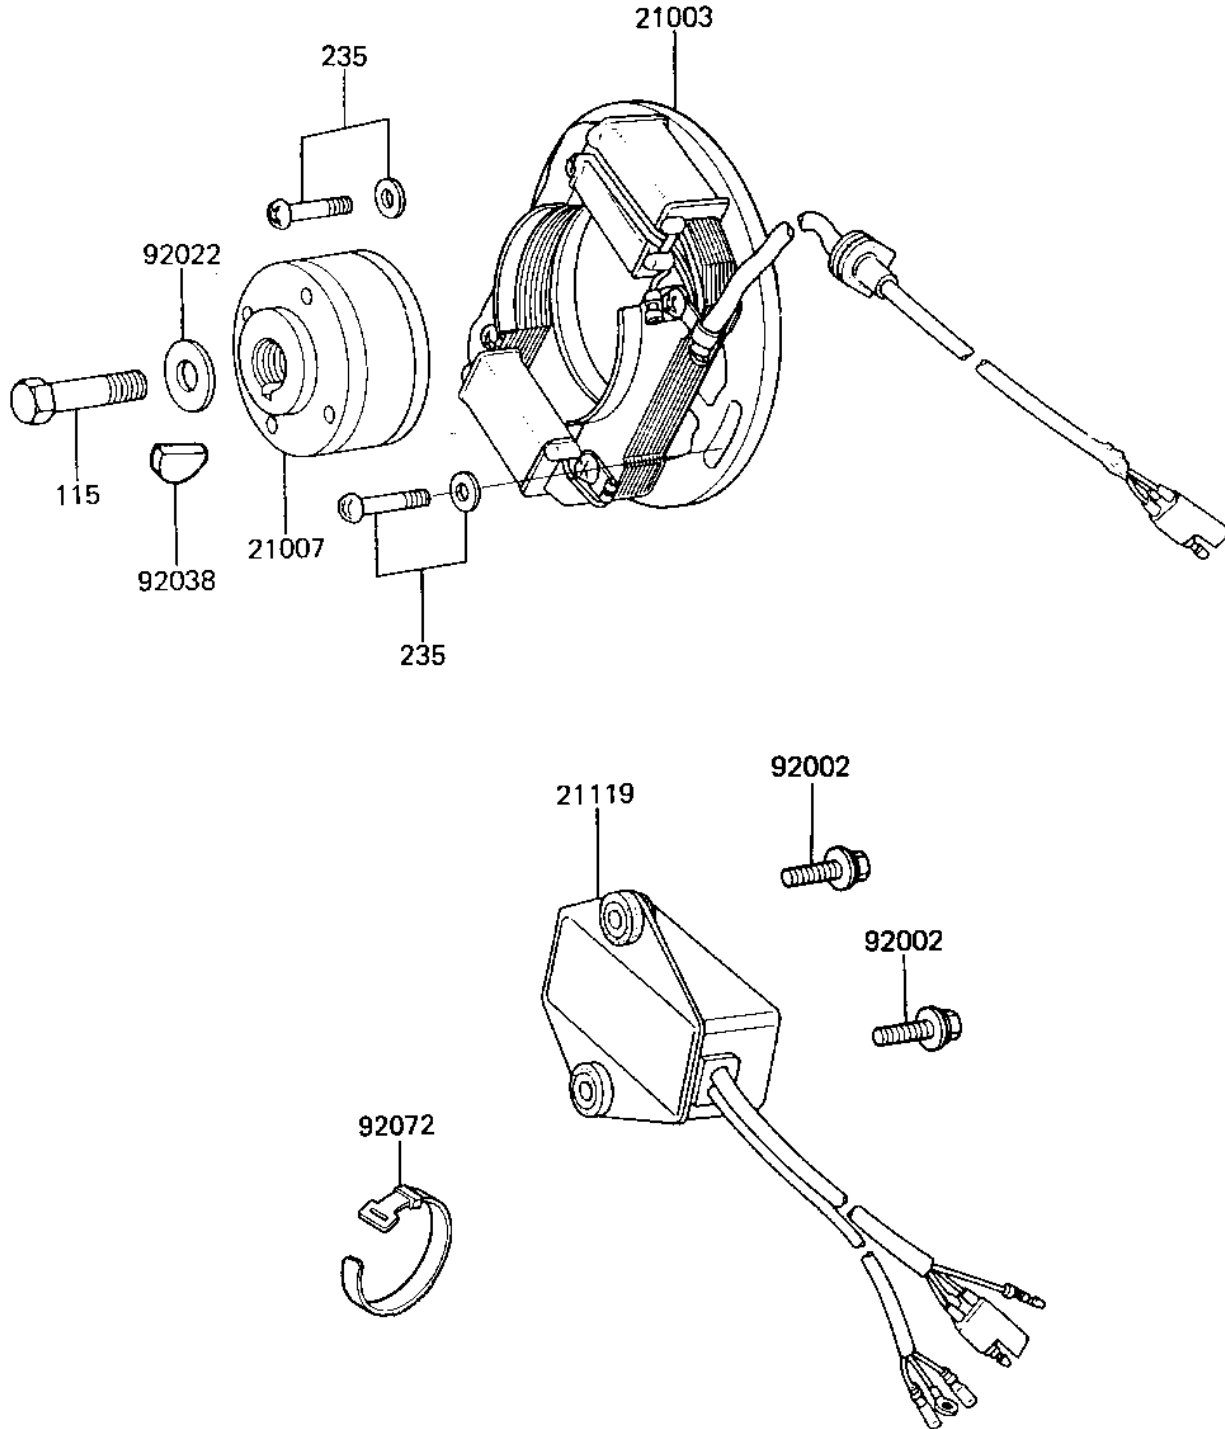

1985 KX125 PARTS DIAGRAM

IGNITION

E1010-0127

1985 KX125 PARTS LIST

IGNITION

ITEM NAME	PART NUMBER	QUANTITY
STATOR (Ref # 21003)	21003-1115	1
ROTOR (Ref # 21007)	21007-1105	1
IGNITER (Ref # 21119)	21119-1195	1
BOLT (Ref # 92002)	92150-1506	2
WASHER,PLAIN,8MM (Ref # 92022)	92022-276	1
WOODRUFF KEY (Ref # 92038)	92038-001	1
BAND,LONG (Ref # 92072)	92072-032	2
BOLT,SMALL UPSET (Ref # 115)	115G0835	1
SCREW-PAN-WP-CROS (Ref # 235)	235B0616	2