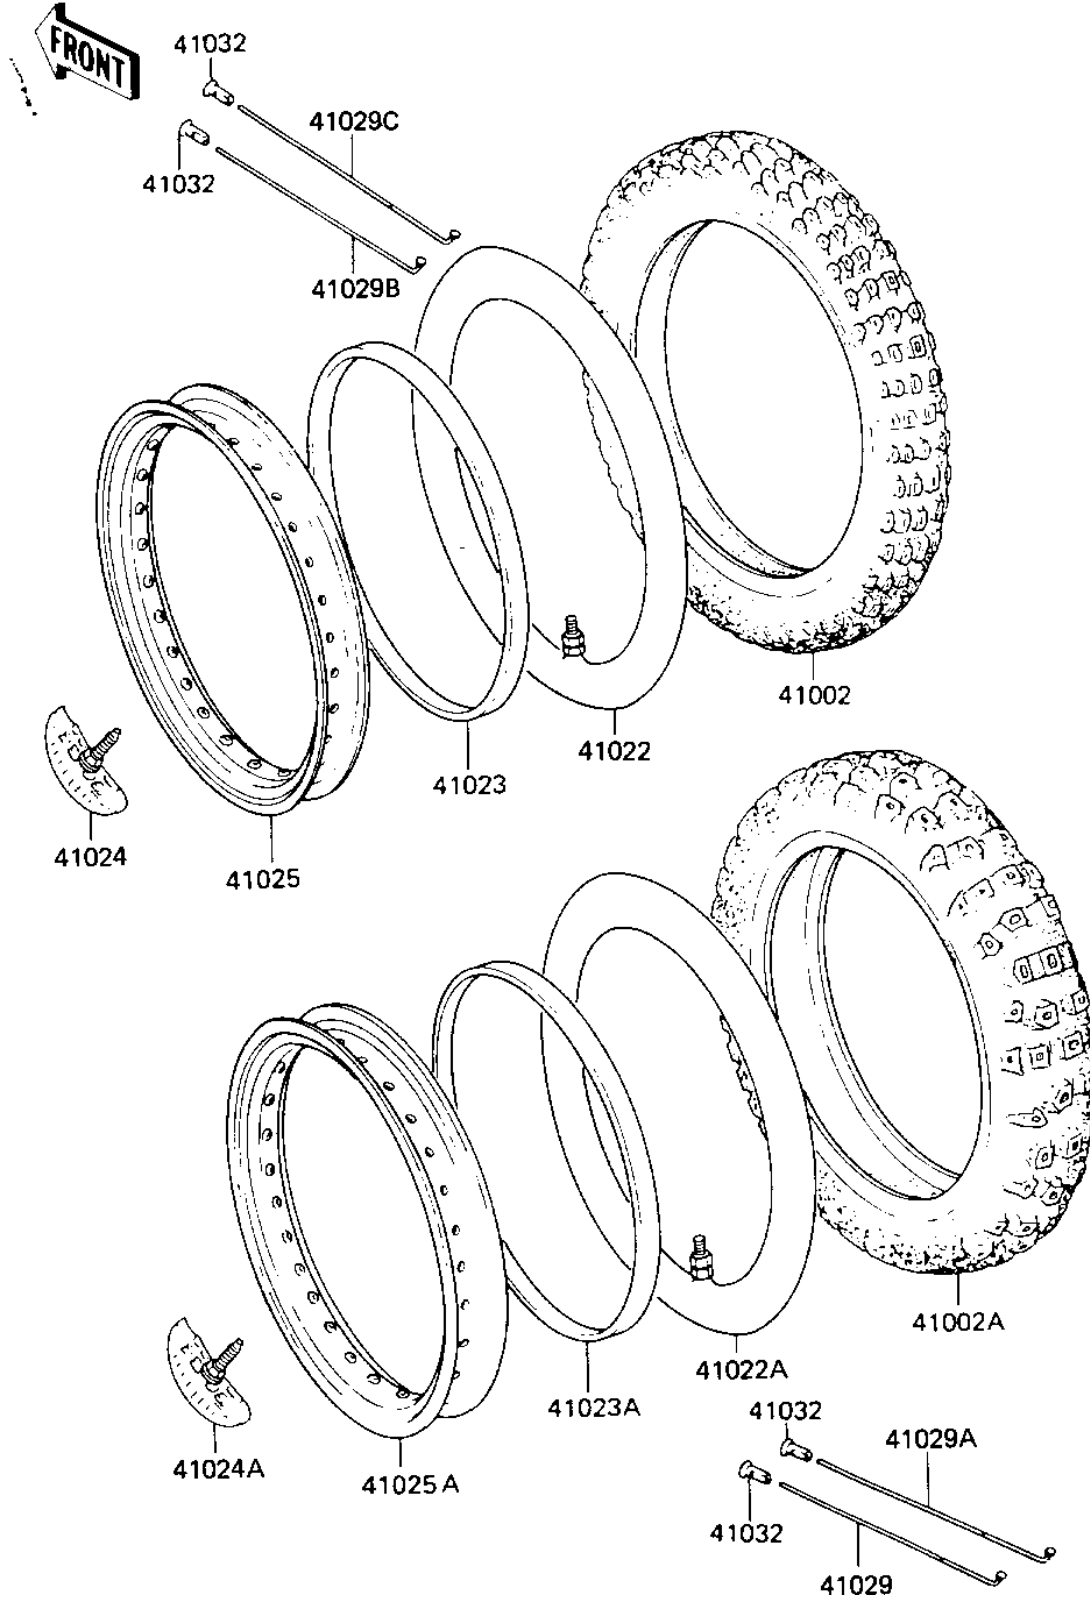

# 1985 KX125 PARTS DIAGRAM

## WHEELS/TIRES

# 1985 KX125 PARTS LIST

## WHEELS/TIRES

ITEM NAME	PART NUMBER	QUANTITY
TIRE (Ref # 41002)	41002-1517	1
TIRE (Ref # 41002A)	41002-1518	1
TUBE,2.75/3.70-21 (Ref # 41022)	41022-1021	1
TUBE-TIRE,100/100-18( (Ref # 41022A)	41022-1119	1
BAND-RIM (Ref # 41025)	41023-1055	1
BAND-RIM (Ref # 41023A)	41023-1056	1
PROTECTOR,BEAD 1.60A (Ref # 41024)	41024-010	1
PROTECTOR,BEAD,1.85B (Ref # 41024A)	41024-011	1
RIM,FR,1.60X21 (Ref # 41025)	41025-1117	1
RIM,RR,1.85X18 (Ref # 41025A)	41025-1118	1
SPOKE-INNER,RR,LH (Ref # 41029)	41029-1123	18
SPOKE-INNER,RR,RH (Ref # 41029A)	41029-1124	18
SPOKE-INNER,FR,LH (Ref # 41029B)	41029-1125	9
SPOKE-INNER,FR,RH (Ref # 41029C)	41029-1126	27
NIPPLE-SPOKE (Ref # 41032)	41032-1054	72