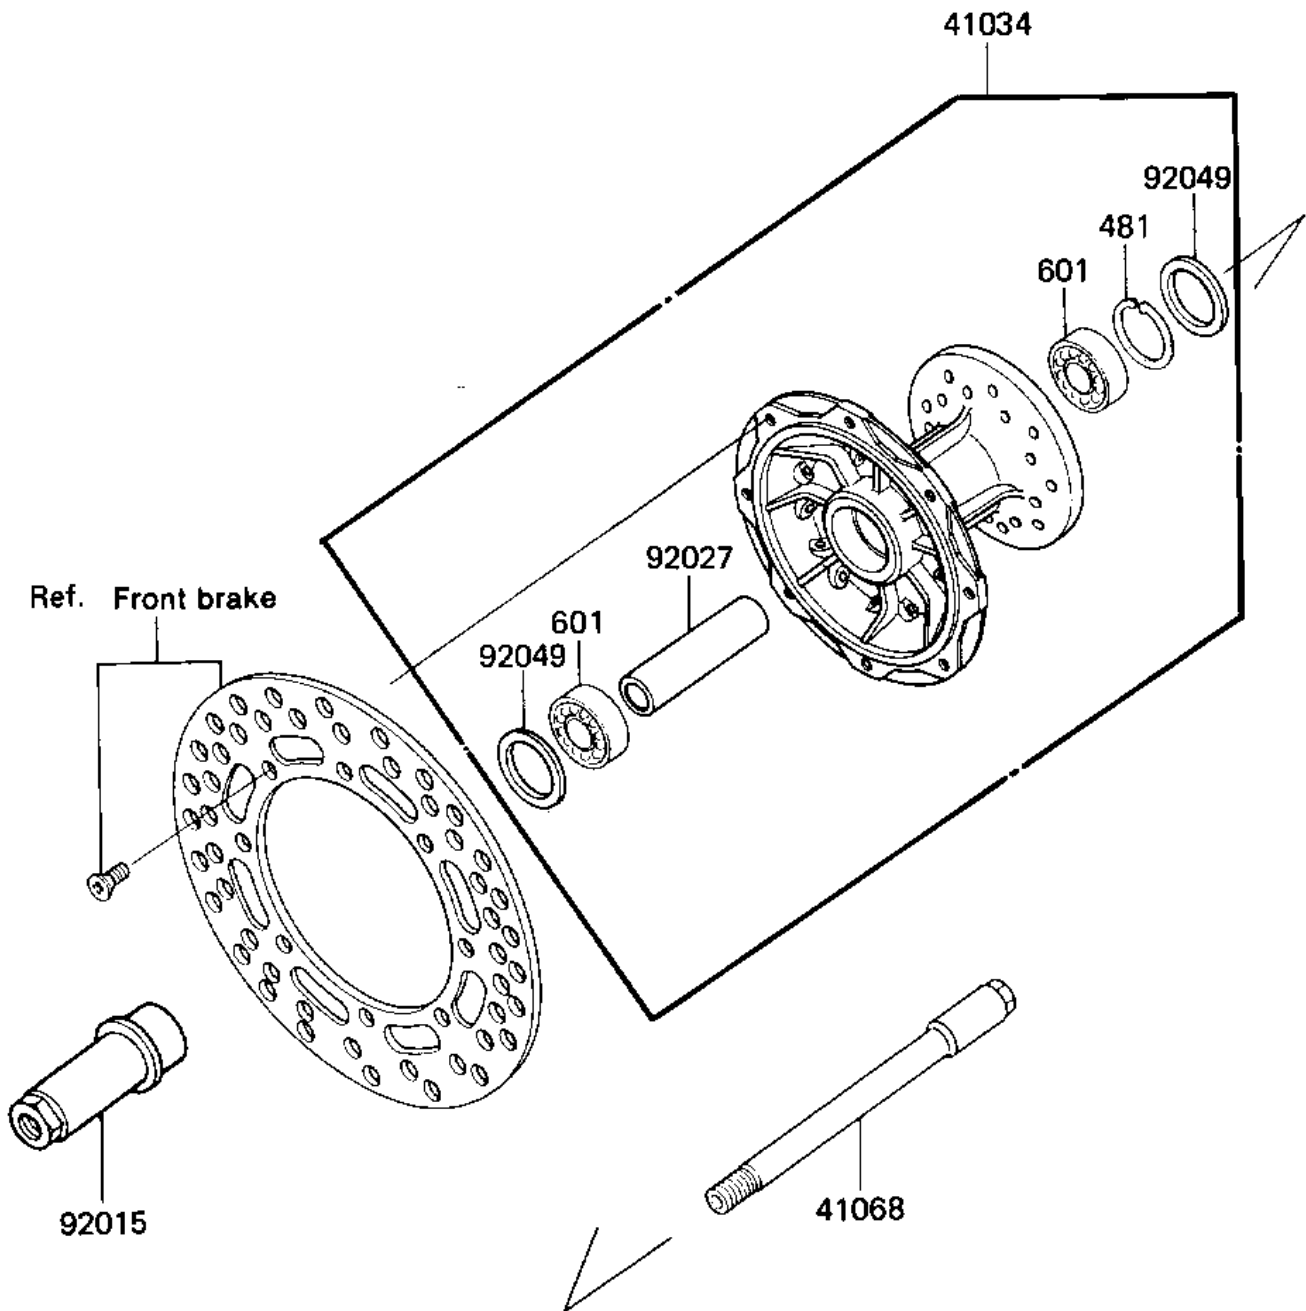

1985 KX125 PARTS DIAGRAM

FRONT HUB

F2230-0125

1985 KX125 PARTS LIST

FRONT HUB

ITEM NAME	PART NUMBER	QUANTITY
DRUM-ASSY,FR BRAKE (Ref # 41034)	41034-1115	1
AXLE,FR (Ref # 41068)	41068-1241	1
NUT,FR AXLE (Ref # 92015)	92015-1462	1
COLLAR,FR BRAKE DRUM, (Ref # 92027)	92027-1829	1
SEAL-OIL,BSNC2 22404 (Ref # 92049)	92049-1204	2
RING, SNAP,43.5M/M (Ref # 481)	92033-1040	1
BEARING BALL (Ref # 601)	601B6203U	2