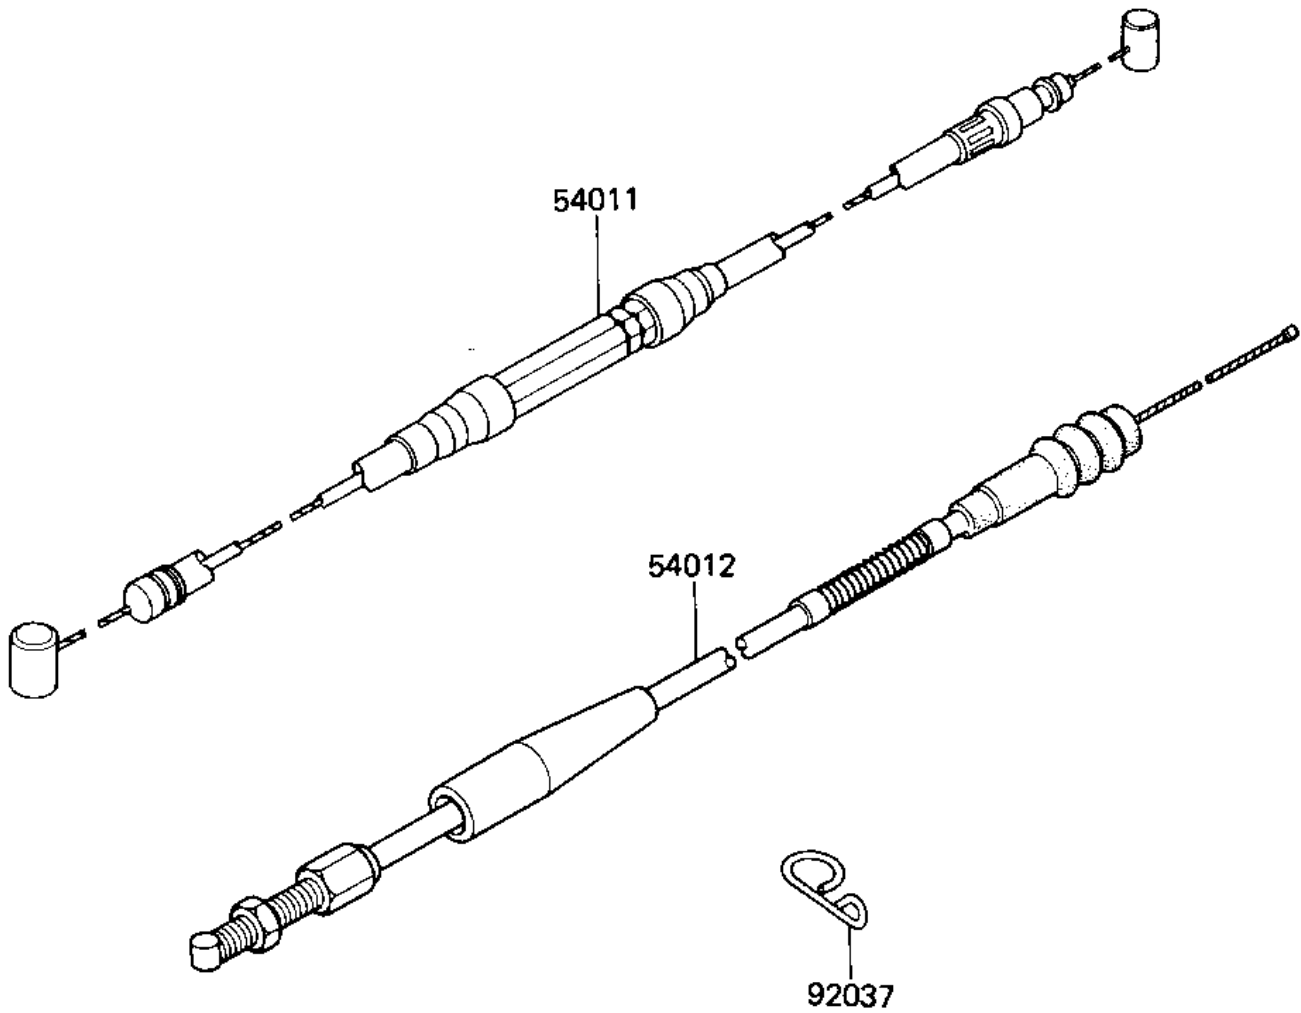

# 1985 KX125 PARTS DIAGRAM

CABLES

F2540-0228

# 1985 KX125 PARTS LIST

## CABLES

ITEM NAME	PART NUMBER	QUANTITY
CABLE-CLUTCH (Ref # 54011)	54011-1224	1
CABLE-THROTTLE (Ref # 54012)	54012-1254	1
CLAM,CABLE (Ref # 92037)	92037-1064	1