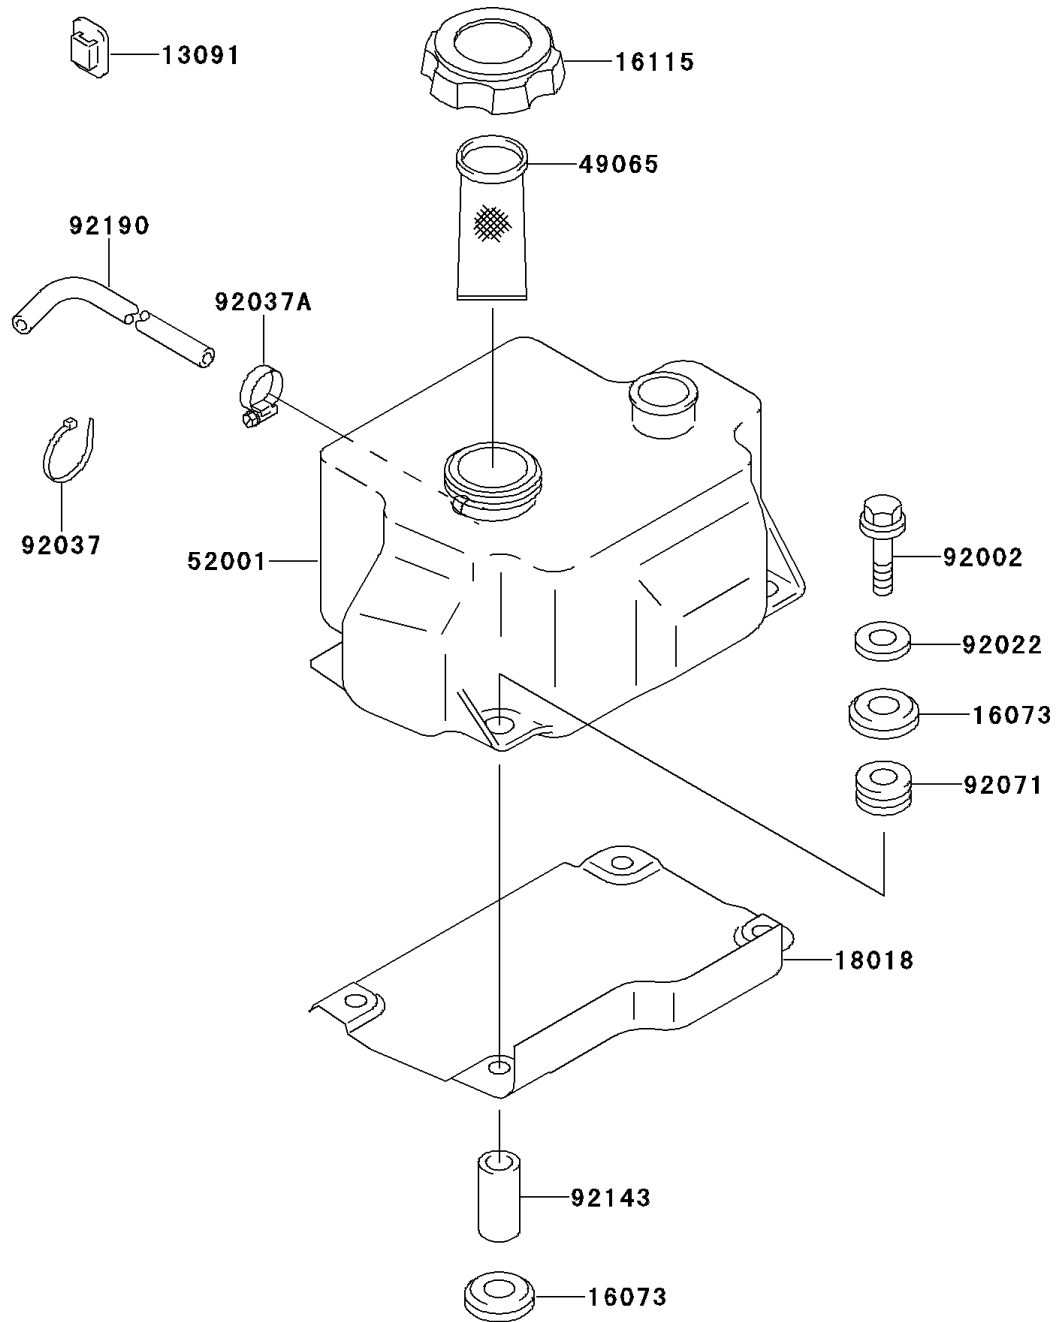

1997 SS PARTS DIAGRAM

Oil Tank

F3174

1997 SS PARTS LIST

Oil Tank

ITEM NAME	PART NUMBER	QUANTITY
HOLDER,BAND (Ref # 13091)	13091-3764	3
INSULATOR (Ref # 16073)	16073-3704	8
CAP-OIL FILLER (Ref # 16115)	16115-3714	1
PLATE-HEAT GUARD (Ref # 18018)	18018-3702	1
FILTER-OIL (Ref # 49065)	49065-3703	1
TANK-OIL (Ref # 52001)	52001-3720	1
BOLT,6X30 (Ref # 92002)	92002-3726	4
WASHER,6.2X20X2 (Ref # 92022)	92022-3714	4
CLAMP (Ref # 92037)	92037-1173	4
CLAMP (Ref # 92037A)	92037-3726	1
GROMMET (Ref # 92071)	92071-3716	4
COLLAR,6.2X10X19 (Ref # 92143)	92143-3733	4
TUBE,OIL TANK - OIL PUMP (Ref # 92190)	92190-3888	1