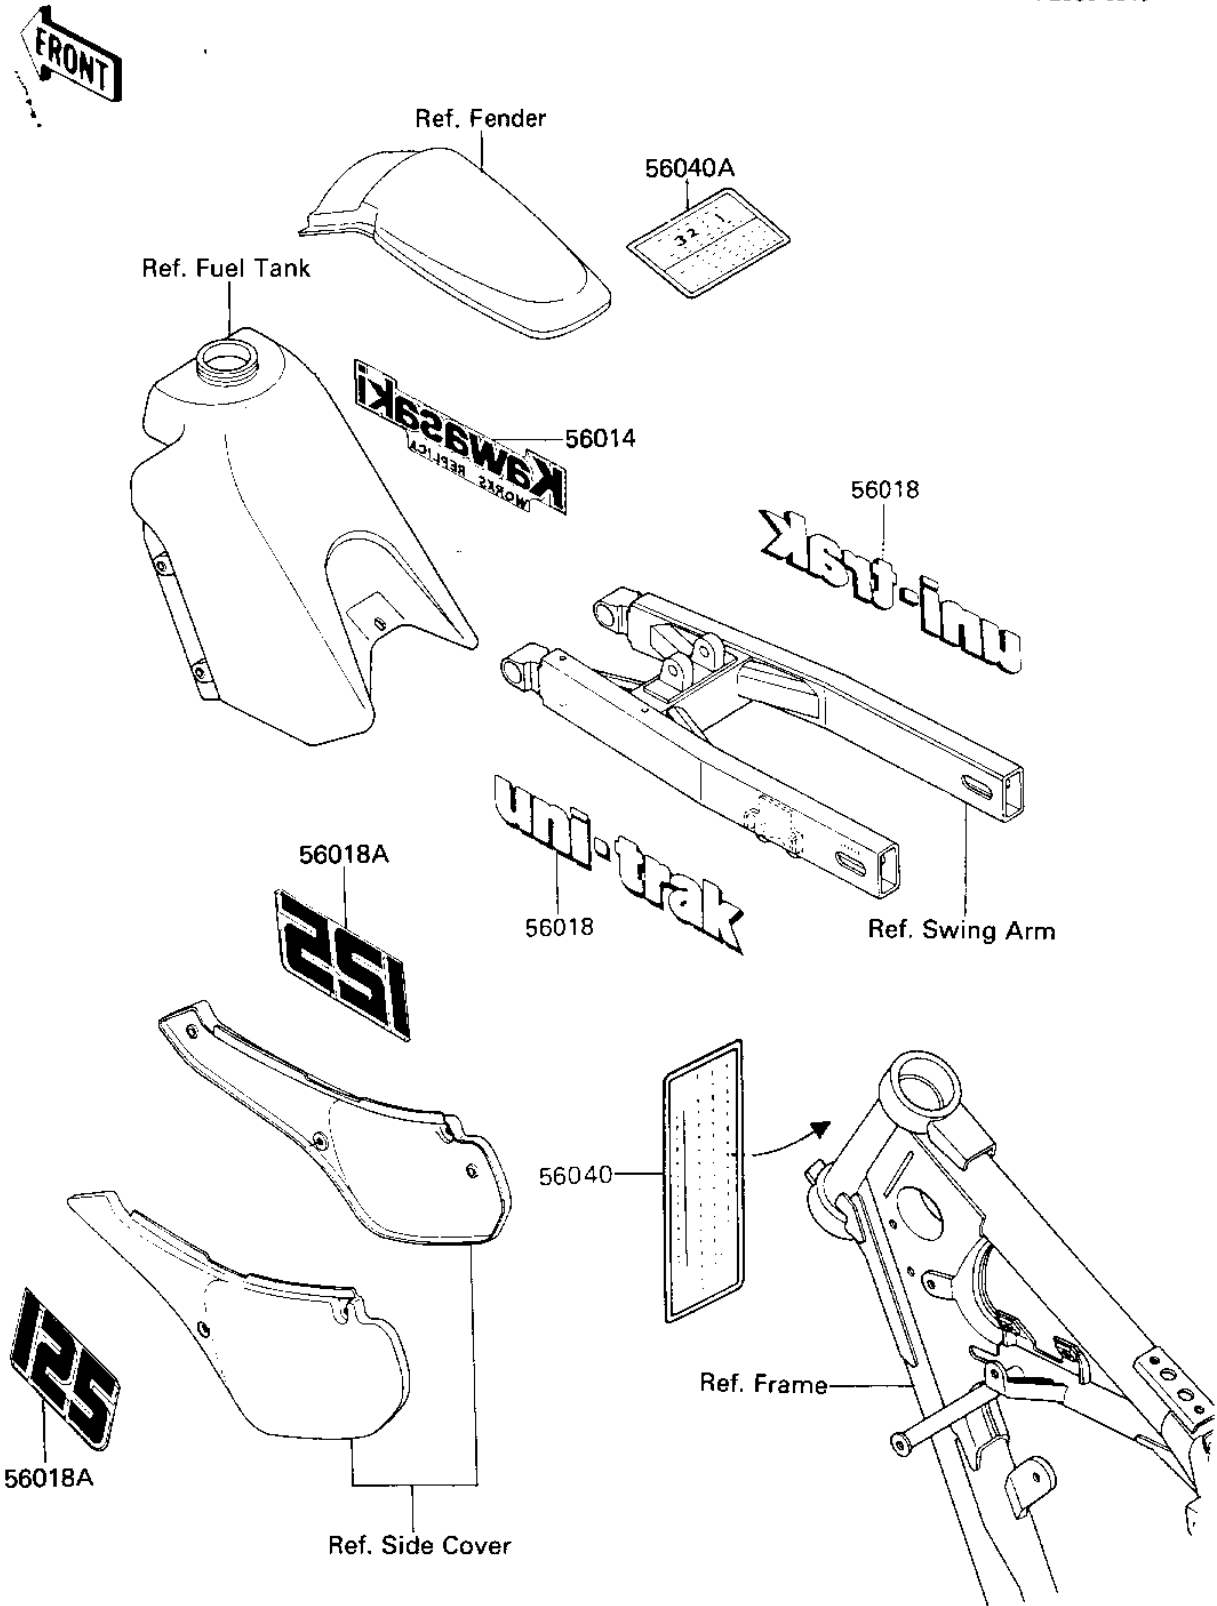

# 1985 KX125 PARTS DIAGRAM

LABELS

# 1985 KX125 PARTS LIST

## LABELS

ITEM NAME	PART NUMBER	QUANTITY
EMBLEM,FUEL TANK,RH (Ref # 56014)	56014-1079	1
MARK,SWING ARM,UNI-TR (Ref # 56018)	56018-1364	2
MARK,SIDE COVER,125 (Ref # 56018A)	56018-1538	2
LABEL,NOISE (Ref # 56040)	56040-1101	1
LABEL-WARNING,GASOLIN (Ref # 56040A)	56040-1129	1