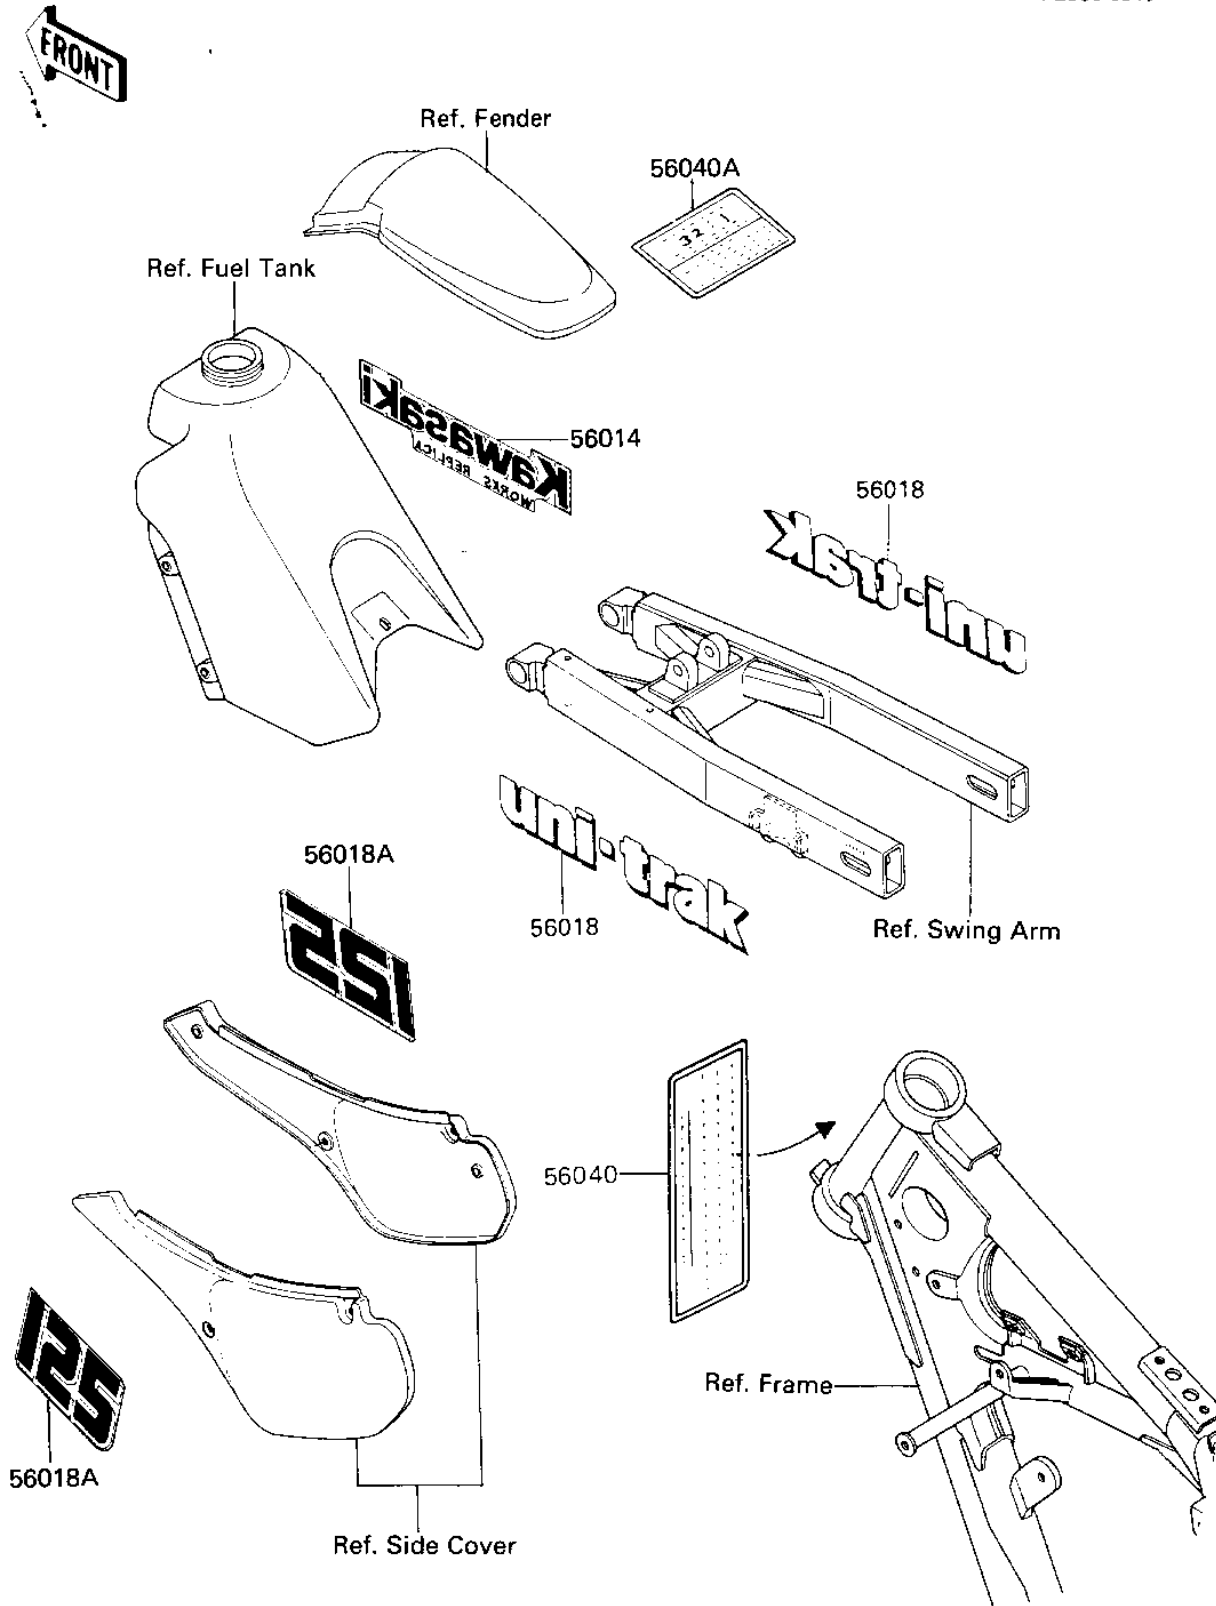

# 1985 KX125 PARTS DIAGRAM

LABELS

# 1985 KX125 PARTS LIST

## LABELS

ITEM NAME	PART NUMBER	QUANTITY
EMBLEM,FUEL TANK,RH (Ref # 56014)	56014-1079	1
MARK,SWING ARM,UNI-TR (Ref # 56018)	56018-1364	2
MARK,SIDE COVER,125 (Ref # 56018A)	56018-1538	2
LABEL,NOISE (Ref # 56040)	56040-1101	1
LABEL-WARNING,GASOLIN (Ref # 56040A)	56040-1129	1